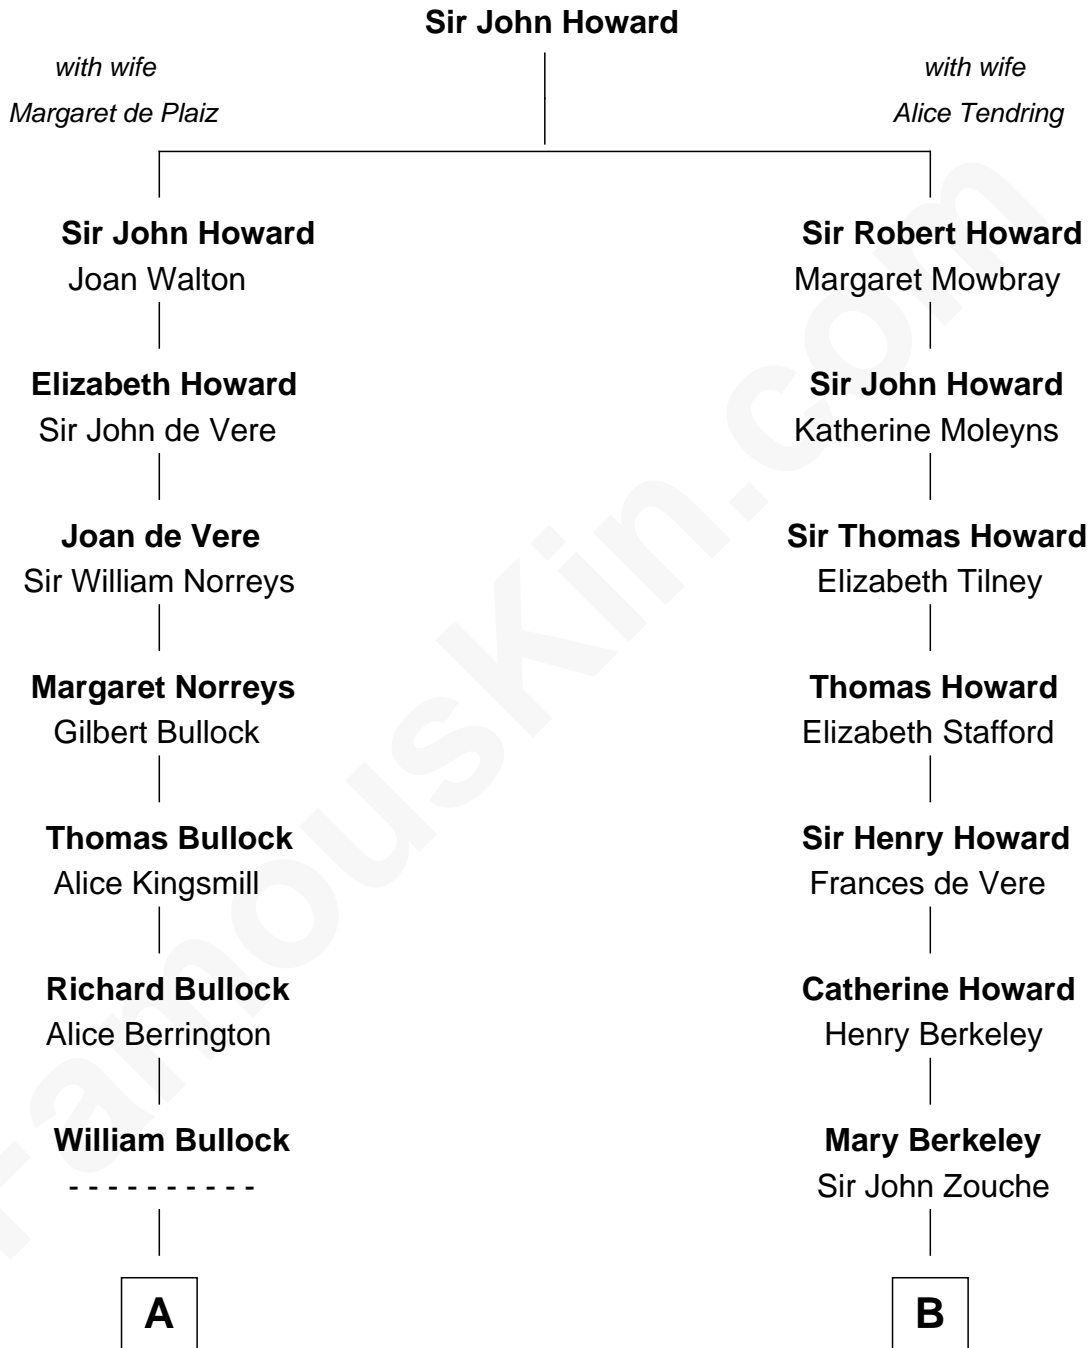

FamousKin.com Relationship Chart of

Kevin Love

NBA All-Star Player

17th cousin 4 times removed of

Thomas Hunt Morgan

Nobel Prize Winner in Physiology or Medicine

C

William Henry Wilson

Alta Lenora Chitwood

William Coral Wilson

Edith Sophia Sthole

Emily Glee Wilson

Edward Milton Love

Stanley Sthole Love

Karen McCartney

Kevin Love