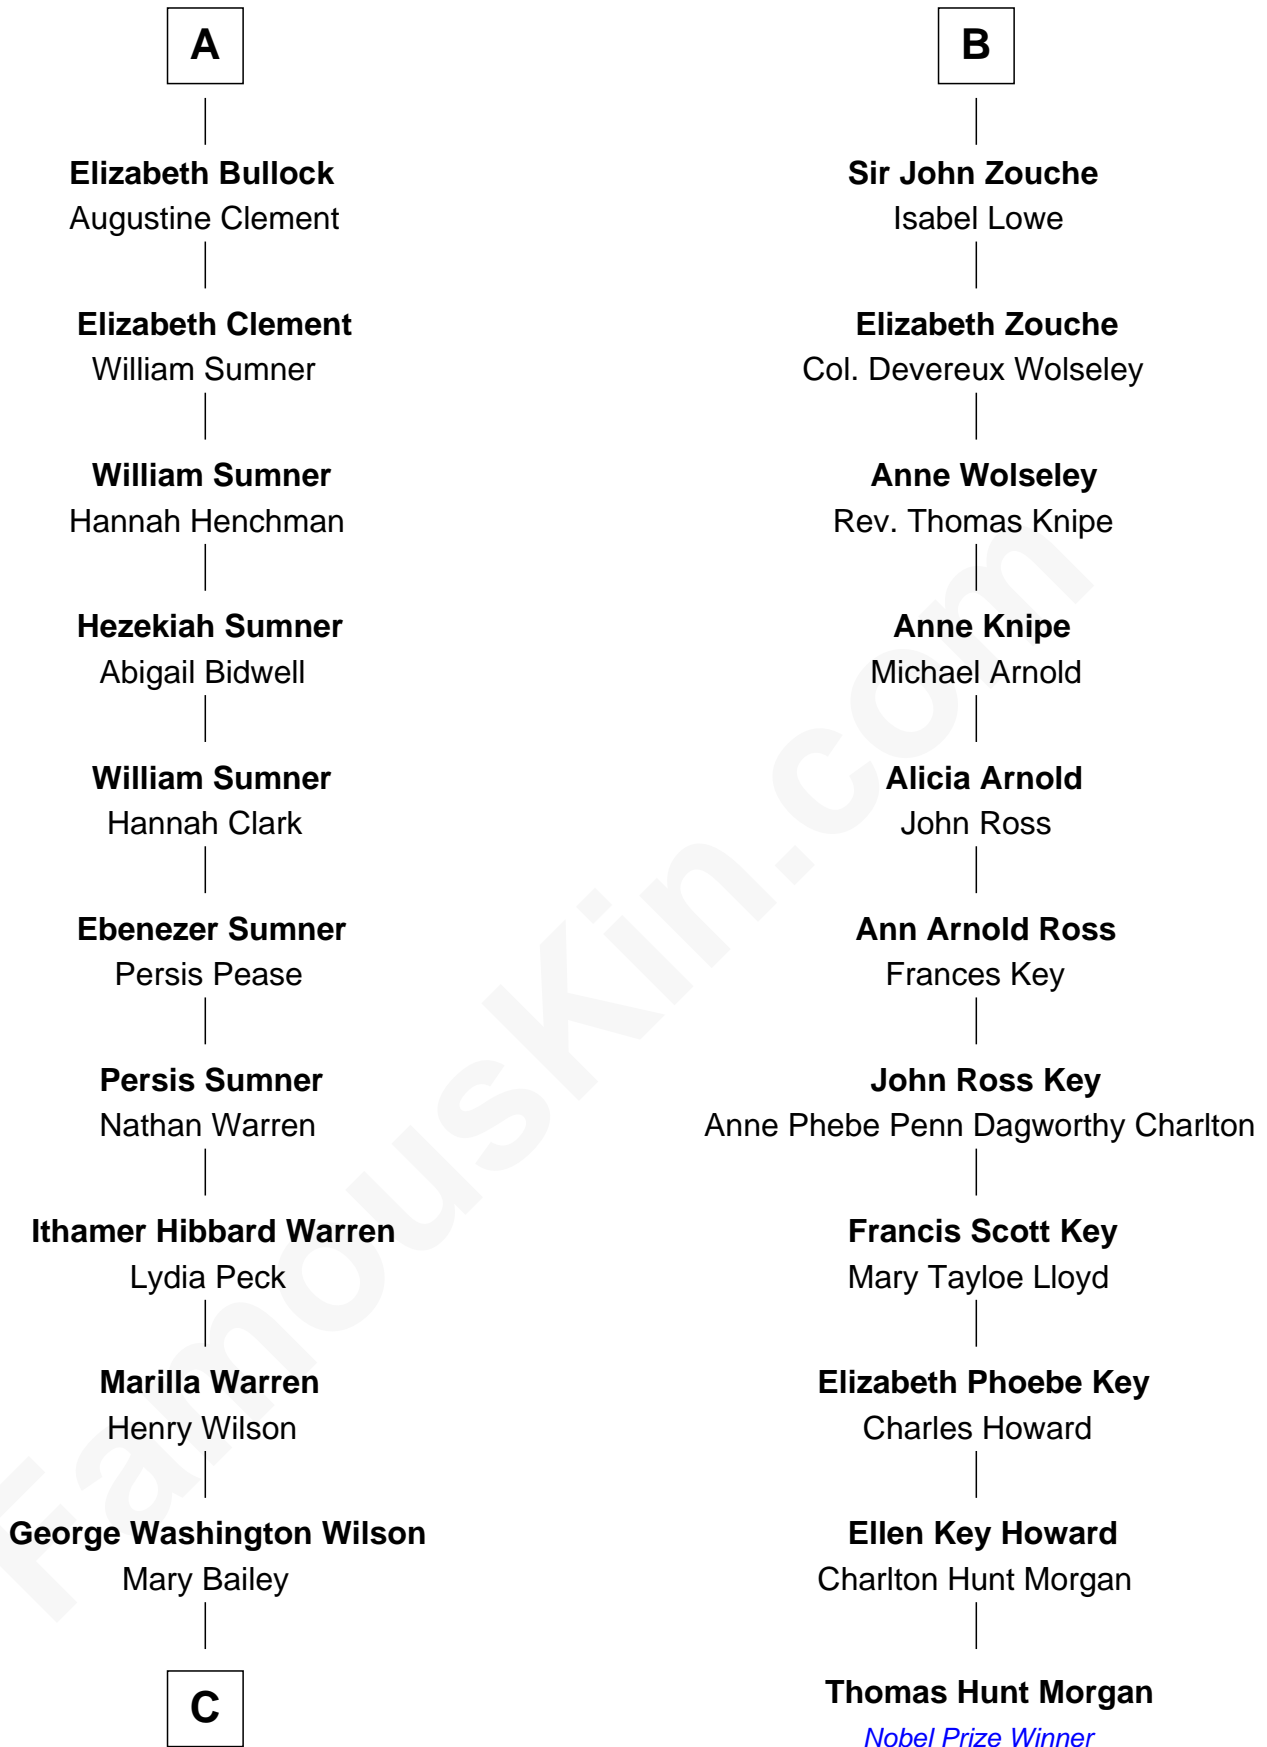

FamousKin.com Relationship Chart of

Kevin Love

NBA All-Star Player

17th cousin 4 times removed of

Thomas Hunt Morgan

Nobel Prize Winner in Physiology or Medicine

C

William Henry Wilson

Alta Lenora Chitwood

William Coral Wilson

Edith Sophia Sthole

Emily Glee Wilson

Edward Milton Love

Stanley Sthole Love

Karen McCartney

Kevin Love