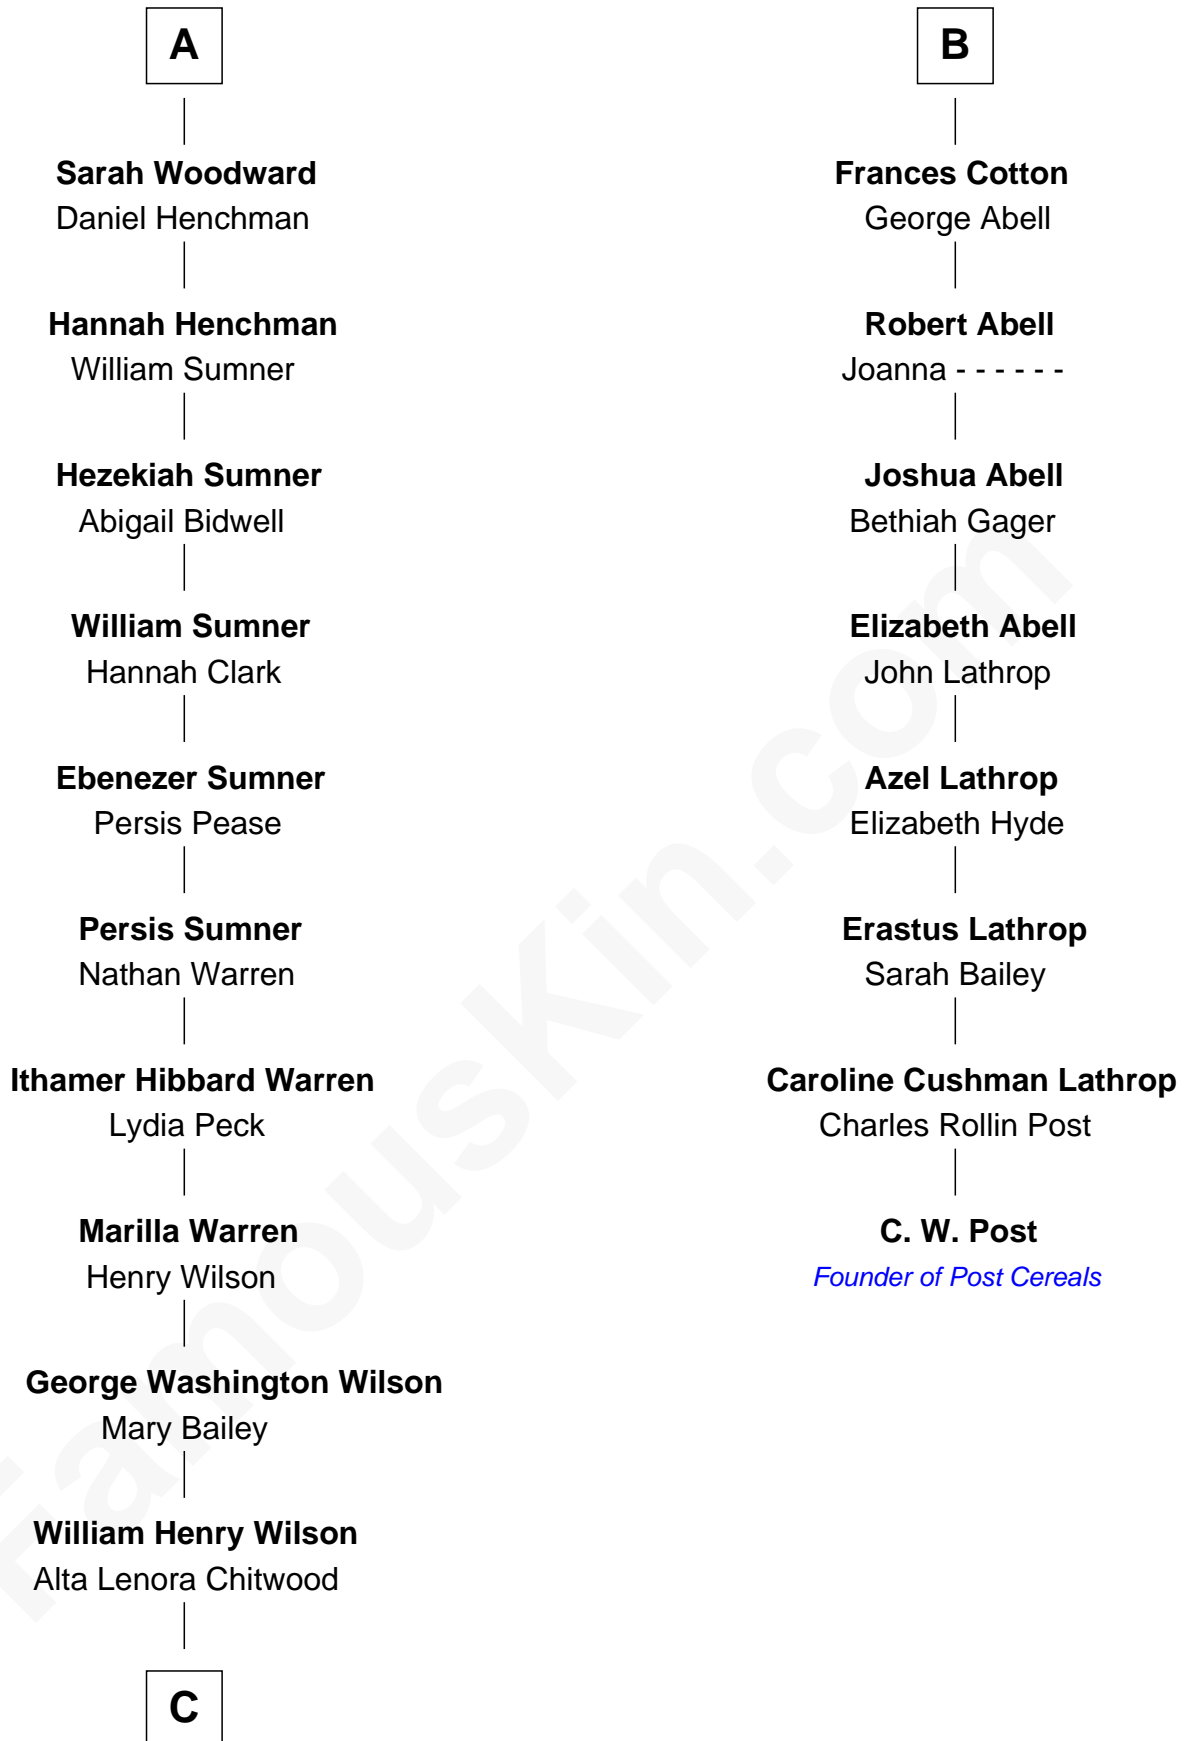

FamousKin.com Relationship Chart of

Kevin Love

NBA All-Star Player

14th cousin 6 times removed of

C. W. Post

Founder of Post Cereals

Sir Walter Devereux

Elizabeth Bromwich

Elizabeth Merbery

Sir Walter Devereux

Anne Ferrers

Elizabeth Devereux

Sir Richard Corbet

Sir Robert Corbet

Elizabeth Vernon

Dorothy Corbet

Sir Richard Mainwaring

Sir Arthur Mainwaring

Margaret Mainwaring

Mary Mainwaring

Richard Cotton

B

C

—
William Coral Wilson

Edith Sophia Sthole

—
Emily Glee Wilson

Edward Milton Love

—
Stanley Sthole Love

Karen McCartney

—
Kevin Love

NBA All-Star Player

FamousKin.com