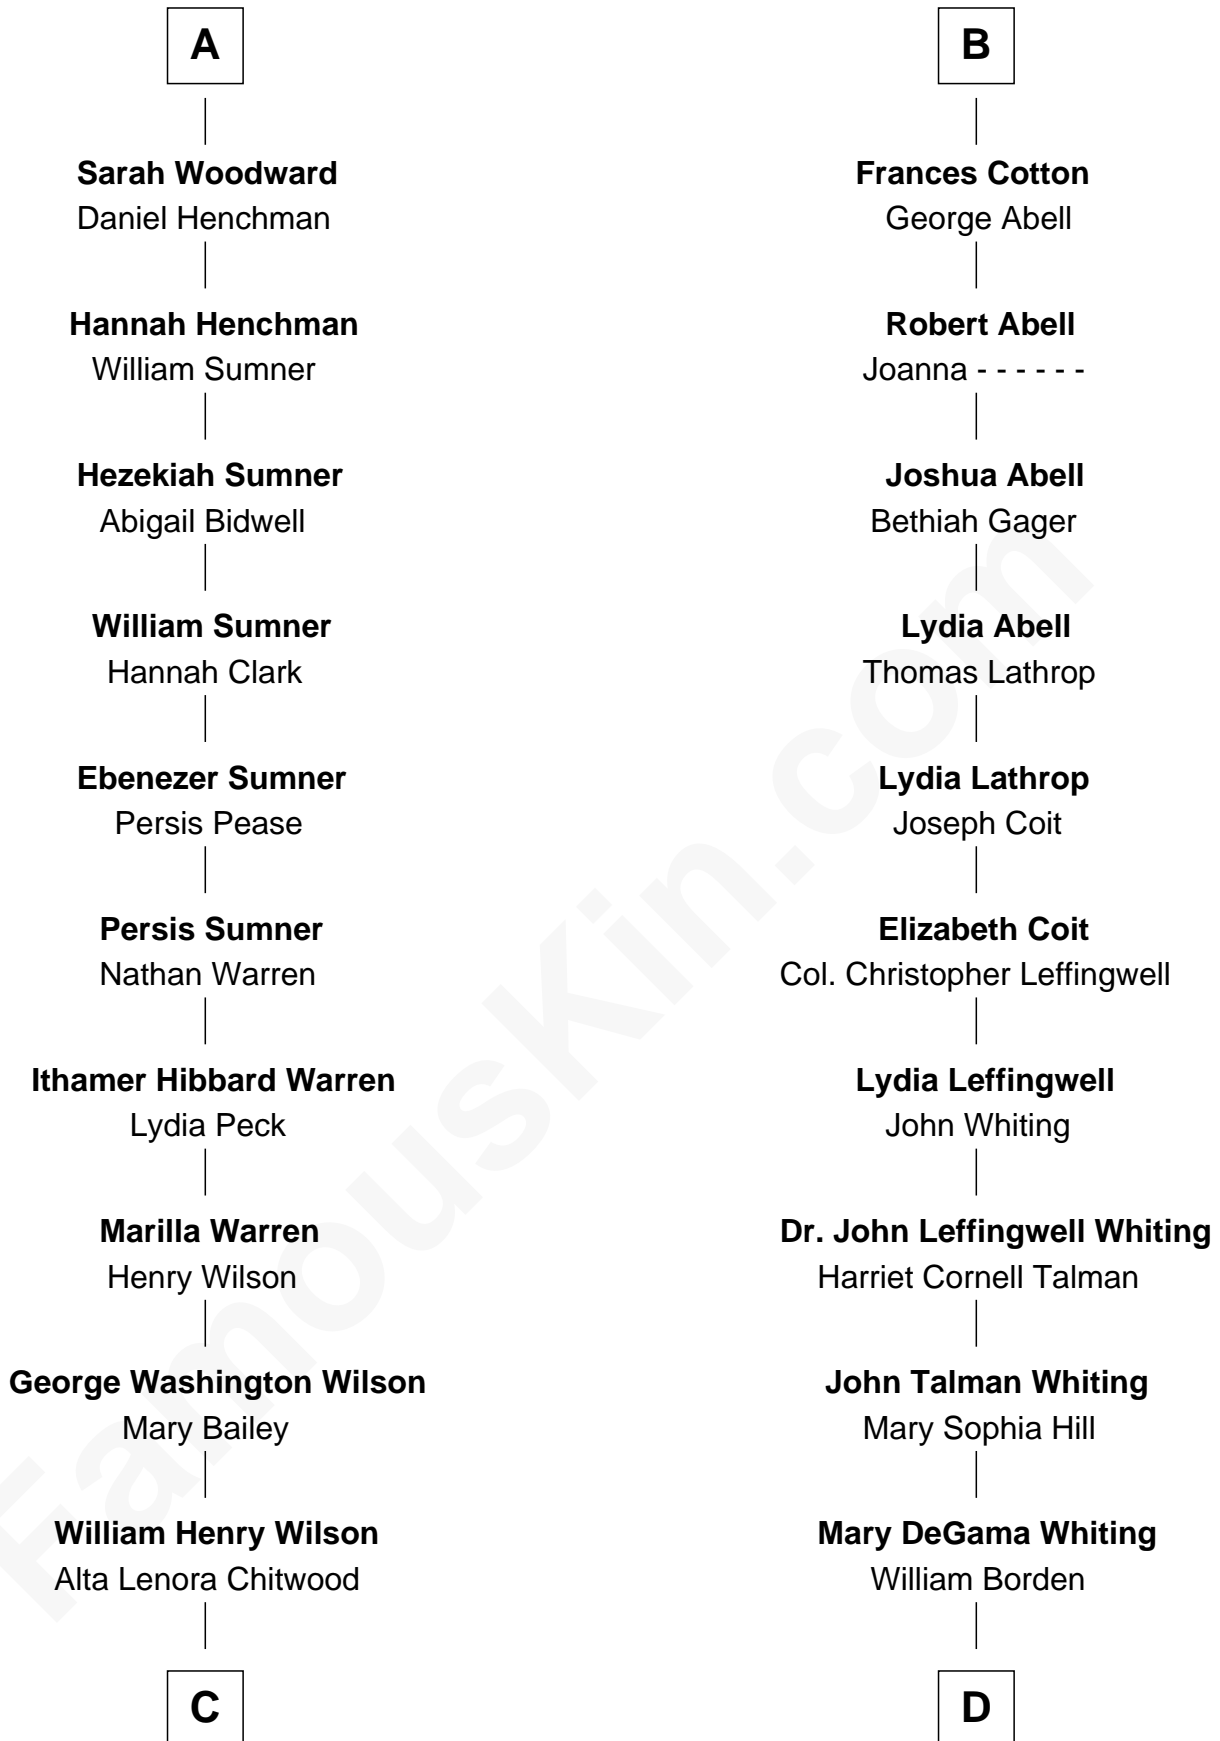

FamousKin.com Relationship Chart of

Kevin Love

NBA All-Star Player

19th cousin 1 time removed of

Adlai Stevenson III

U.S. Senator from Illinois

Sir Walter Devereux

Elizabeth Bromwich

John Rudhall

Mary Fettiplace

Frances Rudhall

Richard Woodward

Hezekiah Woodward

Frances - - - - -

A

Sir Walter Devereux

Elizabeth Merbery

Sir Walter Devereux

Anne Ferrers

Elizabeth Devereux

Sir Richard Corbet

Sir Robert Corbet

Elizabeth Vernon

Dorothy Corbet

Sir Richard Mainwaring

Sir Arthur Mainwaring

Margaret Mainwaring

Mary Mainwaring

Richard Cotton

B

FamousKin.com