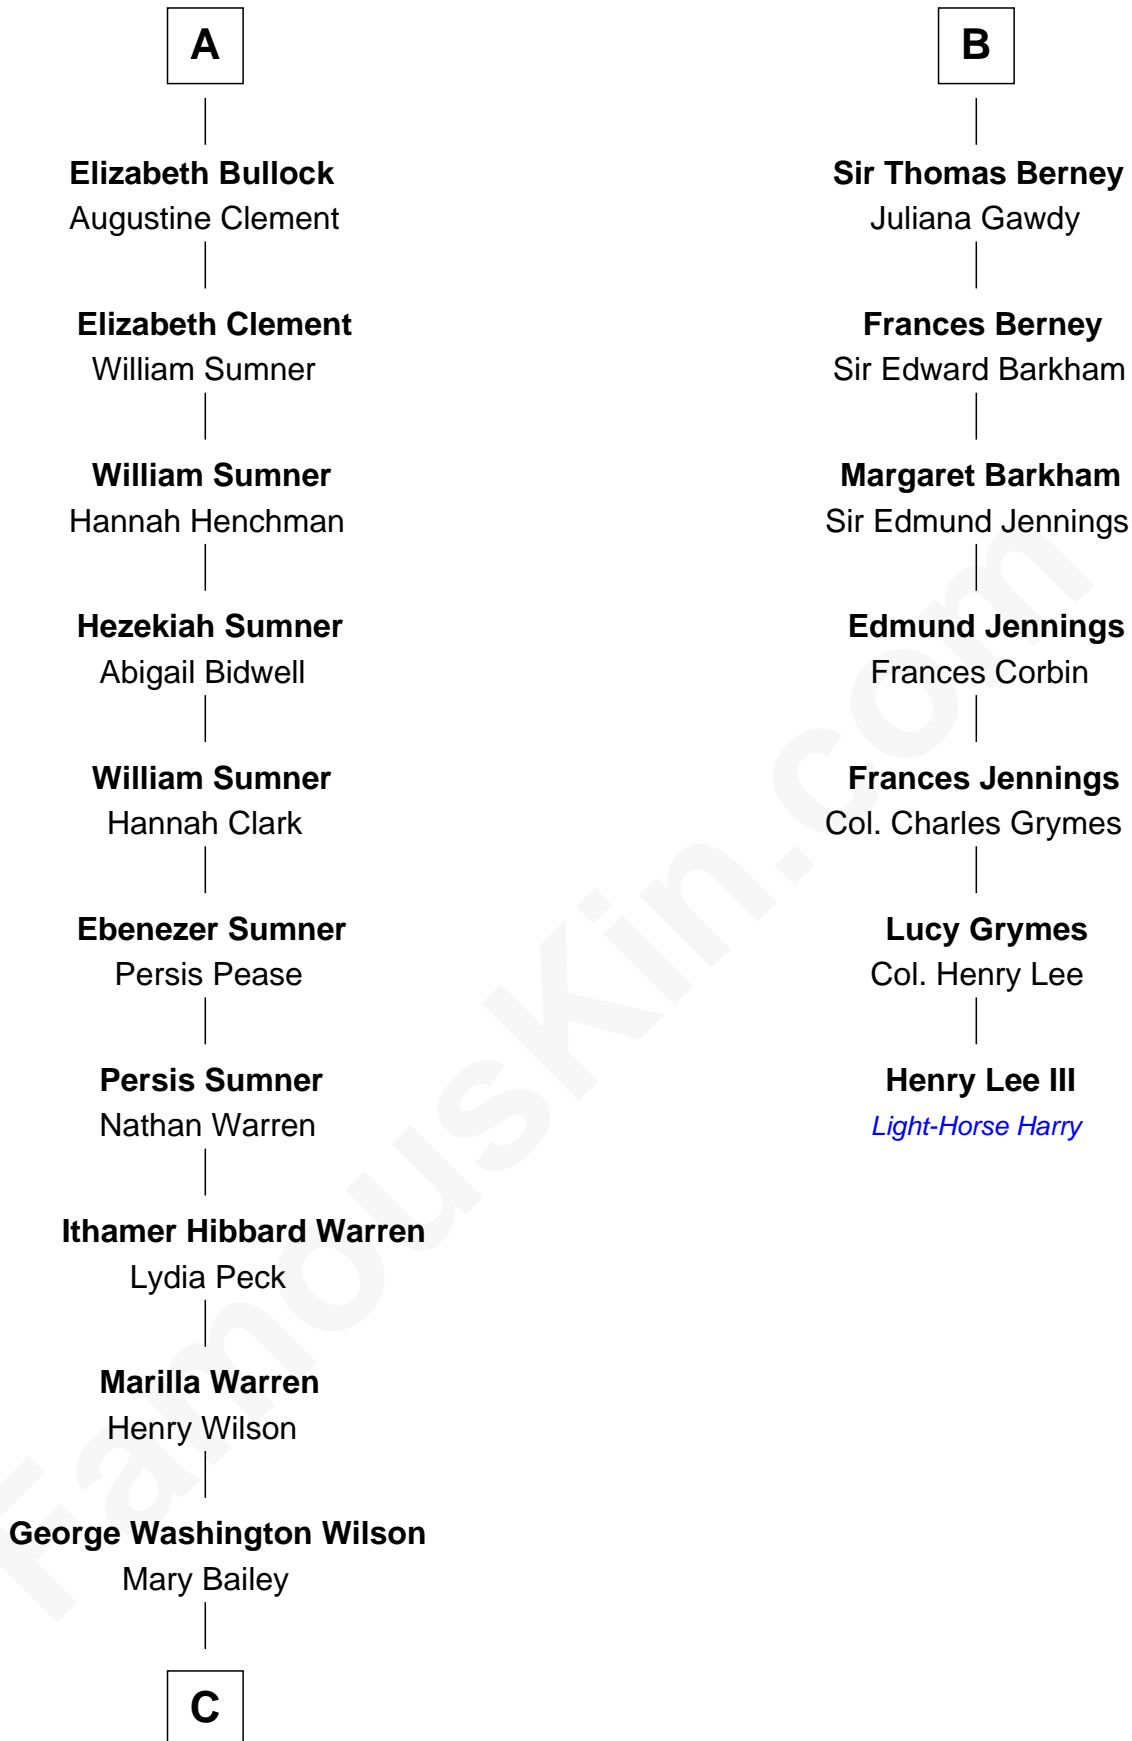

# FamousKin.com Relationship Chart of

**Kevin Love**

*NBA All-Star Player*

13th cousin 8 times removed of

**Henry Lee III**

*9th Governor of Virginia*

**Sir Richard Sergeaux**

Philippe Fitzalan

**Alice Sergeaux**  
Sir Richard de Vere

**Sir John de Vere**  
Elizabeth Howard

**Joan de Vere**  
Sir William Norreys

**Margaret Norreys**  
Gilbert Bullock

**Thomas Bullock**  
Alice Kingsmill

**Richard Bullock**  
Alice Berrington

**William Bullock**  
-----

**A**

**Elizabeth Sergeaux**  
Sir William Marney

**Emma Marney**  
Sir Thomas Tyrrell

**Humphrey Tyrrell**  
Isabel Helion

**Anne Tyrrell**  
Sir Roger Wentworth

**Margery Wentworth**  
John Berney

**John Berney**  
Margaret Read

**Henry Berney**  
Alice Appleton

**B**

**C**

**William Henry Wilson**

Alta Lenora Chitwood

**William Coral Wilson**

Edith Sophia Sthole