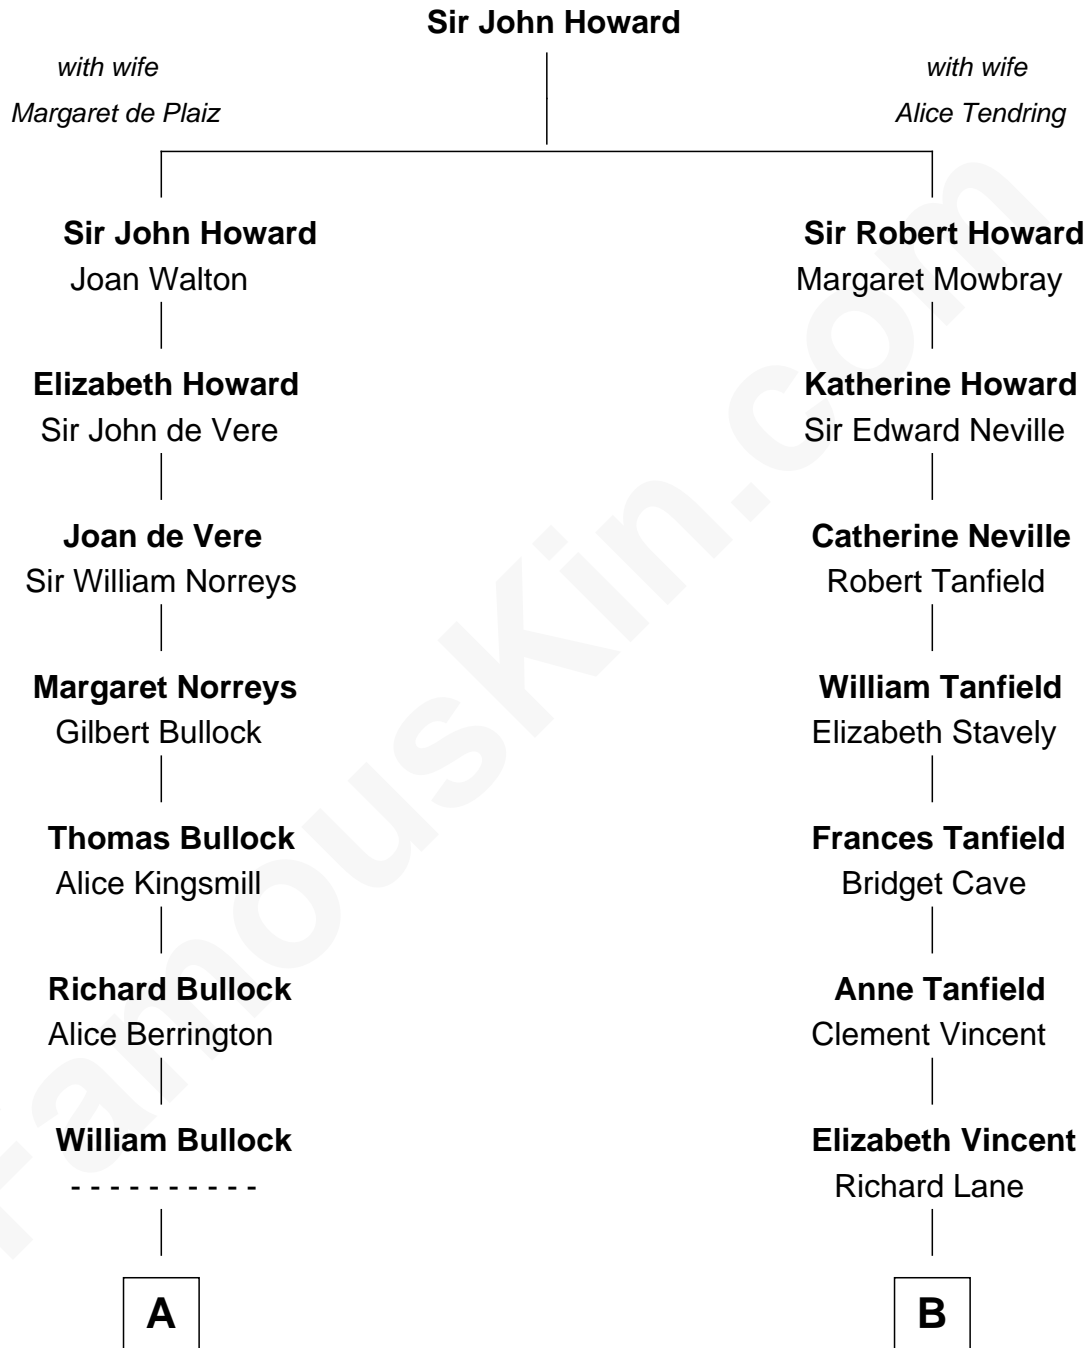

# FamousKin.com Relationship Chart of

**Kevin Love**

*NBA All-Star Player*

14th cousin 7 times removed of

**General Robert E. Lee**

*Confederate Army - U.S. Civil War*

**C**

**William Henry Wilson**

Alta Lenora Chitwood

**William Coral Wilson**

Edith Sophia Sthole

**Emily Glee Wilson**

Edward Milton Love

**Stanley Sthole Love**

Karen McCartney

**Kevin Love**