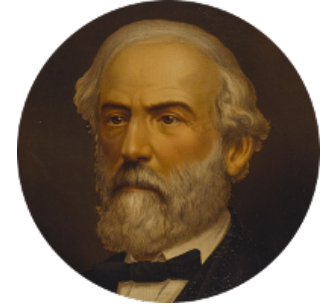

# FamousKin.com Relationship Chart of

**Kevin Love**

*NBA All-Star Player*

14th cousin 7 times removed of

**General Robert E. Lee**

*Confederate Army - U.S. Civil War*

**C**

**William Henry Wilson**

Alta Lenora Chitwood

**William Coral Wilson**

Edith Sophia Sthole

**Emily Glee Wilson**

Edward Milton Love

**Stanley Sthole Love**

Karen McCartney

**Kevin Love**