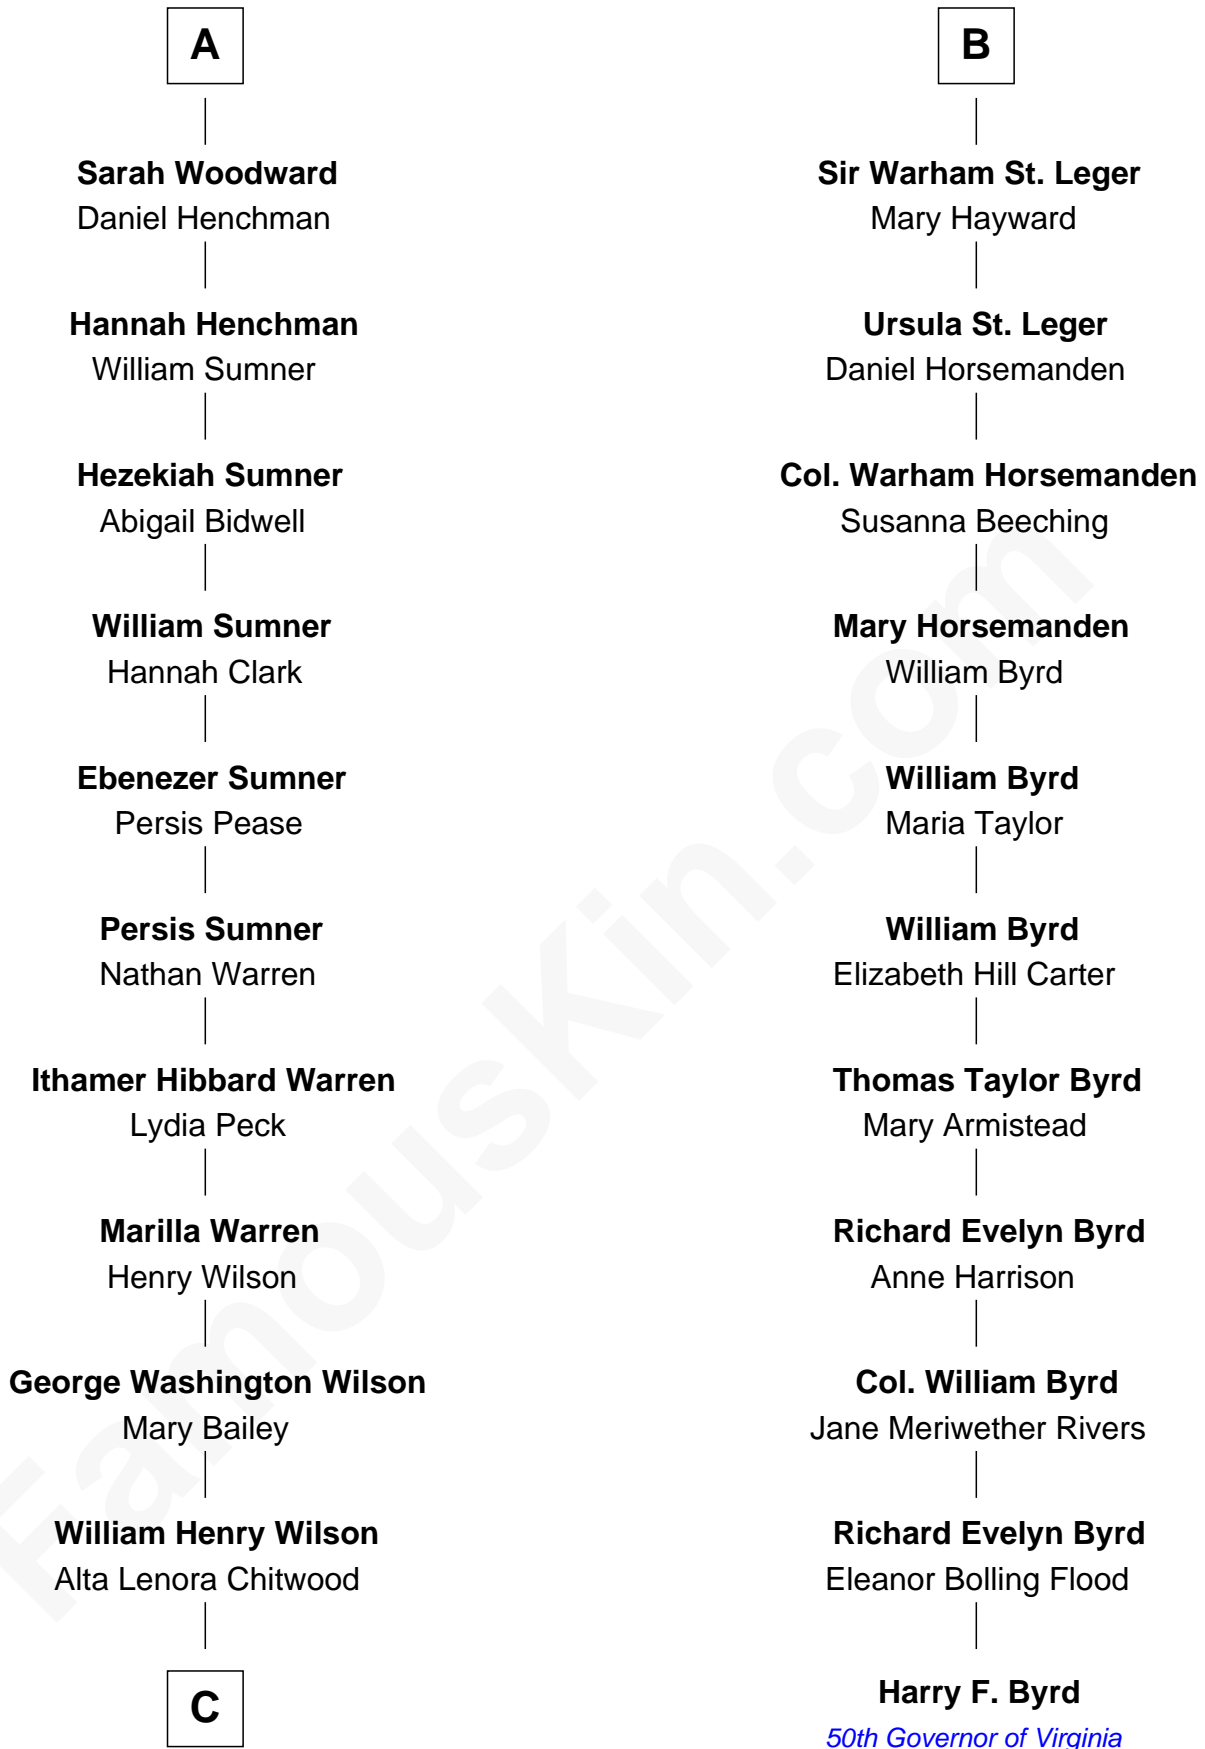

FamousKin.com Relationship Chart of

Kevin Love

NBA All-Star Player

17th cousin 3 times removed of

Harry F. Byrd

50th Governor of Virginia

Sir Walter Devereux

Elizabeth Bromwich

John Rudhall

Mary Fettiplace

Frances Rudhall

Richard Woodward

Hezekiah Woodward

Frances - - - - -

A

Sir Walter Devereux

Elizabeth Merbery

Anne Devereux

William Herbert

Maud Herbert

Henry Percy

Eleanor Percy

Edward Stafford

Mary Stafford

George Neville

Ursula Neville

Sir Warham St. Leger

Sir Anthony St. Leger

Mary Scott

B

C

William Coral Wilson