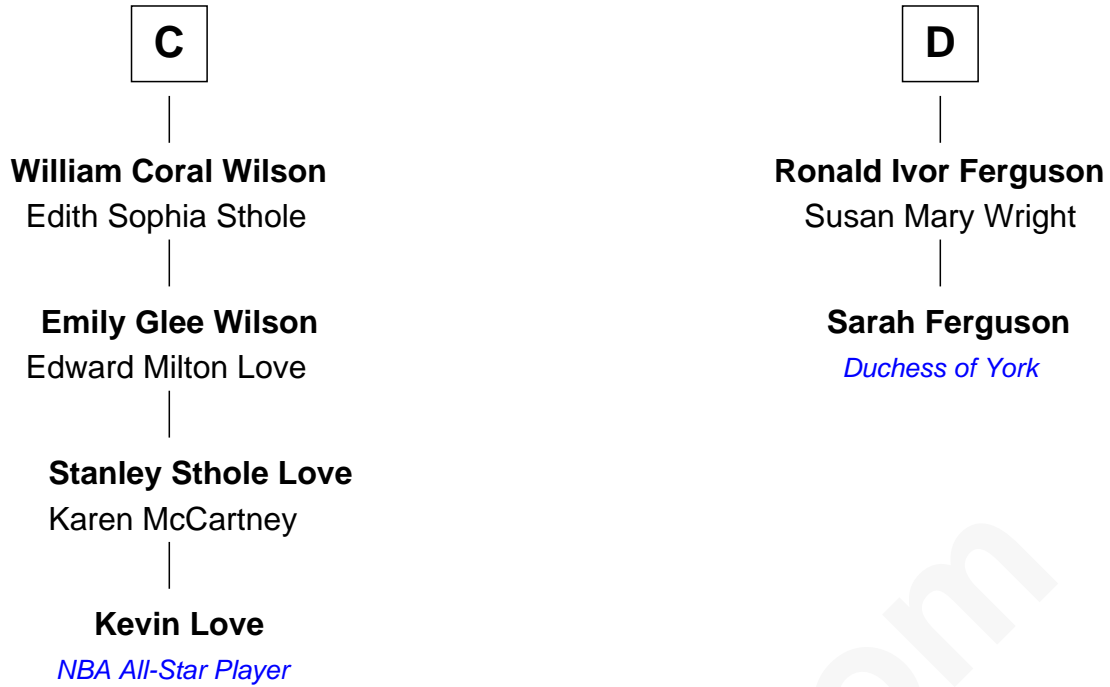

# FamousKin.com Relationship Chart of

**Kevin Love**

*NBA All-Star Player*

18th cousin 2 times removed of

**Sarah Ferguson**

*Duchess of York*

**Sir Walter Devereux**

Elizabeth Bromwich

Elizabeth Merbery

**Sir Walter Devereux**

Anne Ferrers

**John Devereux**

Cecily Bouchier

**Walter Devereux**

Mary Grey

**Sir Richard Devereux**

Dorothy Hastings

**Elizabeth Devereux**

John Vernon

**Elizabeth Vernon**

Henry Wriothesley

**B**

FamousKin.com