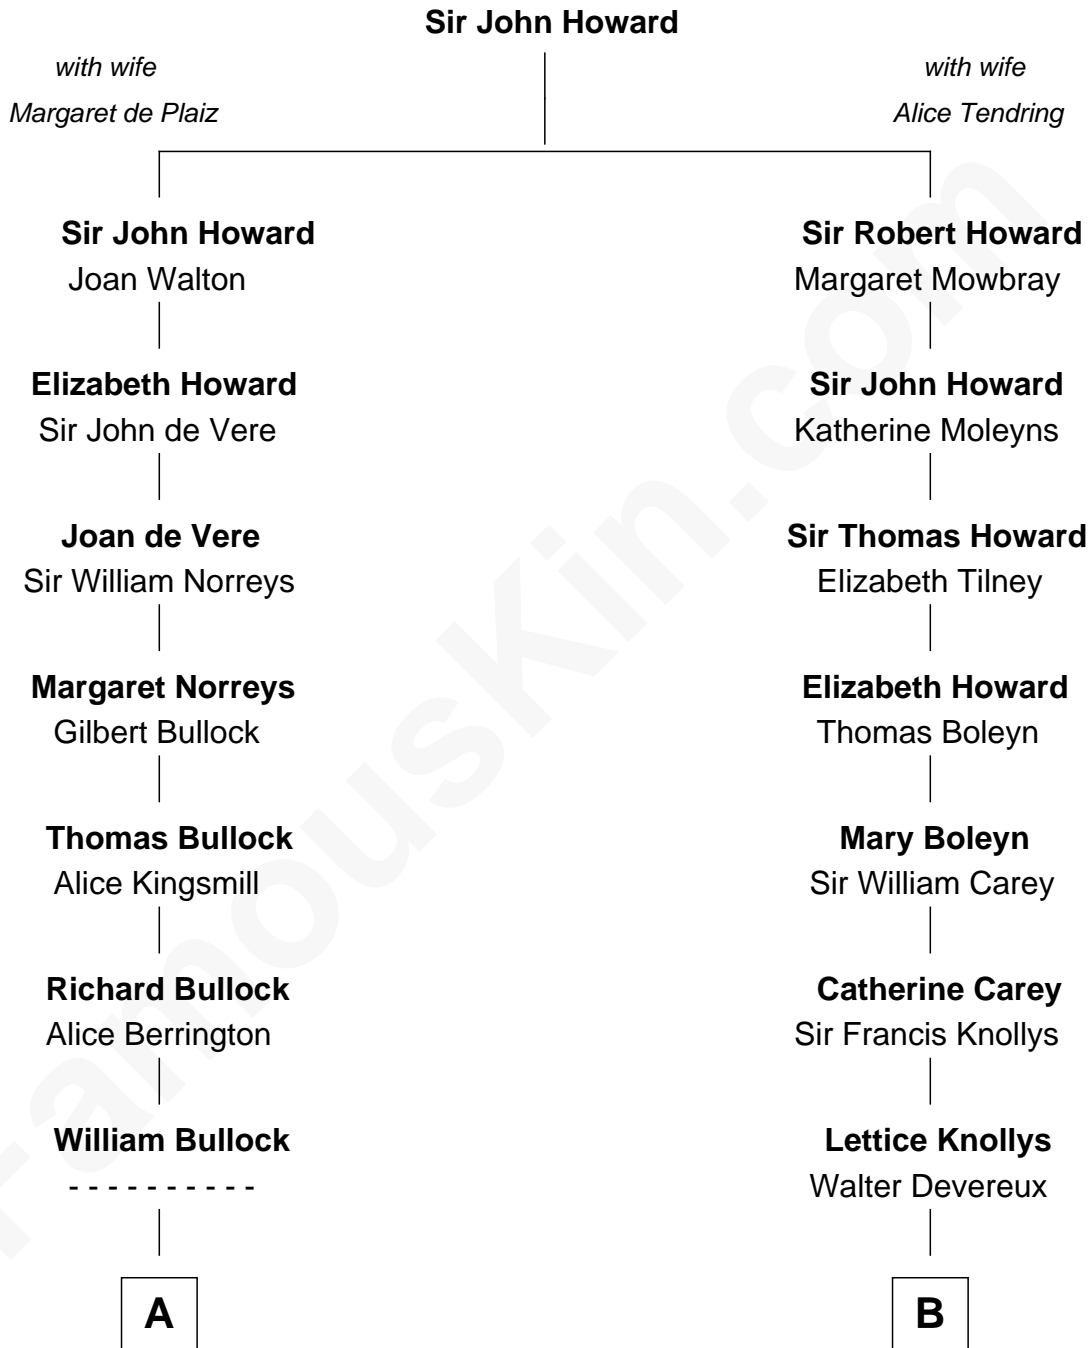

FamousKin.com Relationship Chart of

Kevin Love

NBA All-Star Player

14th cousin 7 times removed of

Lt. Gen. James Brudenell

Leader of the "Charge of the Light Brigade"

C

William Henry Wilson

Alta Lenora Chitwood

William Coral Wilson

Edith Sophia Sthole

Emily Glee Wilson

Edward Milton Love

Stanley Sthole Love

Karen McCartney

Kevin Love