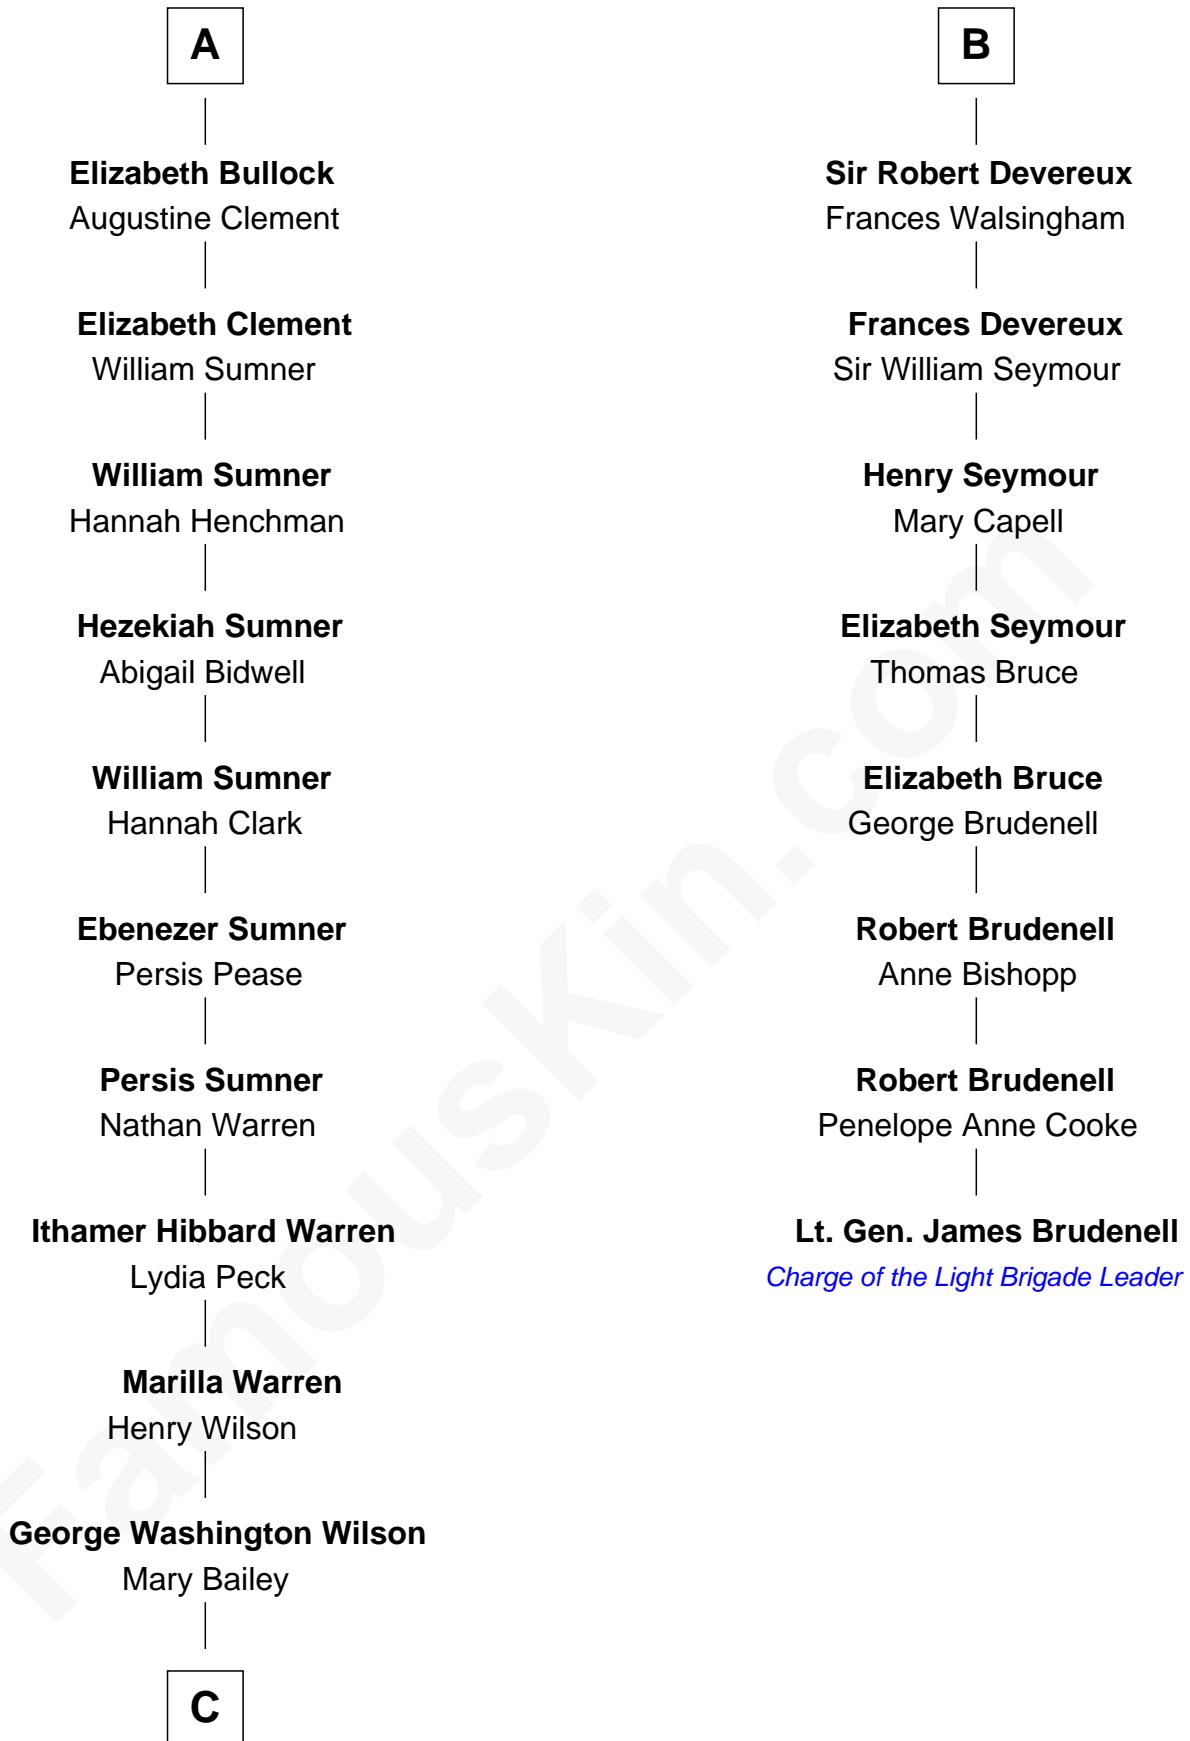

FamousKin.com Relationship Chart of

Kevin Love

NBA All-Star Player

14th cousin 7 times removed of

Lt. Gen. James Brudenell

Leader of the "Charge of the Light Brigade"

C

William Henry Wilson

Alta Lenora Chitwood

William Coral Wilson

Edith Sophia Sthole

Emily Glee Wilson

Edward Milton Love

Stanley Sthole Love

Karen McCartney

Kevin Love