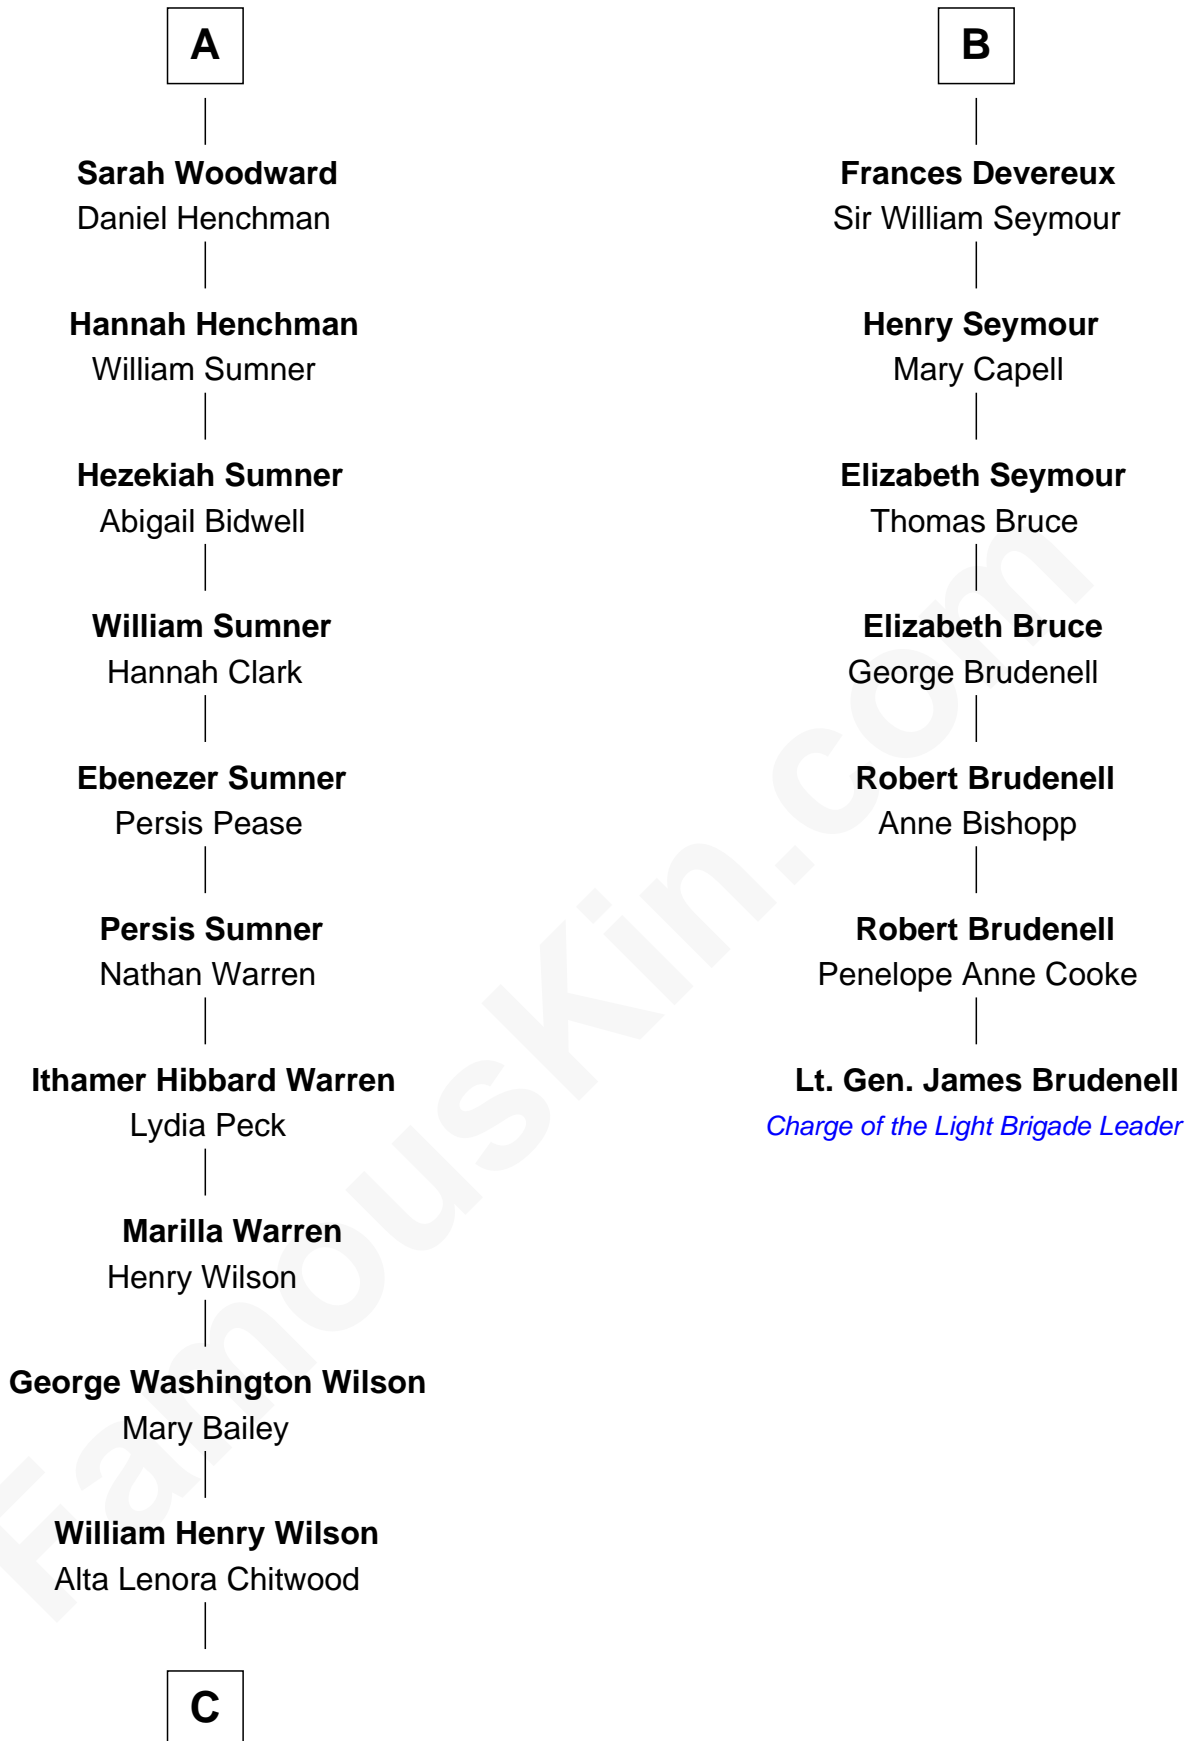

FamousKin.com Relationship Chart of

Kevin Love

NBA All-Star Player

13th cousin 7 times removed of

Lt. Gen. James Brudenell

Leader of the "Charge of the Light Brigade"

Sir Walter Devereux

Elizabeth Bromwich

Elizabeth Devereux

John Milborne

Simon Milborne

Jane Baskerville

Anne Milborne

William Rudhall

John Rudhall

Isabella Whittington

Elizabeth Merbery

Sir Walter Devereux

Anne Ferrers

John Devereux

Cecily Bouchier

Walter Devereux

Mary Grey

Sir Richard Devereux

Dorothy Hastings

Walter Devereux

Lettice Knollys

Sir Robert Devereux

Frances Walsingham

B

C

William Coral Wilson