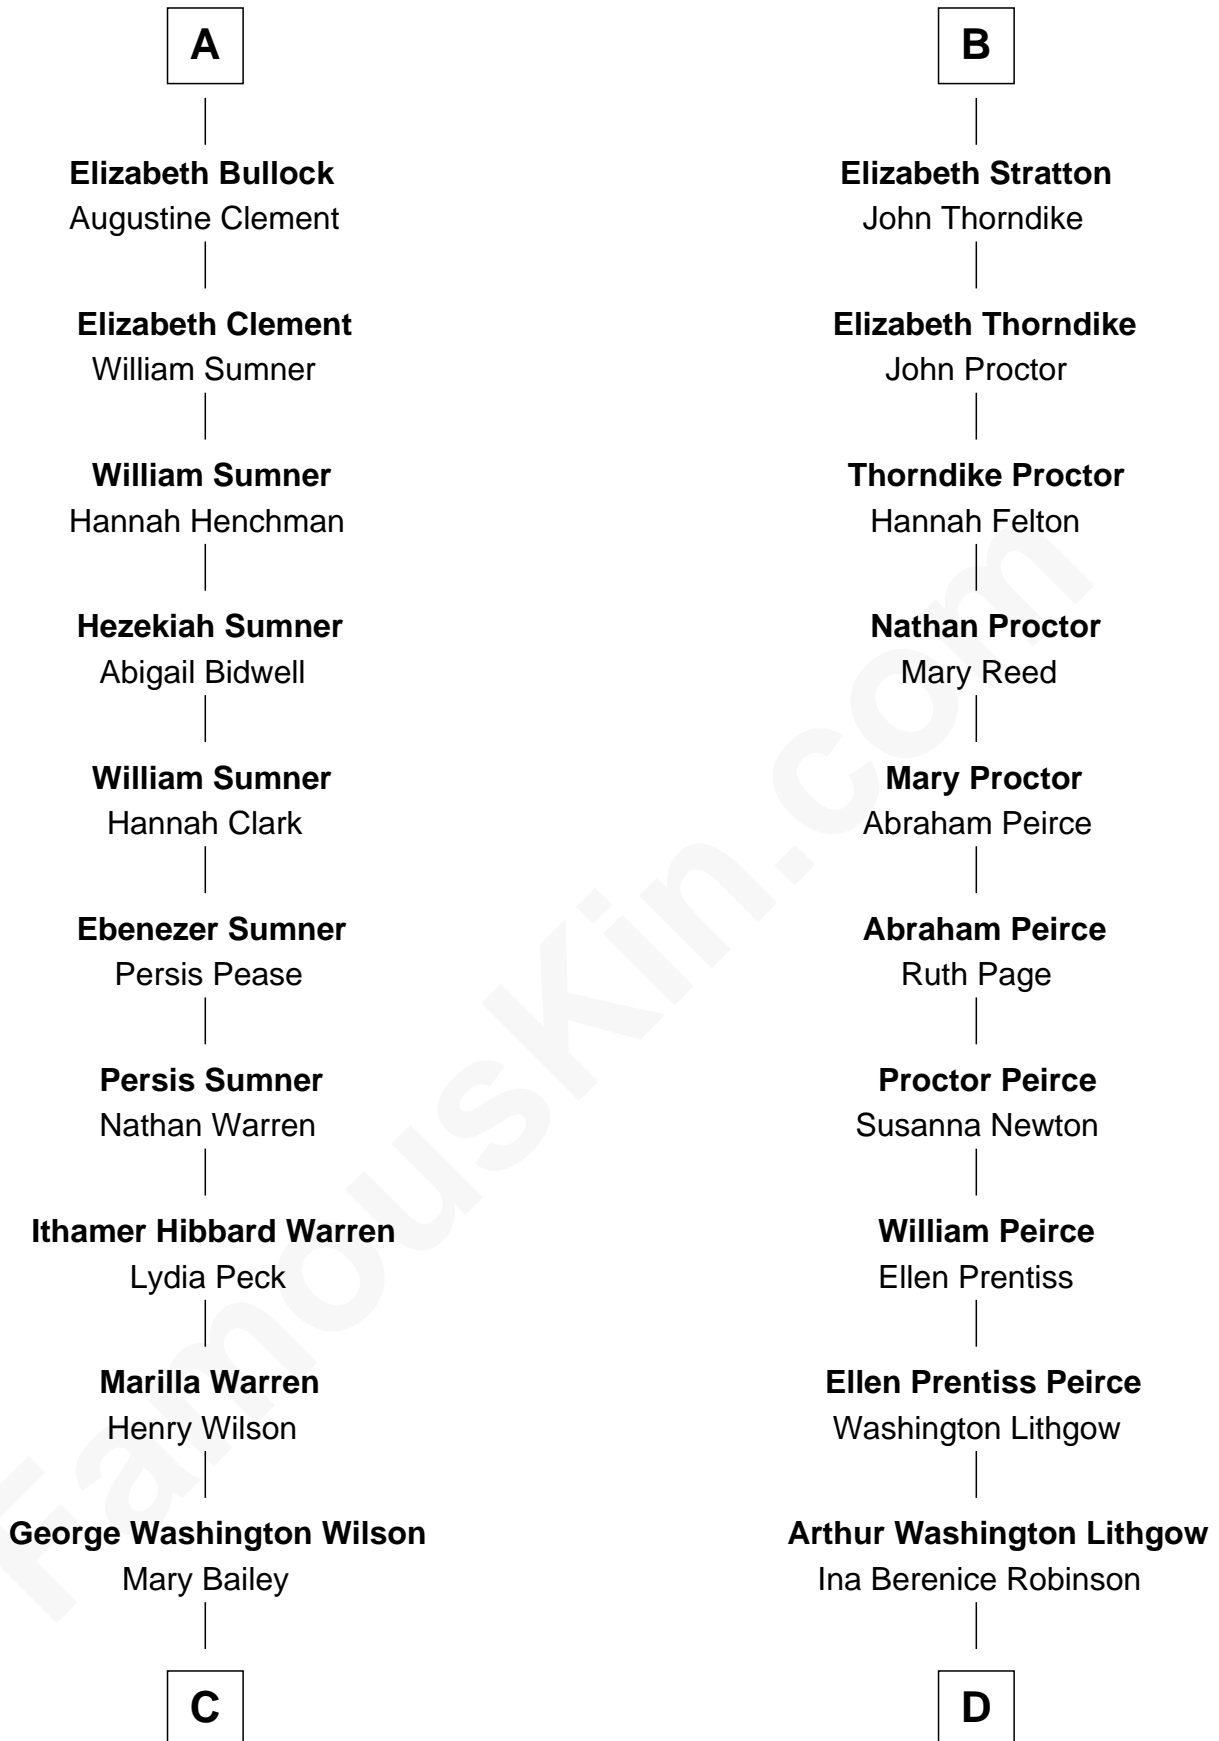

# FamousKin.com Relationship Chart of

**Kevin Love**

*NBA All-Star Player*

18th cousin 3 times removed of

**John Lithgow**

*Stage, TV, and Movie Actor*

**C**

**William Henry Wilson**  
Alta Lenora Chitwood

**William Coral Wilson**  
Edith Sophia Sthole

**Emily Glee Wilson**  
Edward Milton Love

**Stanley Sthole Love**  
Karen McCartney

**Kevin Love**  
*NBA All-Star Player*

**D**

**Arthur Washington Lithgow**  
Sarah Jane Price

**John Lithgow**  
*Stage, TV, and Movie Actor*