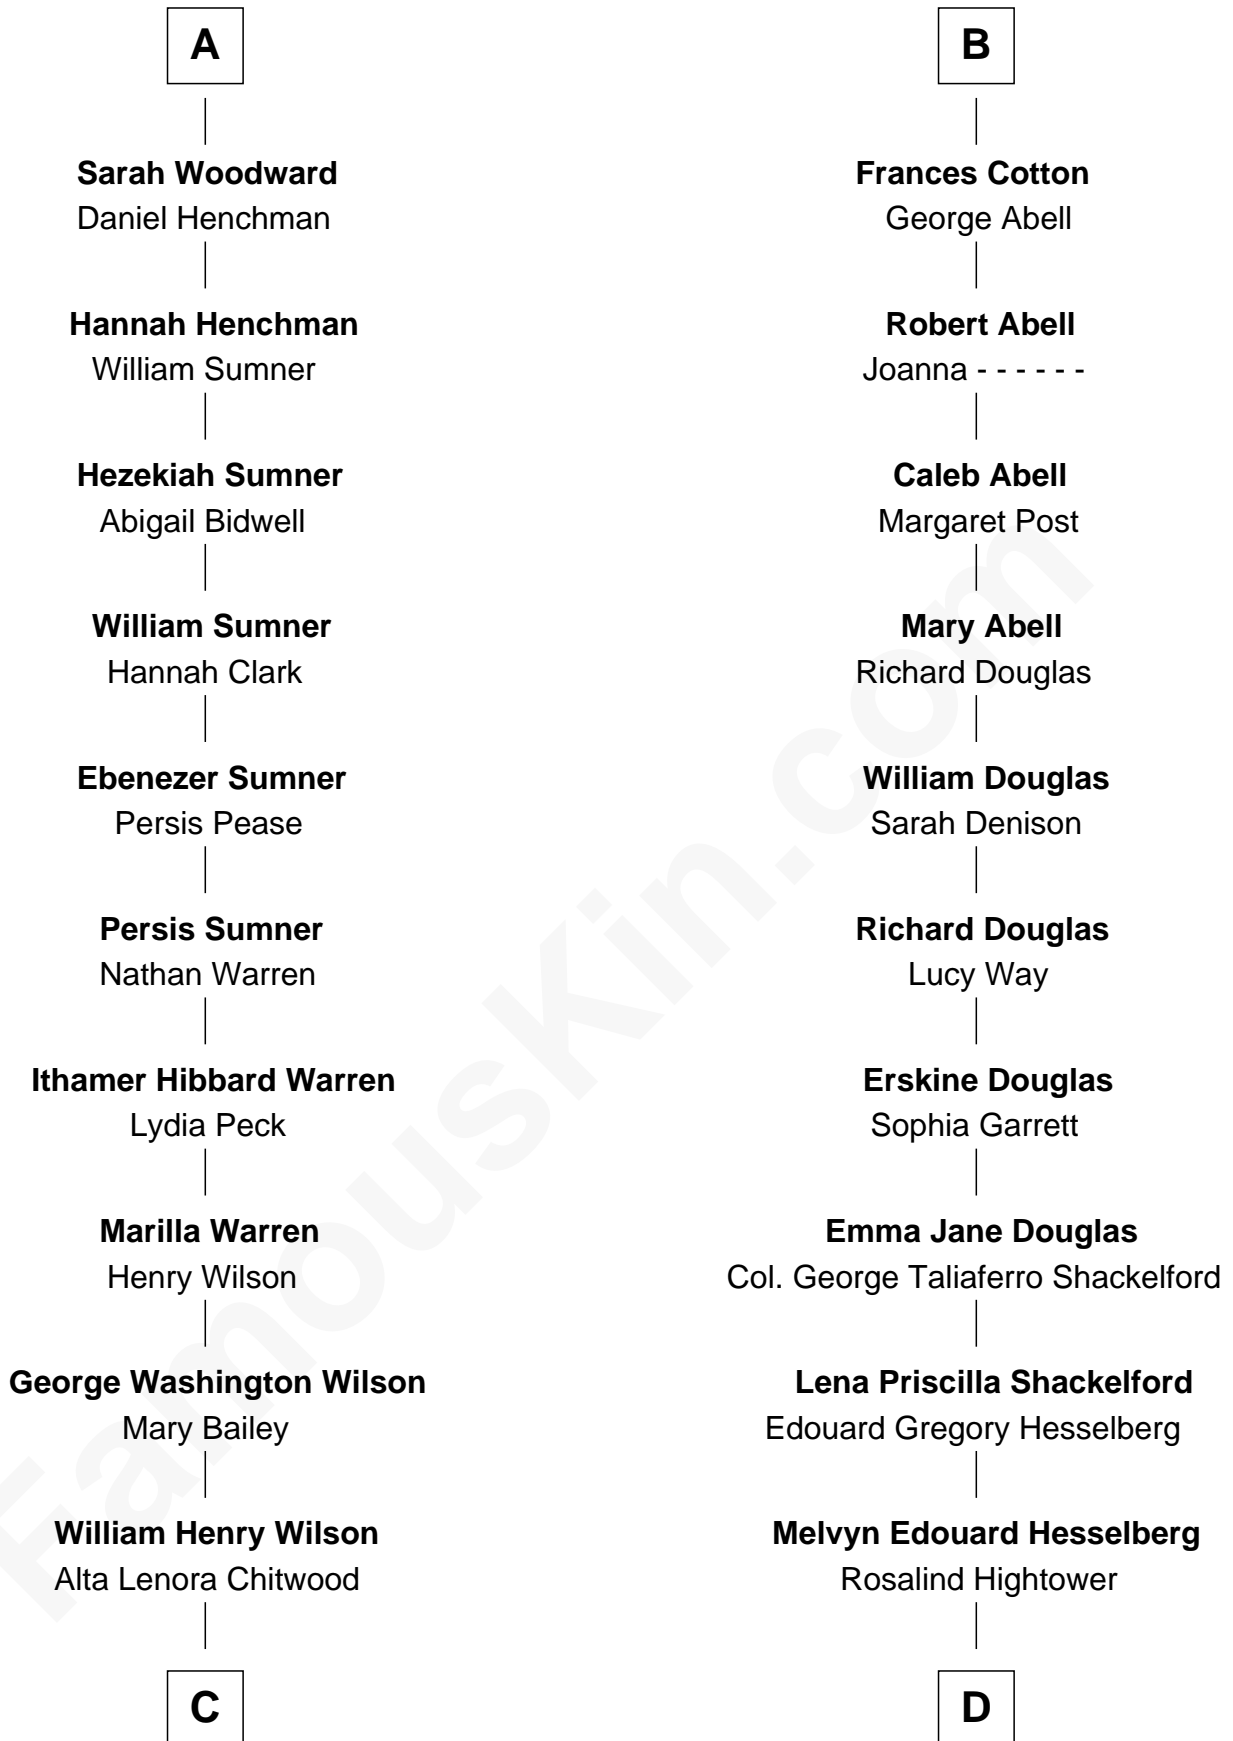

# FamousKin.com Relationship Chart of

**Kevin Love**

*NBA All-Star Player*

18th cousin 2 times removed of

**Illeana Douglas**

*TV and Movie Actress*

**Sir Walter Devereux**

Elizabeth Bromwich

Elizabeth Merbery

**Sir Walter Devereux**

Anne Ferrers

**Elizabeth Devereux**

Sir Richard Corbet

**Sir Robert Corbet**

Elizabeth Vernon

**Dorothy Corbet**

Sir Richard Mainwaring

**Sir Arthur Mainwaring**

Margaret Mainwaring

**Mary Mainwaring**

Richard Cotton

**B**

**C**

**William Coral Wilson**

Edith Sophia Sthole

**Emily Glee Wilson**

Edward Milton Love

**Stanley Sthole Love**

Karen McCartney

**Kevin Love**

*NBA All-Star Player*

**D**