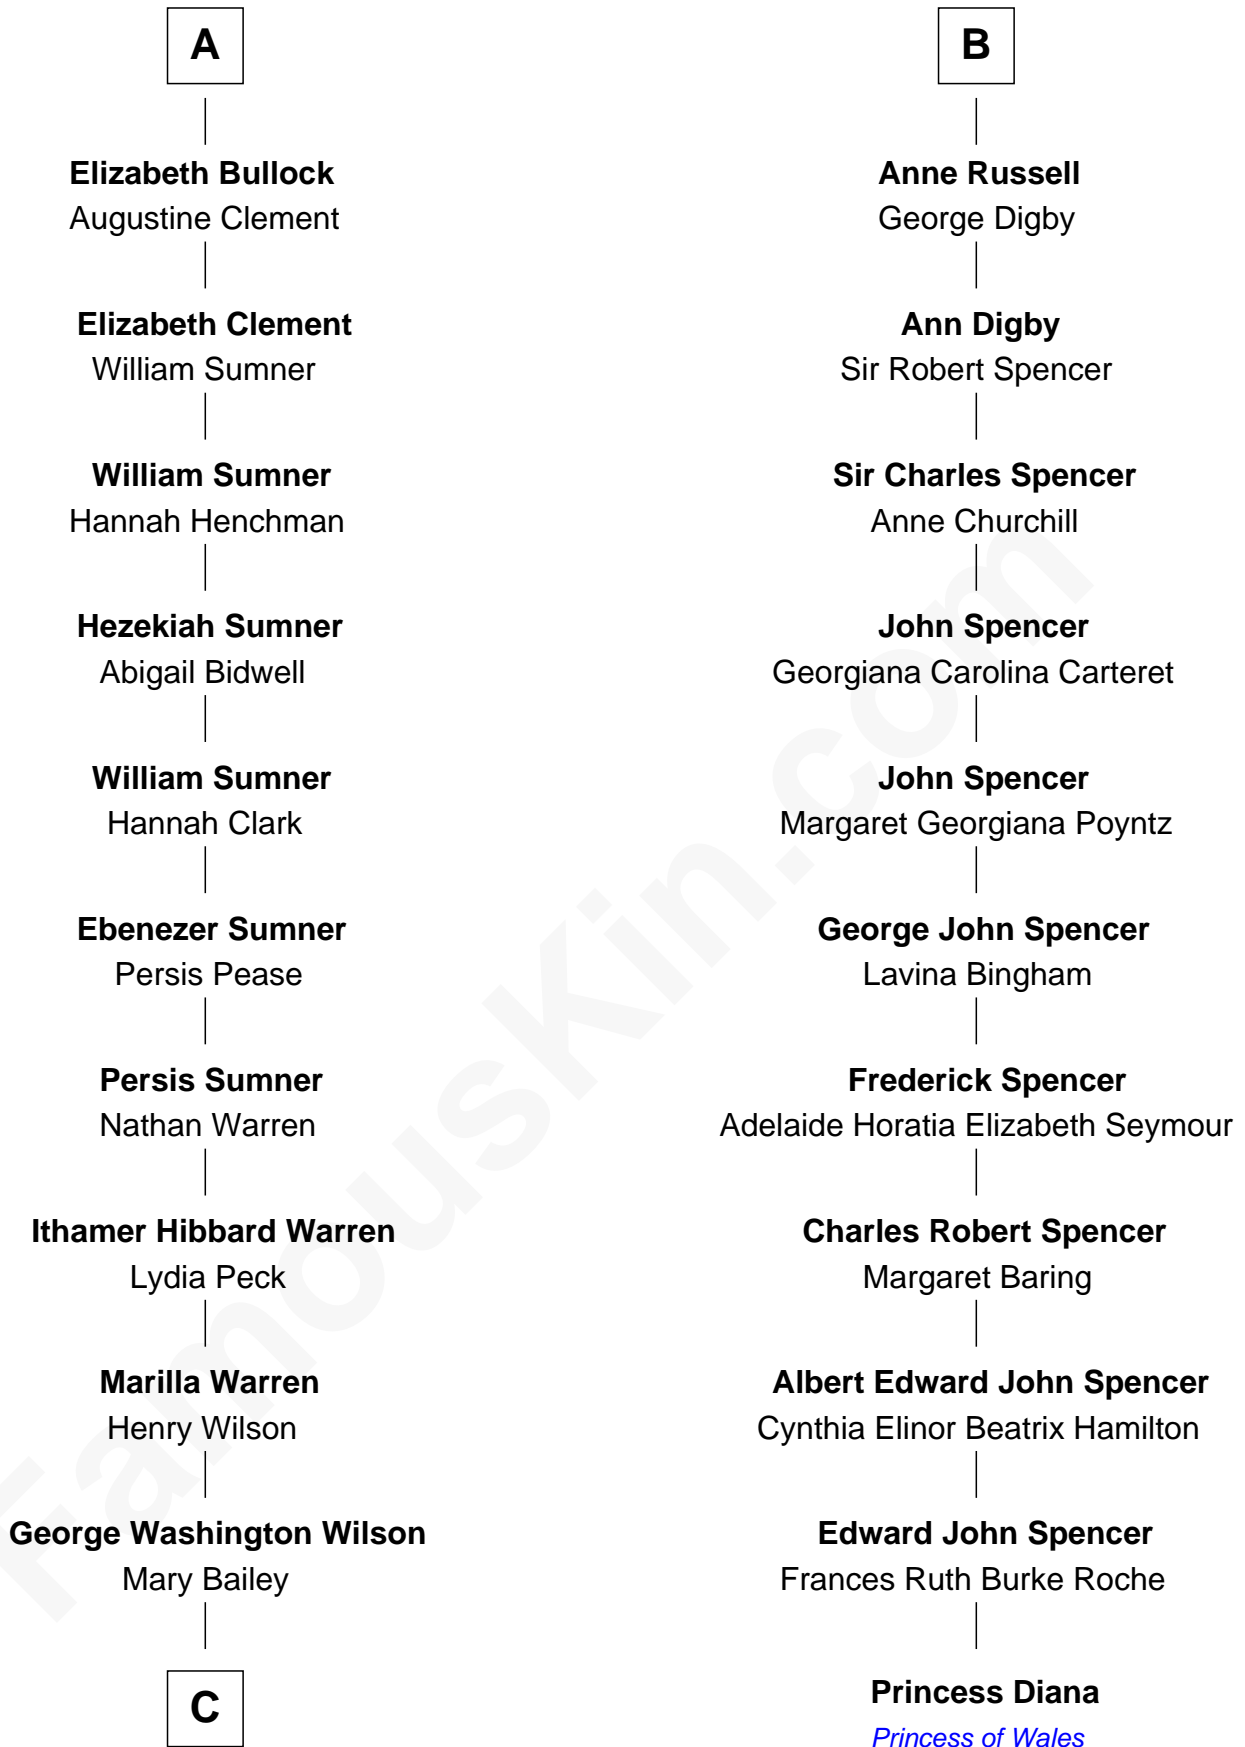

FamousKin.com Relationship Chart of

Kevin Love

NBA All-Star Player

17th cousin 4 times removed of

Princess Diana

Princess of Wales

Sir John Howard

C

William Henry Wilson

Alta Lenora Chitwood

William Coral Wilson

Edith Sophia Sthole

Emily Glee Wilson

Edward Milton Love

Stanley Sthole Love

Karen McCartney