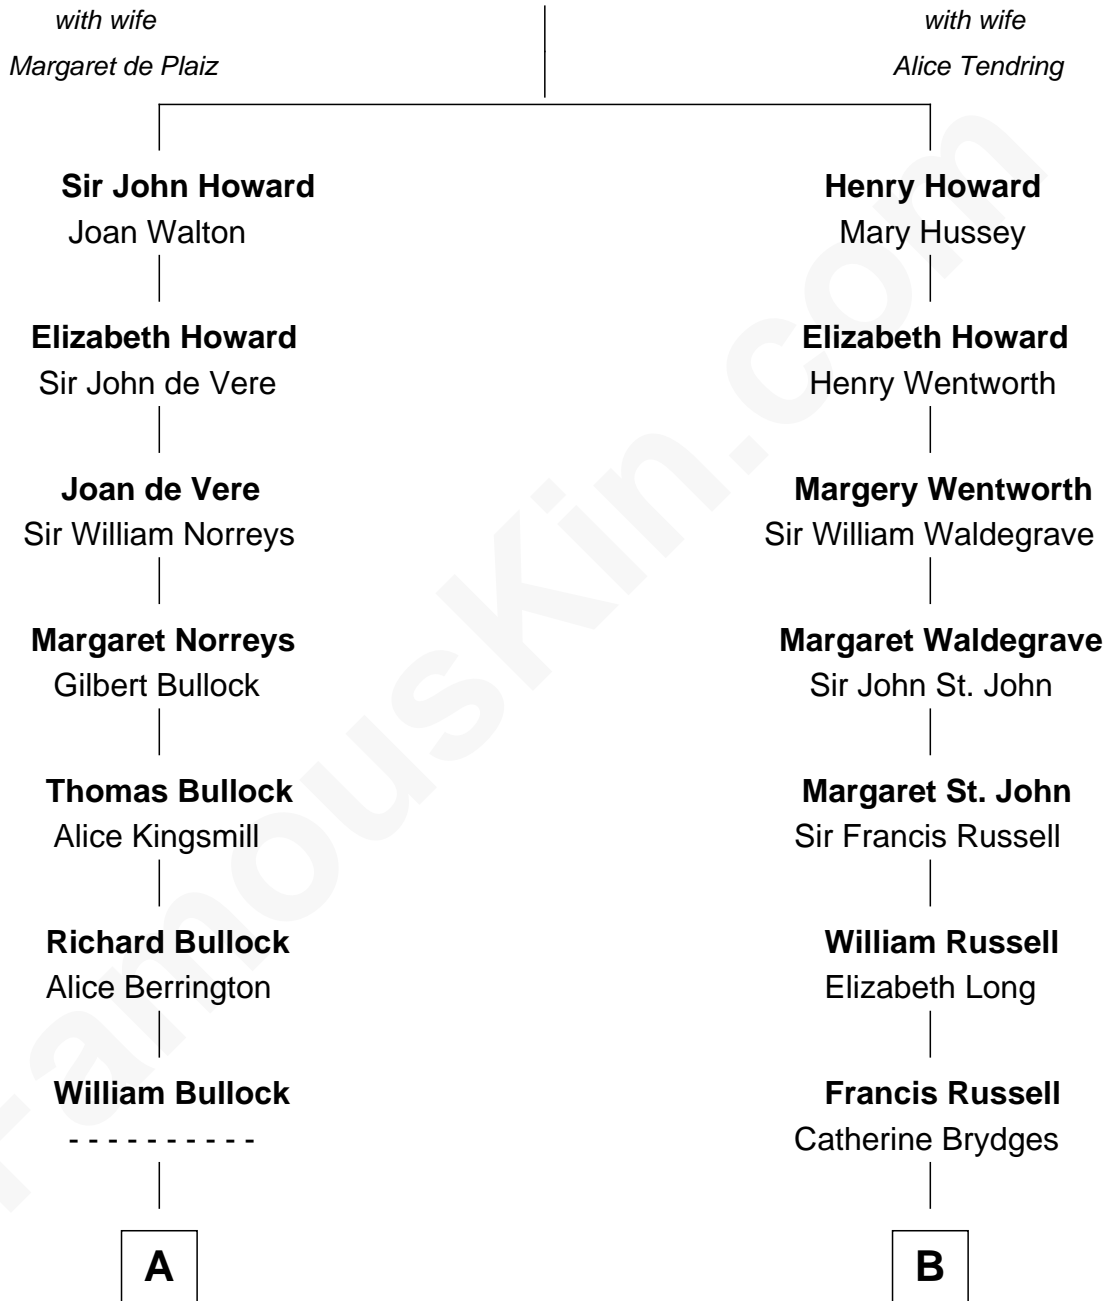

FamousKin.com Relationship Chart of

Kevin Love

NBA All-Star Player

17th cousin 4 times removed of

Princess Diana

Princess of Wales

Sir John Howard

C

William Henry Wilson

Alta Lenora Chitwood

William Coral Wilson

Edith Sophia Sthole

Emily Glee Wilson

Edward Milton Love

Stanley Sthole Love

Karen McCartney