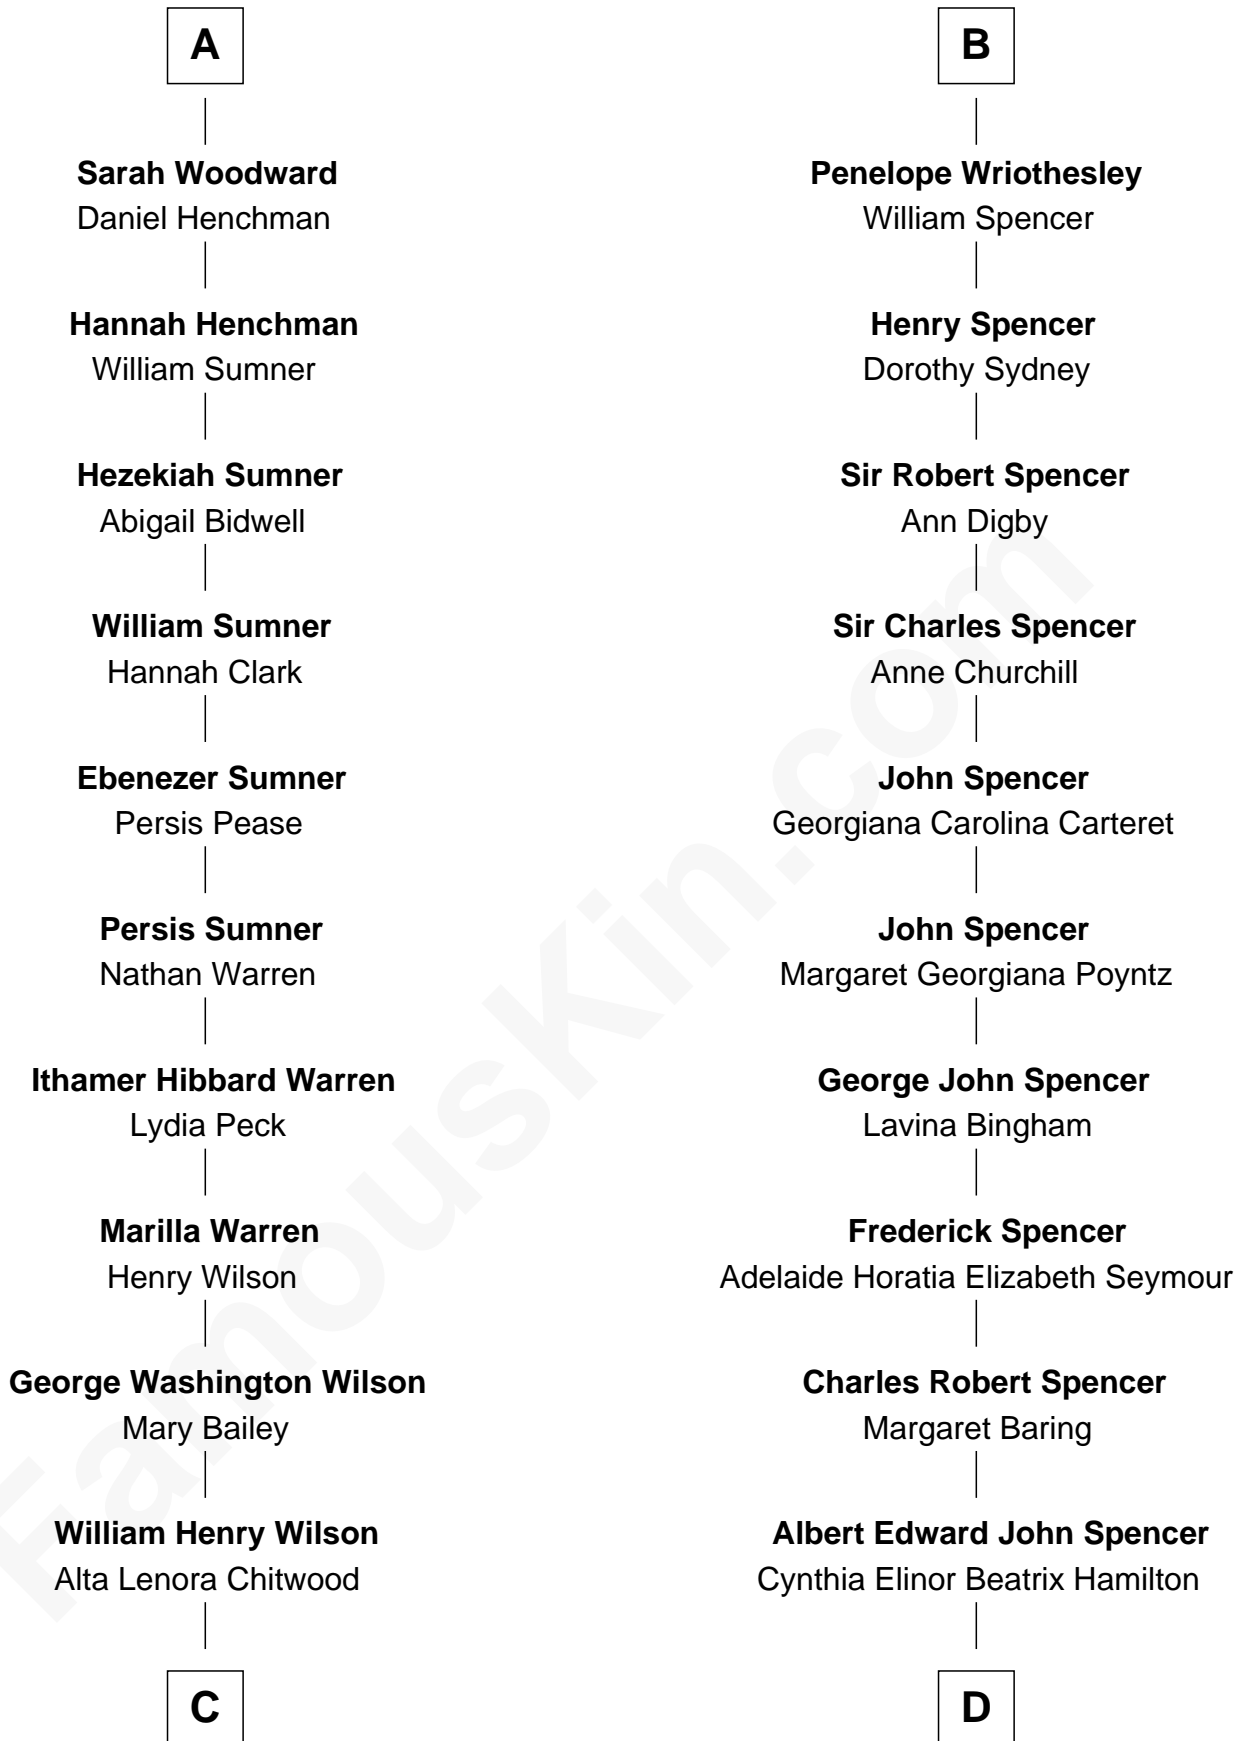

# FamousKin.com Relationship Chart of

**Kevin Love**

*NBA All-Star Player*

18th cousin 2 times removed of

**Princess Diana**

*Princess of Wales*

**Sir Walter Devereux**

Elizabeth Bromwich

**Elizabeth Devereux**

John Milborne

**Simon Milborne**

Jane Baskerville

**Anne Milborne**

William Rudhall

**John Rudhall**

Isabella Whittington

Elizabeth Merbery

**Sir Walter Devereux**

Anne Ferrers

**John Devereux**

Cecily Bouchier

**Walter Devereux**

Mary Grey

**Sir Richard Devereux**

Dorothy Hastings

**Elizabeth Devereux**

John Vernon

**Elizabeth Vernon**

Henry Wriothesley

**B**

FamousKin.com