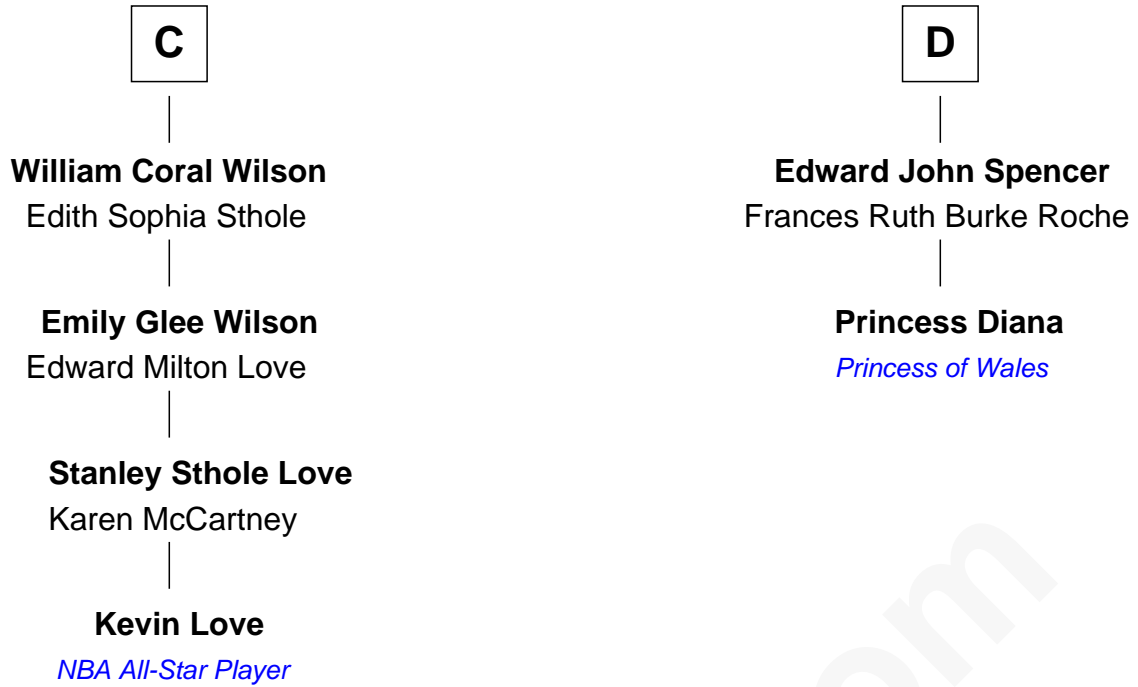

# FamousKin.com Relationship Chart of

**Kevin Love**

*NBA All-Star Player*

18th cousin 2 times removed of

**Princess Diana**

*Princess of Wales*

**Sir Walter Devereux**

Elizabeth Bromwich

Elizabeth Merbery

**Sir Walter Devereux**

Anne Ferrers

**John Devereux**

Cecily Bouchier

**Walter Devereux**

Mary Grey

**Sir Richard Devereux**

Dorothy Hastings

**Elizabeth Devereux**

John Vernon

**Elizabeth Vernon**

Henry Wriothesley

**B**

FamousKin.com