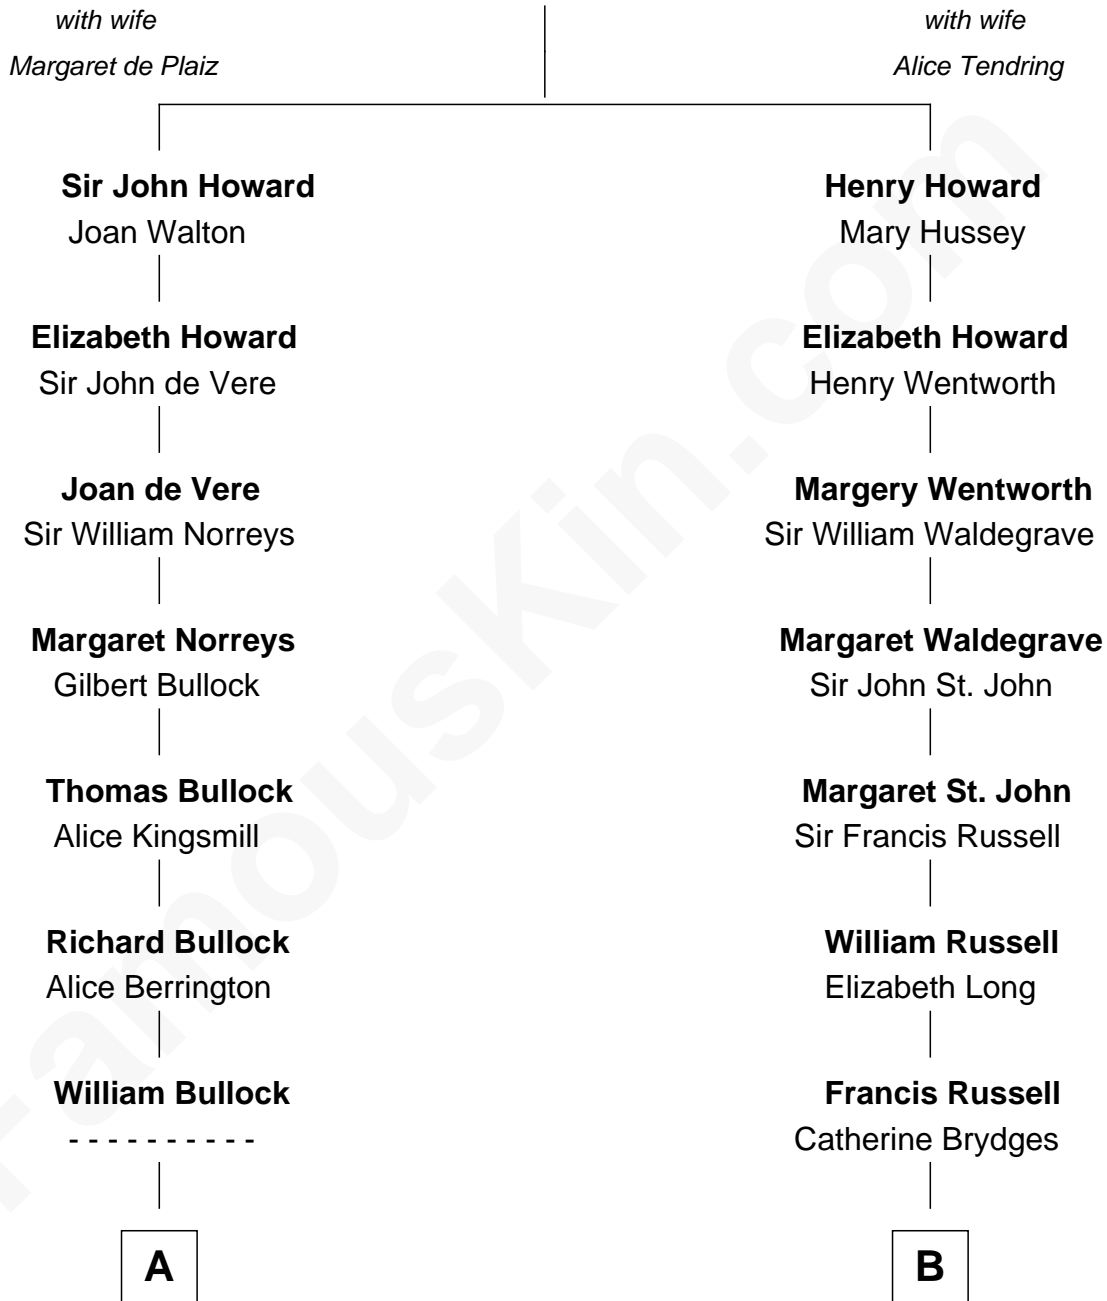

FamousKin.com Relationship Chart of

Kevin Love

NBA All-Star Player

18th cousin 3 times removed of

Prince William

Prince of Wales

Sir John Howard

C

William Henry Wilson
Alta Lenora Chitwood

William Coral Wilson
Edith Sophia Sthole

Emily Glee Wilson
Edward Milton Love

Stanley Sthole Love
Karen McCartney

Kevin Love
NBA All-Star Player

D

Princess Diana Frances Spencer
Charles III, King of the United Kingdom