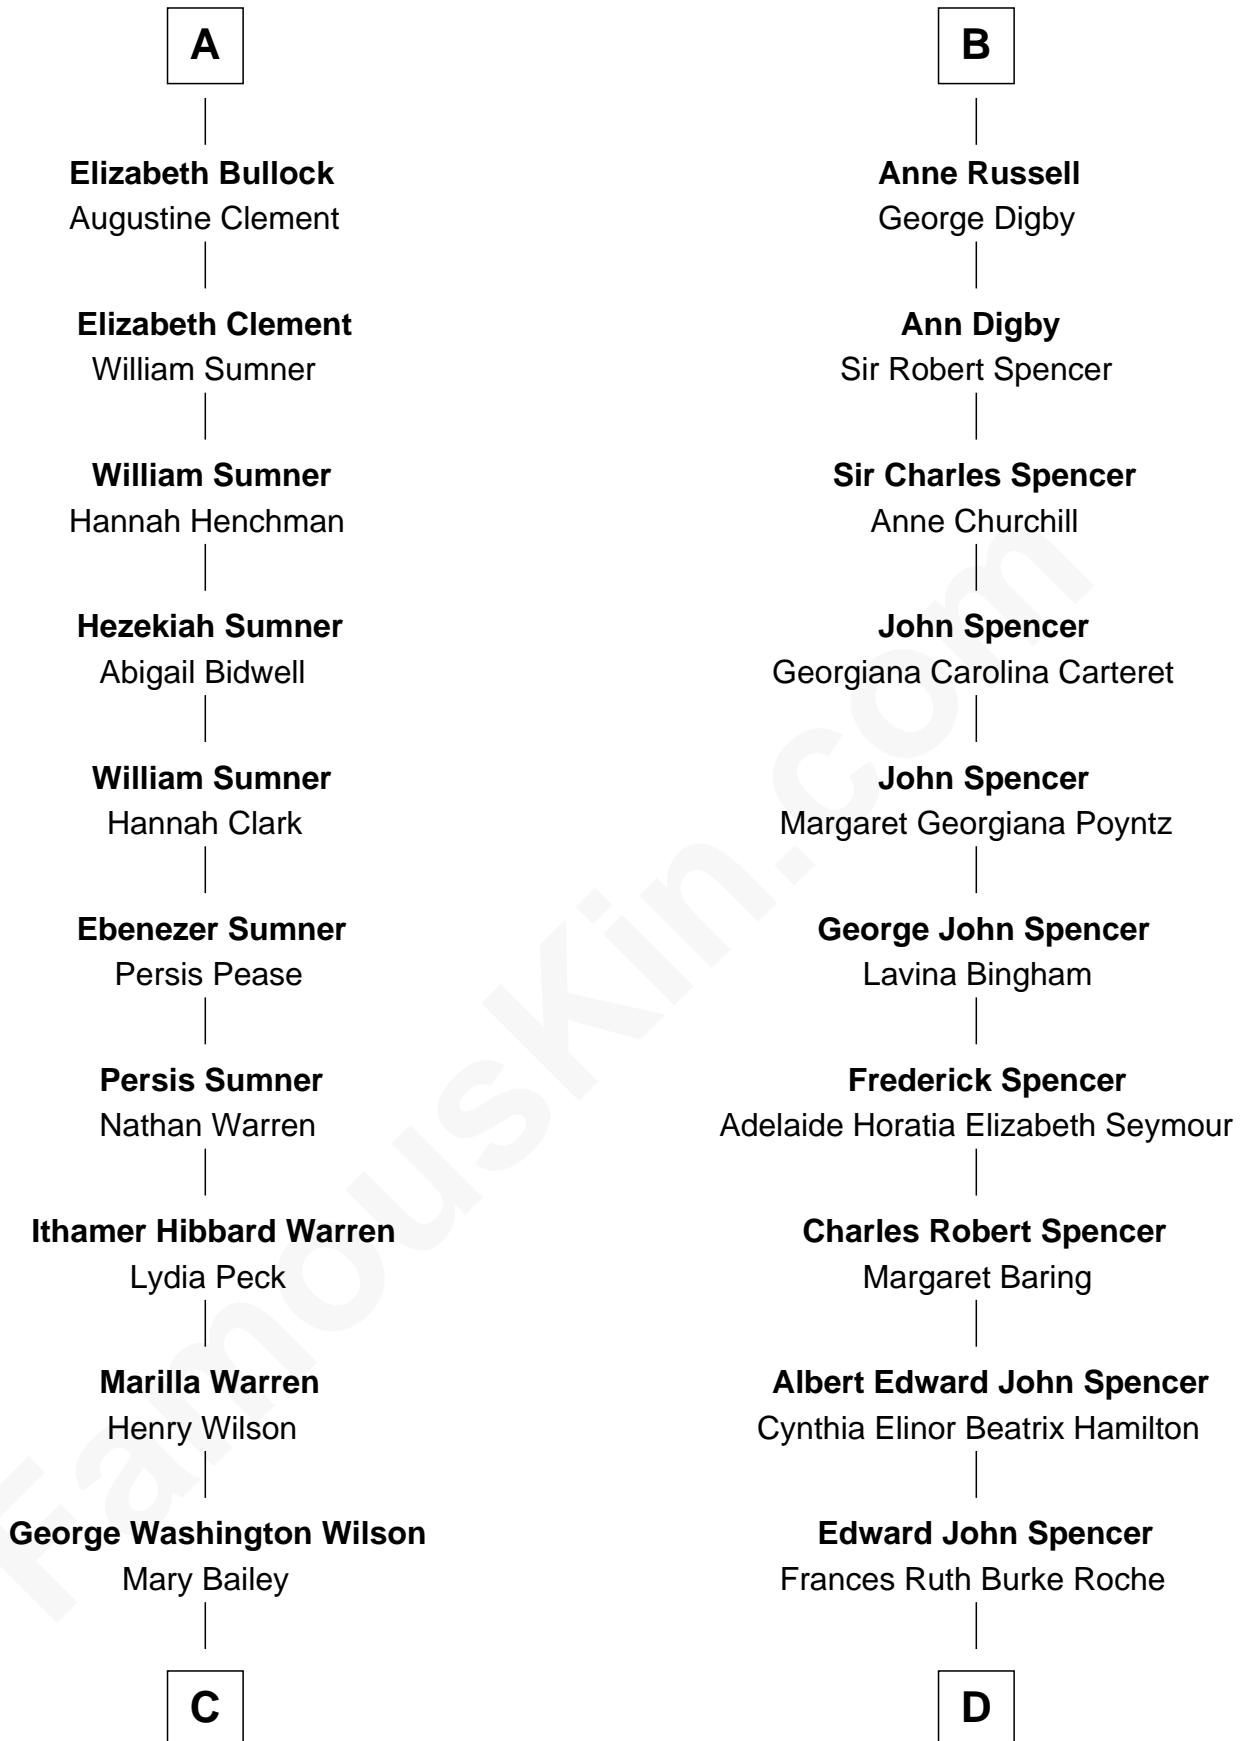

FamousKin.com Relationship Chart of

Kevin Love

NBA All-Star Player

18th cousin 3 times removed of

Prince William

Prince of Wales

Sir John Howard

C

William Henry Wilson
Alta Lenora Chitwood

William Coral Wilson
Edith Sophia Sthole

Emily Glee Wilson
Edward Milton Love

Stanley Sthole Love
Karen McCartney

Kevin Love
NBA All-Star Player

D

Princess Diana Frances Spencer
Charles III, King of the United Kingdom