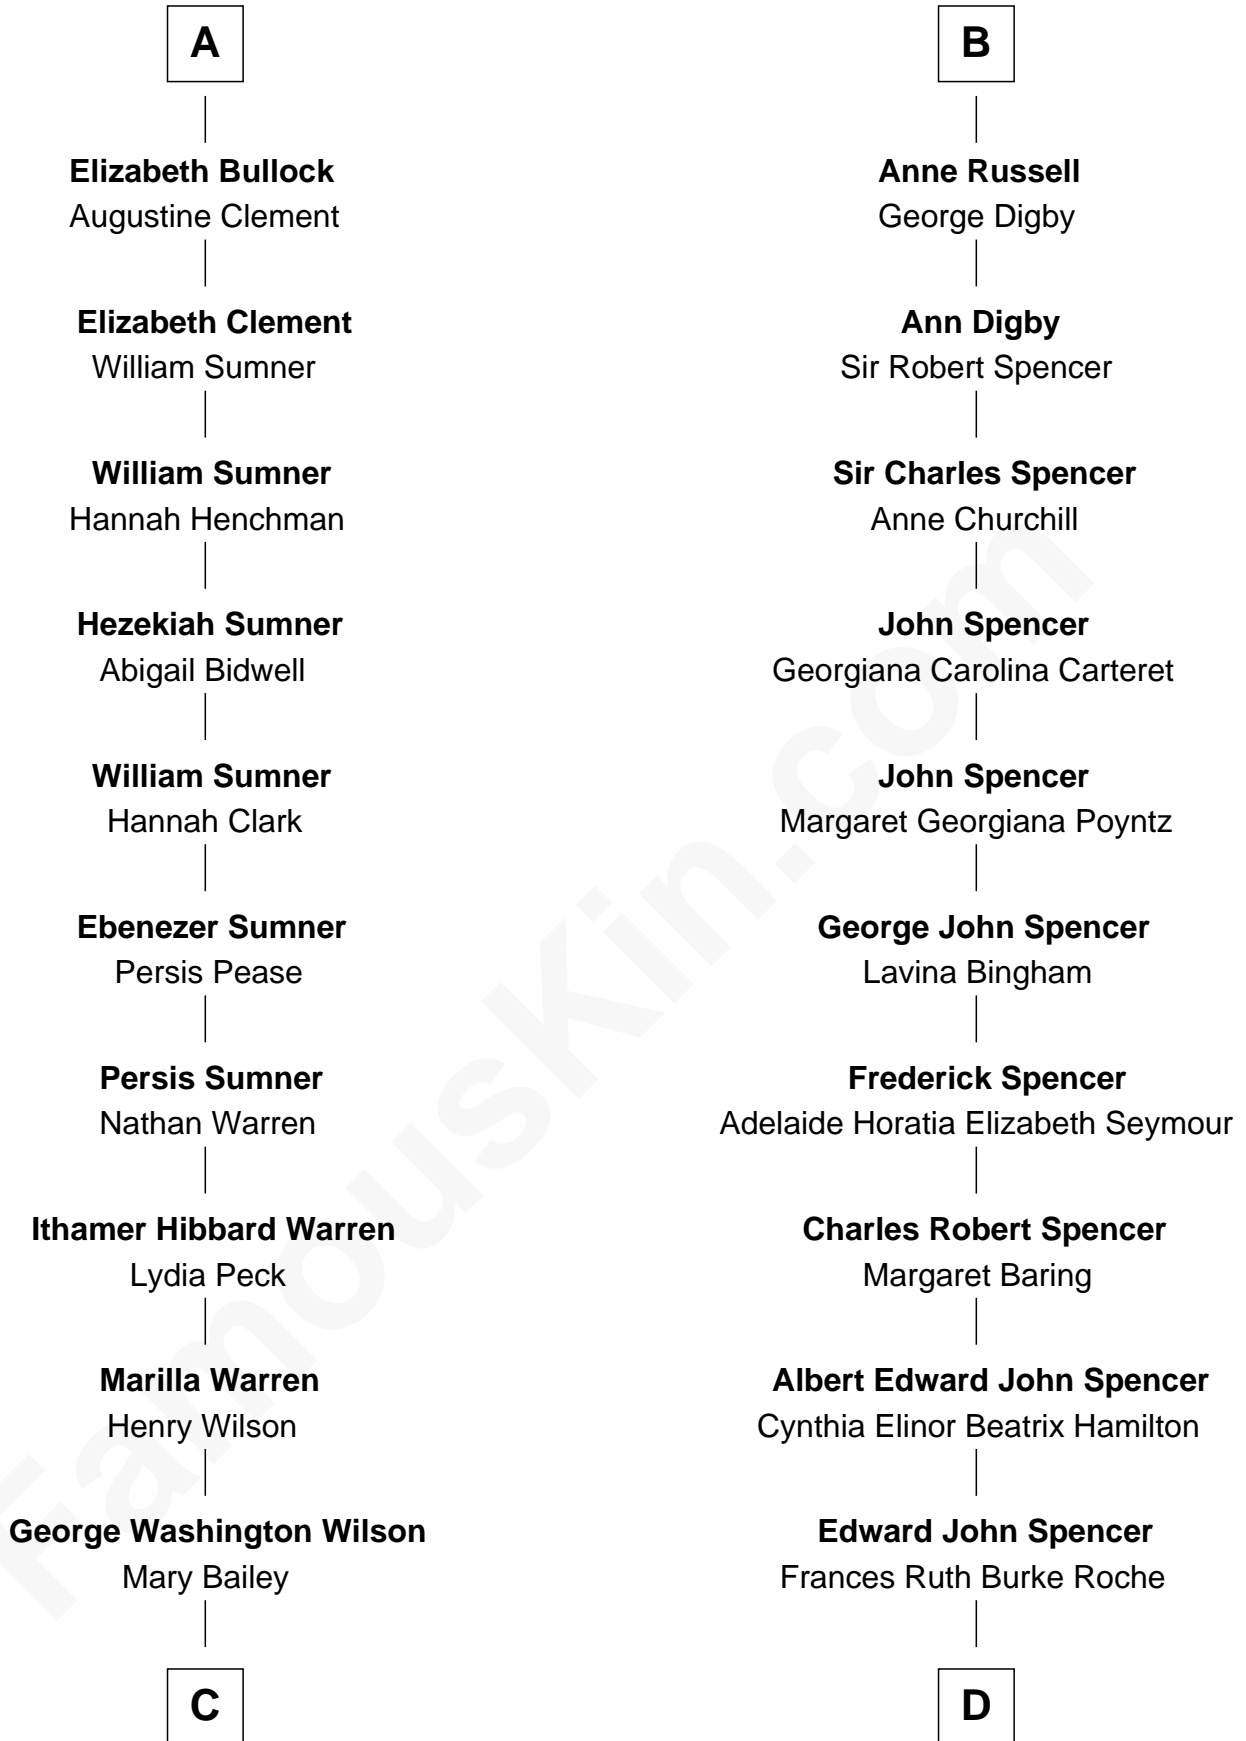

# FamousKin.com Relationship Chart of

**Kevin Love**

*NBA All-Star Player*

18th cousin 3 times removed of

**Prince Harry**

*Duke of Sussex*

**Sir John Howard**

**C**

**William Henry Wilson**  
Alta Lenora Chitwood

**William Coral Wilson**  
Edith Sophia Sthole

**Emily Glee Wilson**  
Edward Milton Love

**Stanley Sthole Love**  
Karen McCartney

**Kevin Love**  
*NBA All-Star Player*

**D**

**Princess Diana Frances Spencer**  
Charles III, King of the United Kingdom

**Prince Harry**  
*Duke of Sussex*

FamousKin.com