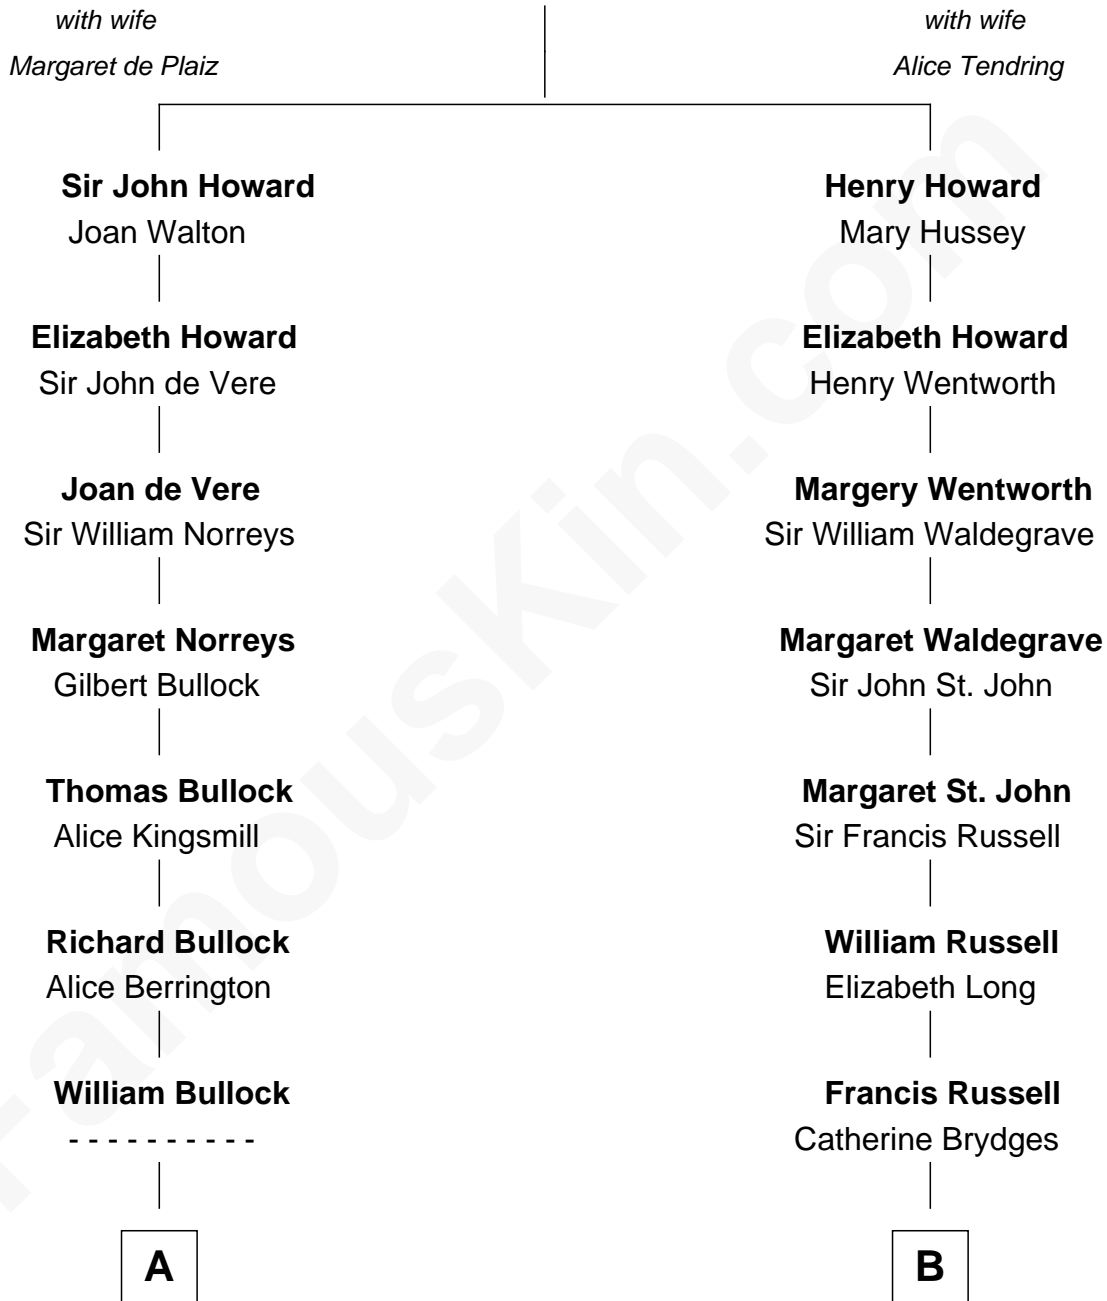

# FamousKin.com Relationship Chart of

**Kevin Love**

*NBA All-Star Player*

18th cousin 3 times removed of

**Prince Harry**

*Duke of Sussex*

**Sir John Howard**

**C**

**William Henry Wilson**  
Alta Lenora Chitwood

**William Coral Wilson**  
Edith Sophia Sthole

**Emily Glee Wilson**  
Edward Milton Love

**Stanley Sthole Love**  
Karen McCartney

**Kevin Love**  
*NBA All-Star Player*

**D**

**Princess Diana Frances Spencer**  
Charles III, King of the United Kingdom

**Prince Harry**  
*Duke of Sussex*

FamousKin.com