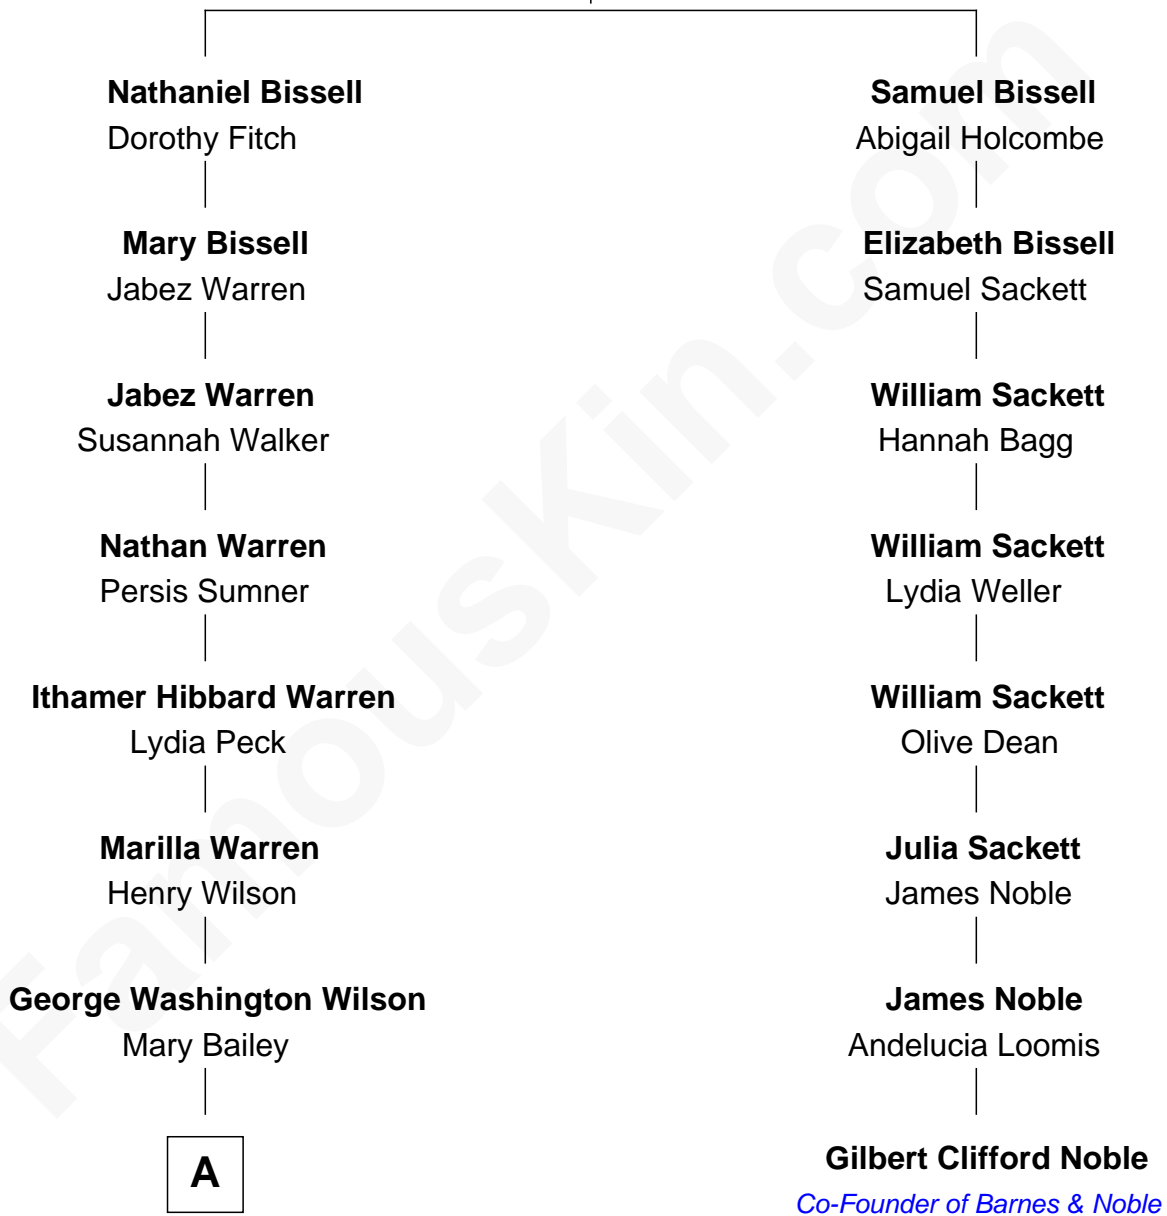

FamousKin.com Relationship Chart of

Kevin Love

NBA All-Star Player

7th cousin 4 times removed of

Gilbert Clifford Noble

Co-Founder of Barnes & Noble

John Bissell

A

William Henry Wilson

Alta Lenora Chitwood

William Coral Wilson

Edith Sophia Sthole

Emily Glee Wilson

Edward Milton Love

Stanley Sthole Love

Karen McCartney