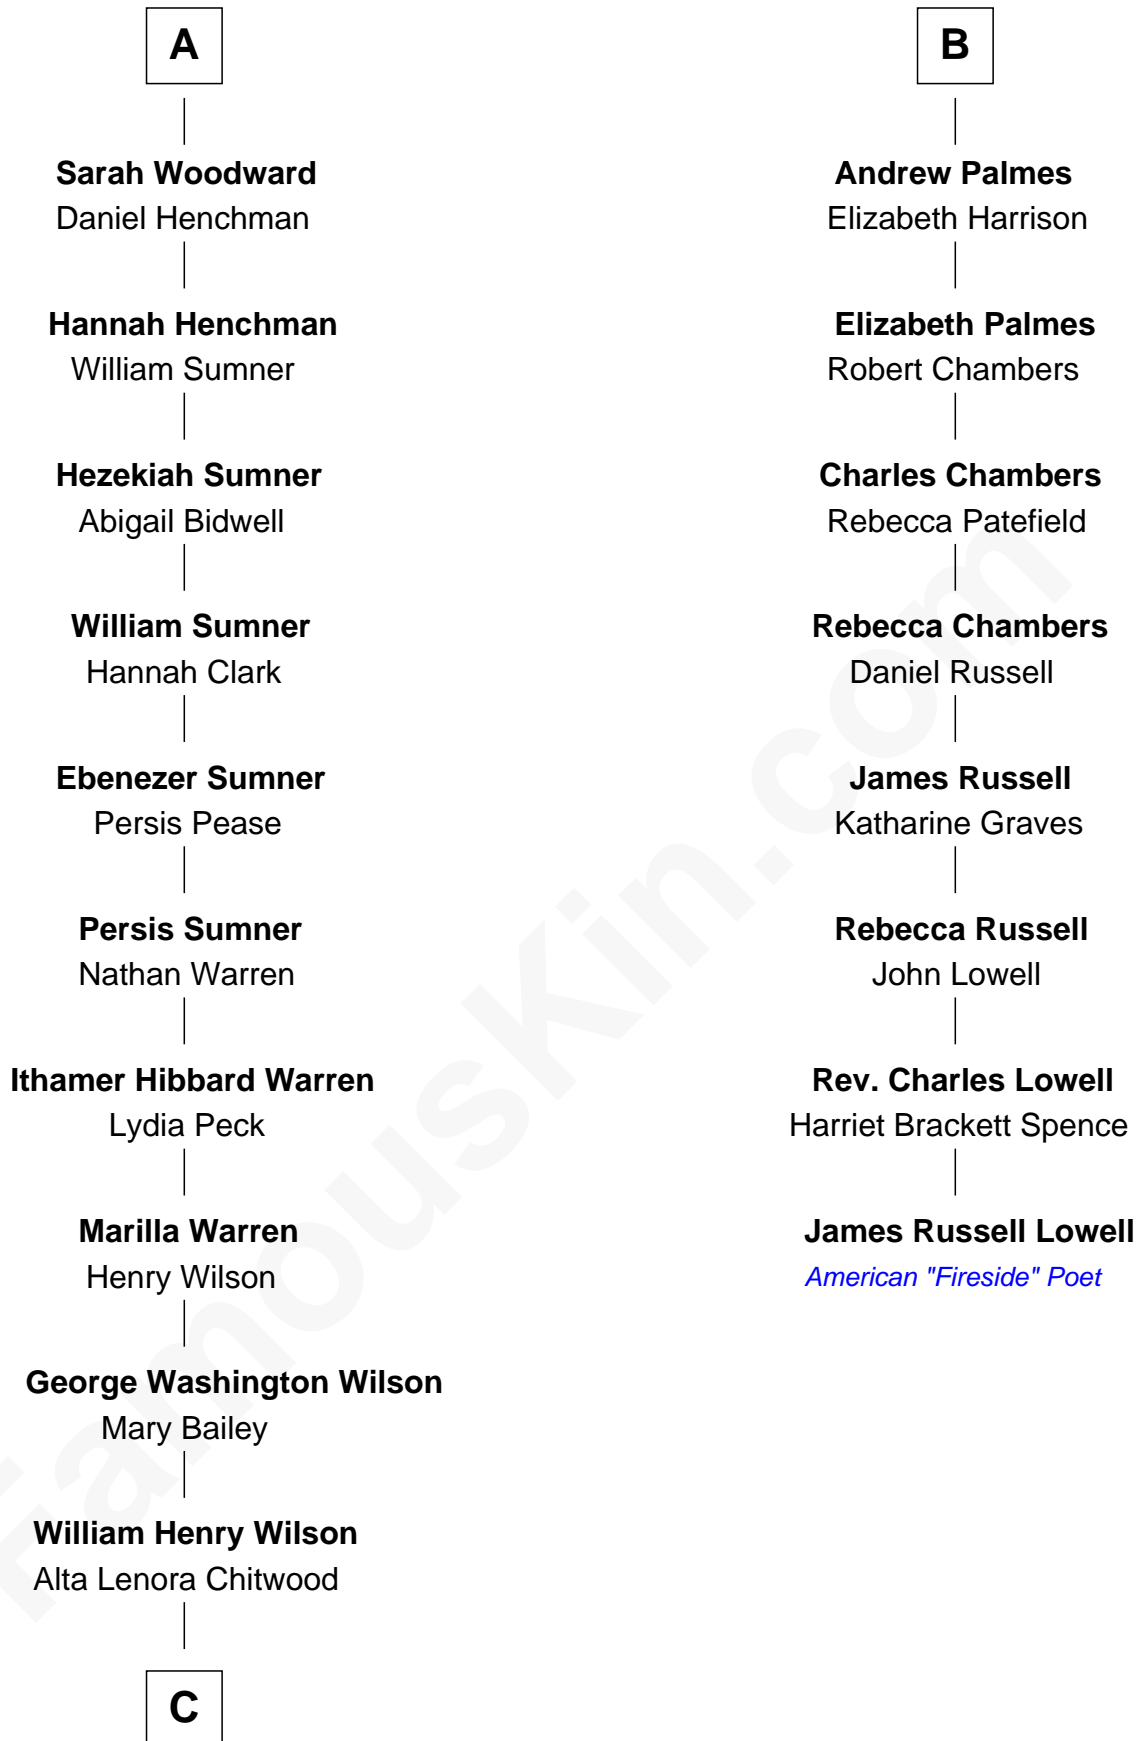

# FamousKin.com Relationship Chart of

**Kevin Love**

*NBA All-Star Player*

14th cousin 6 times removed of

**James Russell Lowell**

*American "Fireside" Poet*

**Sir Walter Devereux**

Elizabeth Bromwich

**John Rudhall**

Mary Fettiplace

**Frances Rudhall**

Richard Woodward

**Hezekiah Woodward**

Frances - - - - -

**A**

**Sir Walter Devereux**

Elizabeth Merbery

**Sir Walter Devereux**

Anne Ferrers

**Elizabeth Devereux**

Sir Richard Corbet

**Sir Robert Corbet**

Elizabeth Vernon

**Sir Roger Corbet**

Anne Windsor

**Margaret Corbet**

Sir Francis Palmes

**Sir Francis Palmes**

Mary Hadnall

**B**

**C**

William Coral Wilson