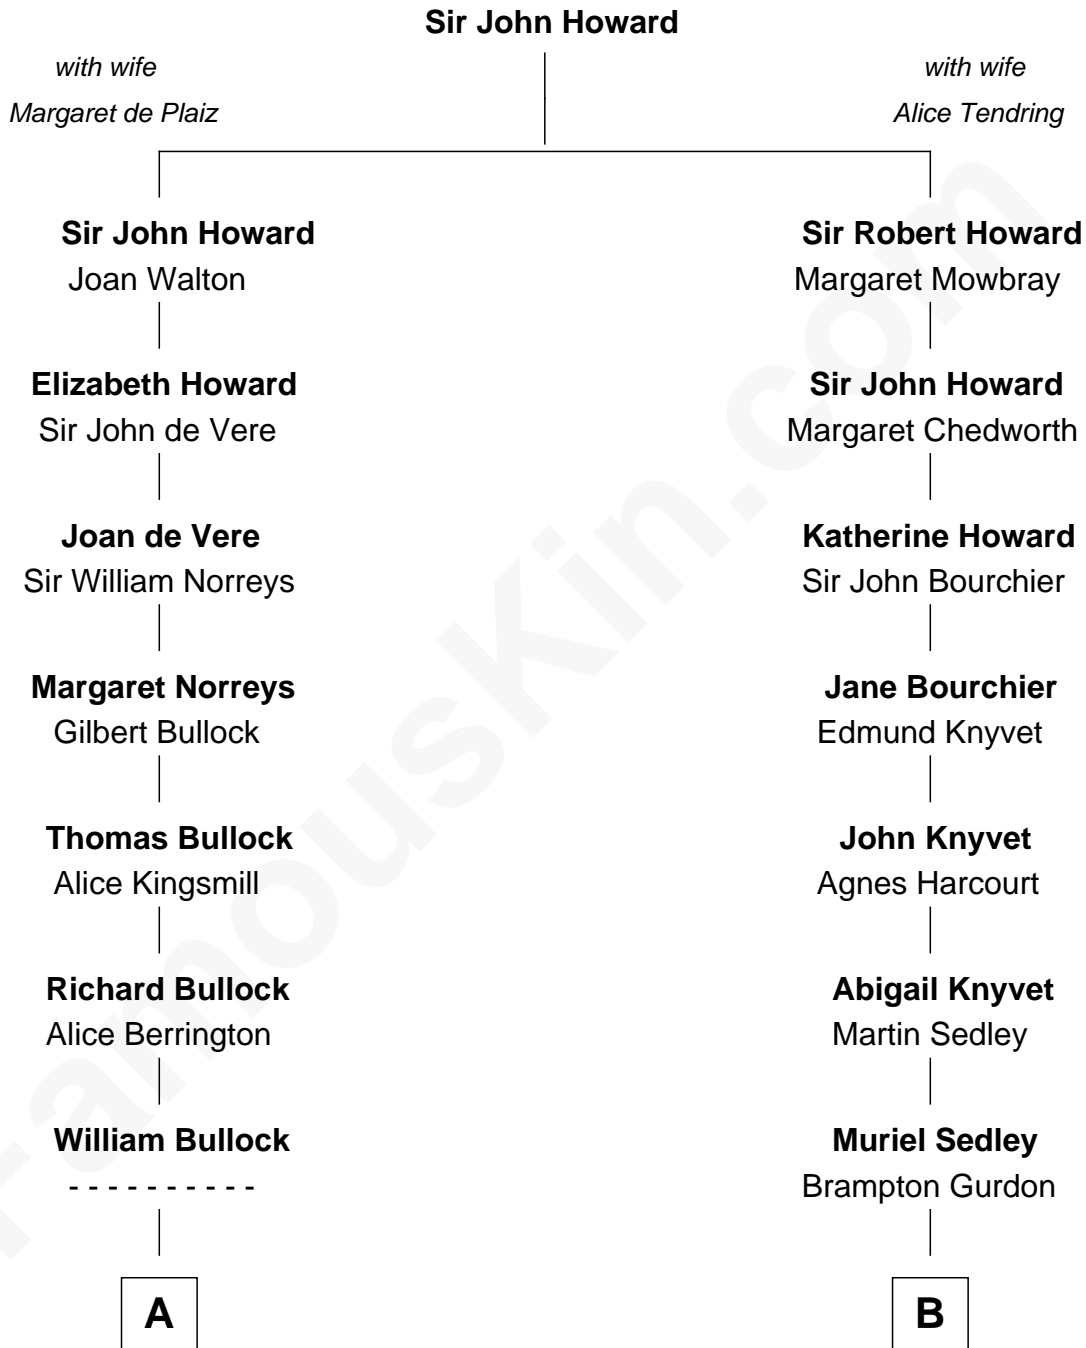

FamousKin.com Relationship Chart of

Kevin Love

NBA All-Star Player

17th cousin 4 times removed of

John Adams Morgan

1952 Olympic Sailing Gold Medalist

C

William Henry Wilson

Alta Lenora Chitwood

William Coral Wilson

Edith Sophia Sthole

Emily Glee Wilson

Edward Milton Love

Stanley Sthole Love

Karen McCartney

Kevin Love