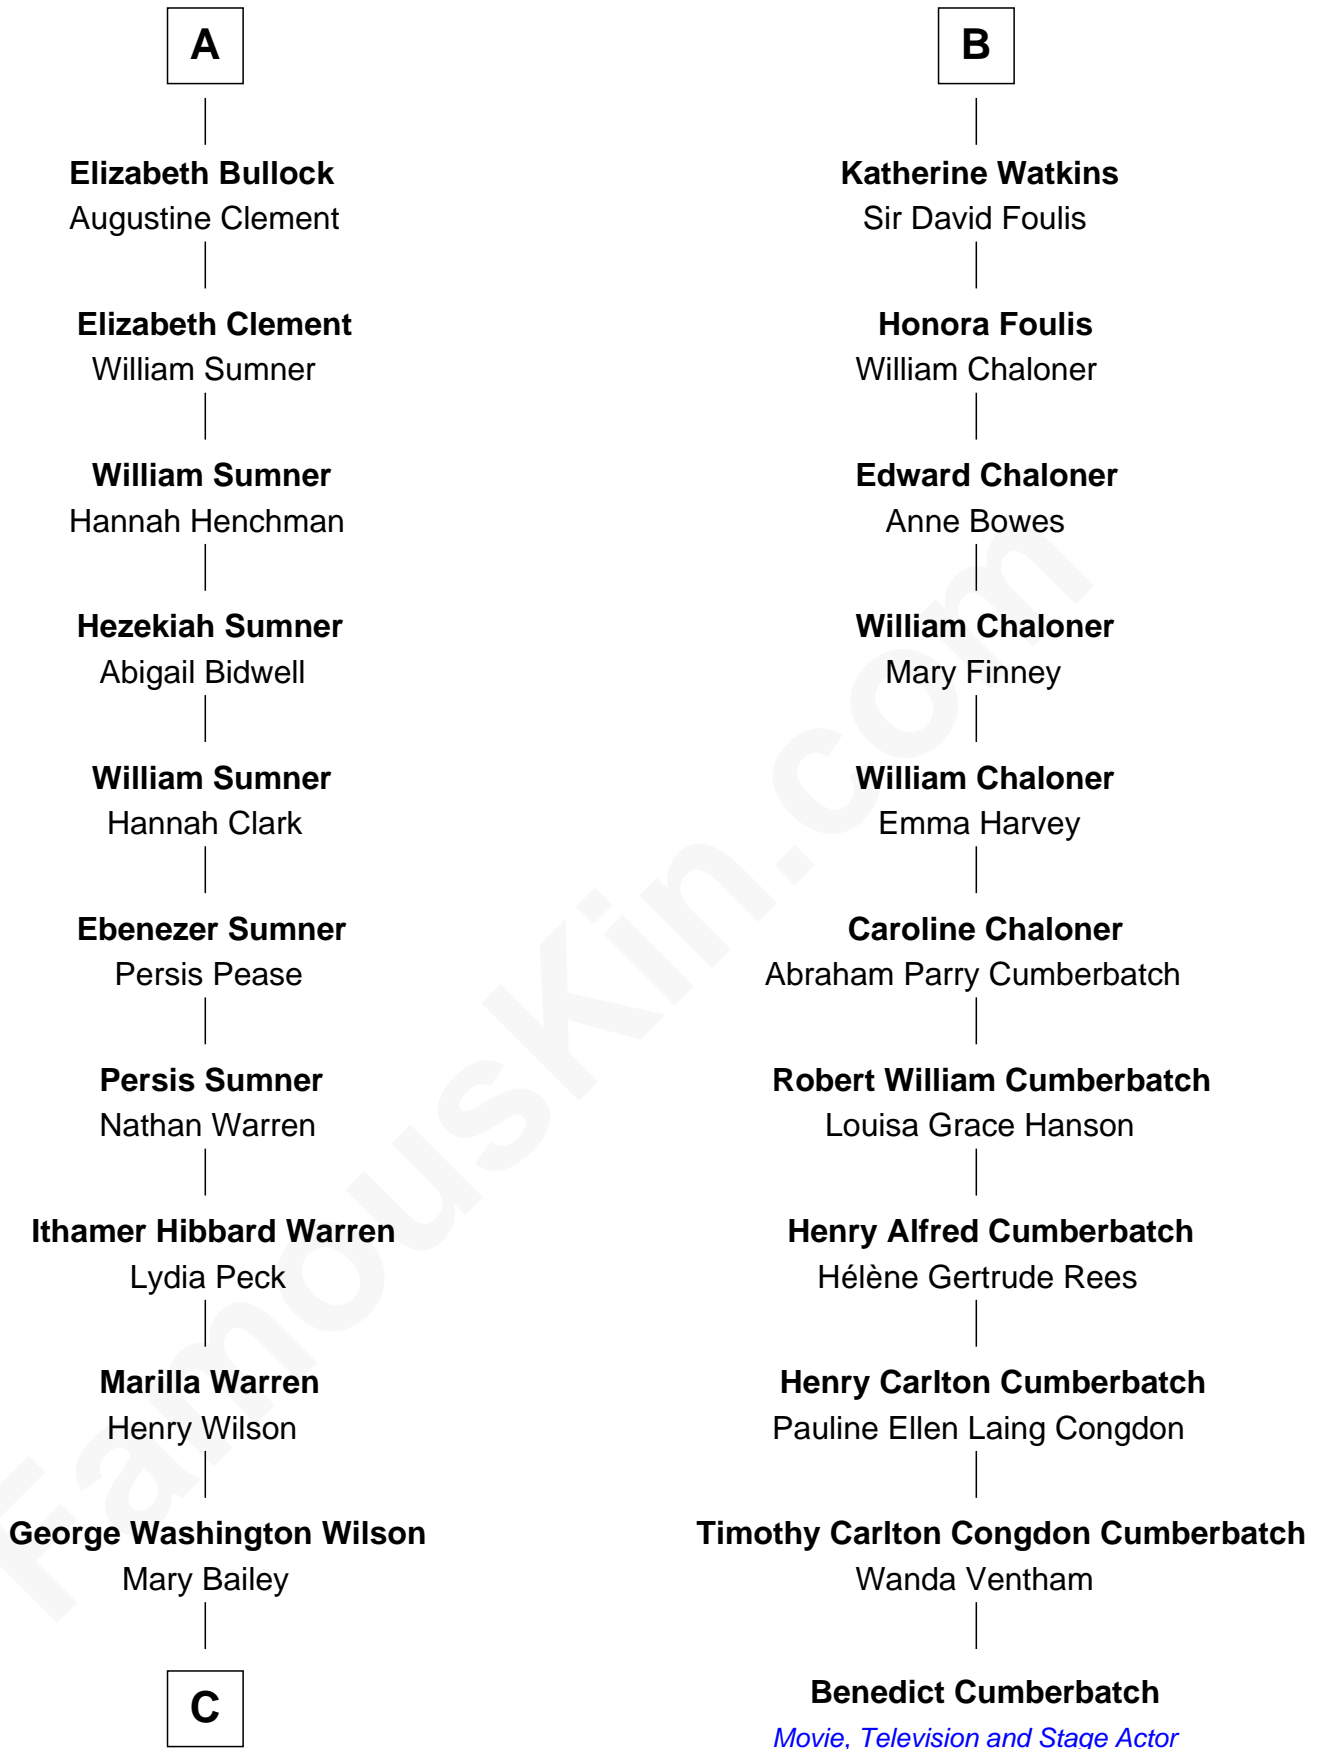

FamousKin.com Relationship Chart of

Kevin Love

NBA All-Star Player

17th cousin 4 times removed of

Benedict Cumberbatch

Movie, Television and Stage Actor

Sir John Howard

C

William Henry Wilson

Alta Lenora Chitwood

William Coral Wilson

Edith Sophia Sthole

Emily Glee Wilson

Edward Milton Love

Stanley Sthole Love

Karen McCartney