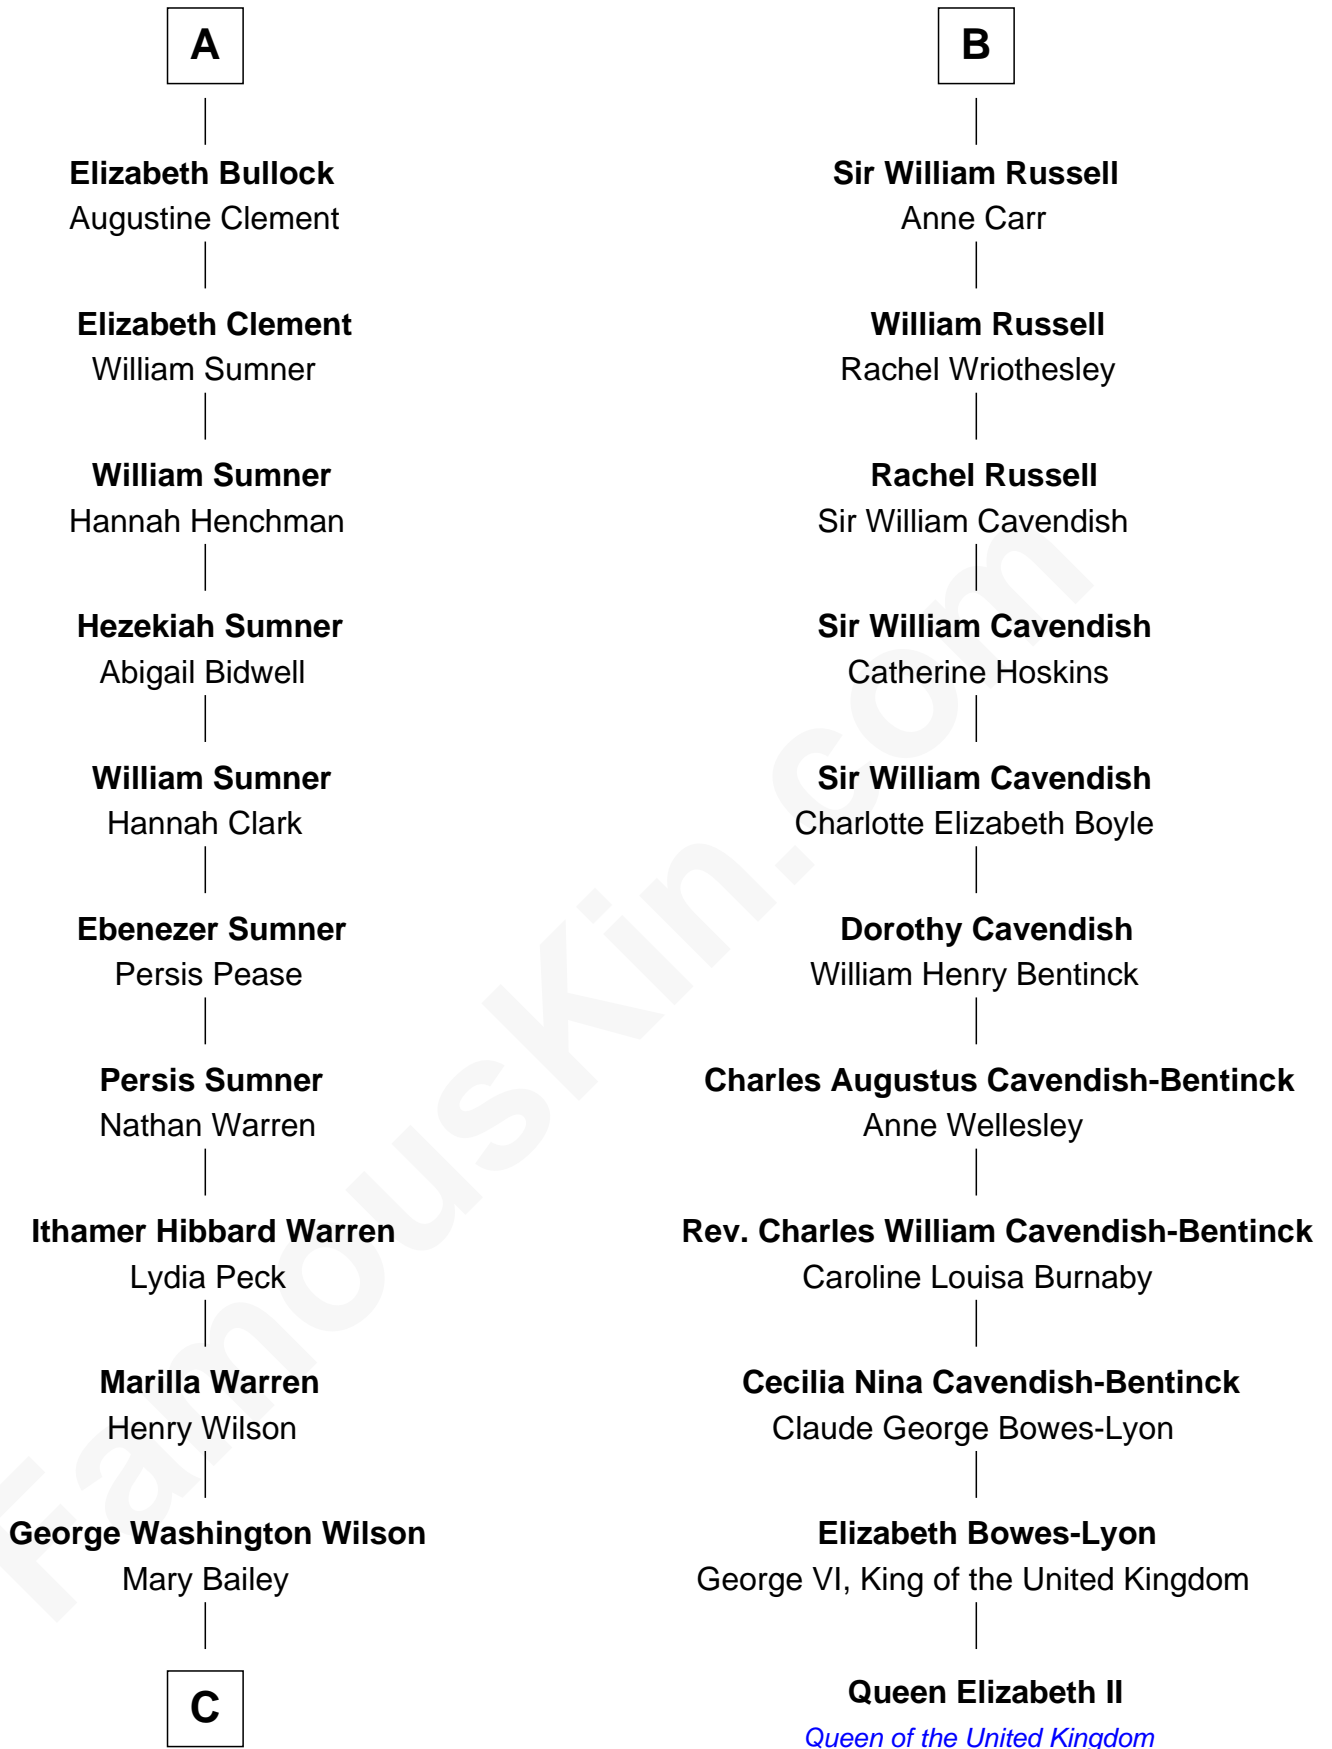

FamousKin.com Relationship Chart of

Kevin Love

NBA All-Star Player

17th cousin 4 times removed of

Queen Elizabeth II

Queen of the United Kingdom

C

William Henry Wilson