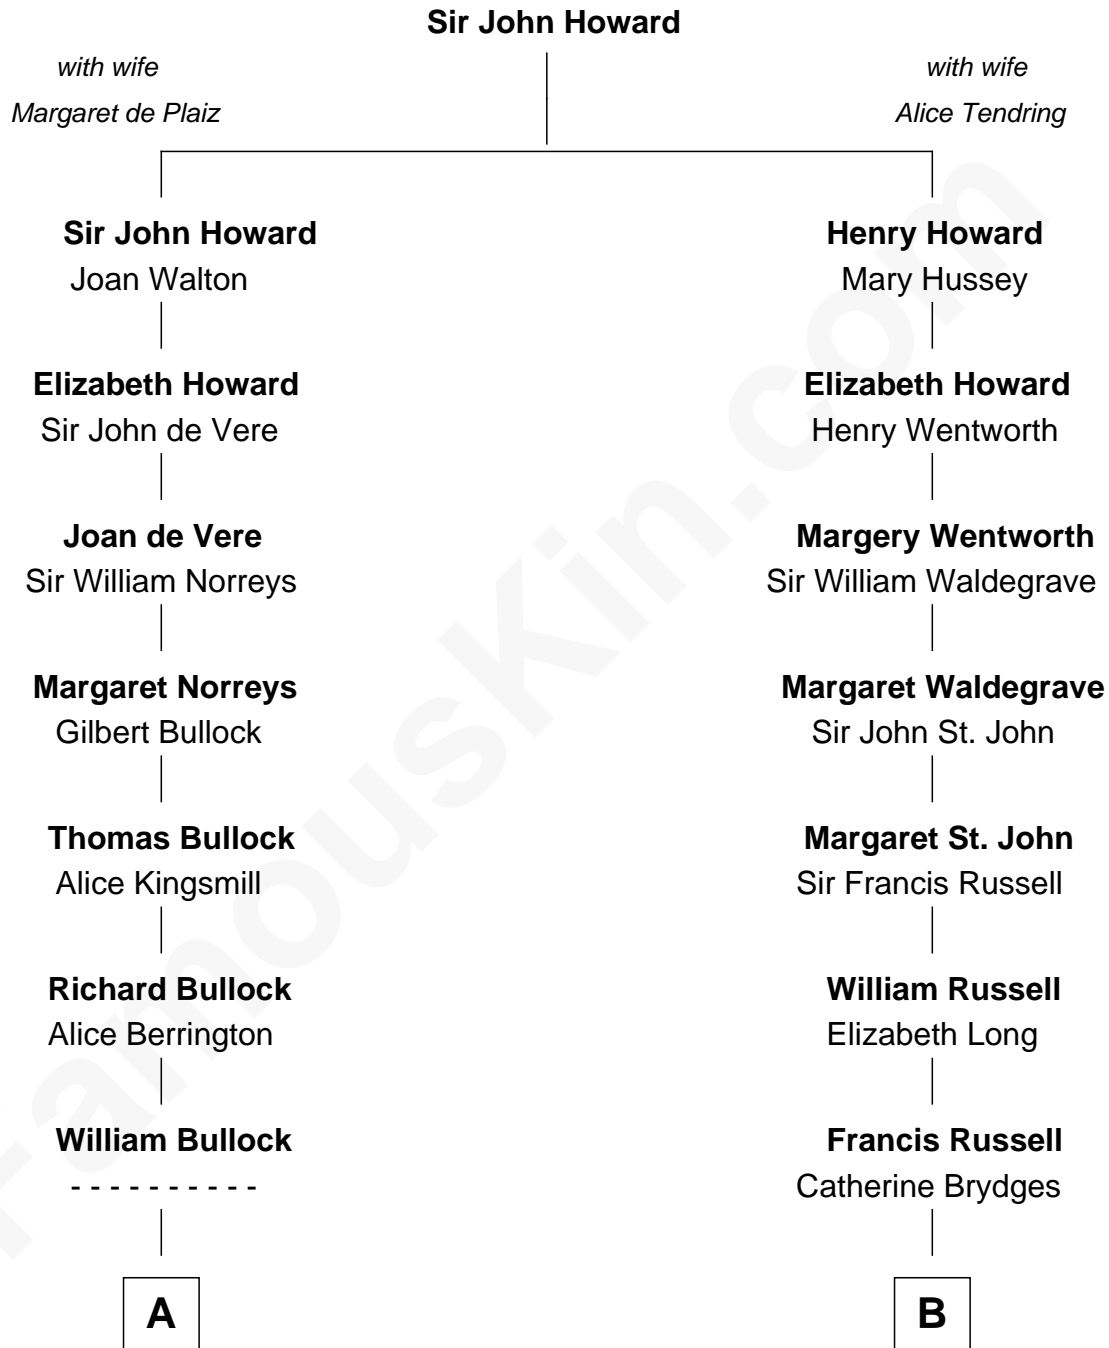

FamousKin.com Relationship Chart of

Kevin Love

NBA All-Star Player

17th cousin 4 times removed of

Queen Elizabeth II

Queen of the United Kingdom

C

William Henry Wilson

Alta Lenora Chitwood

William Coral Wilson

Edith Sophia Sthole

Emily Glee Wilson

Edward Milton Love

Stanley Sthole Love

Karen McCartney

Kevin Love