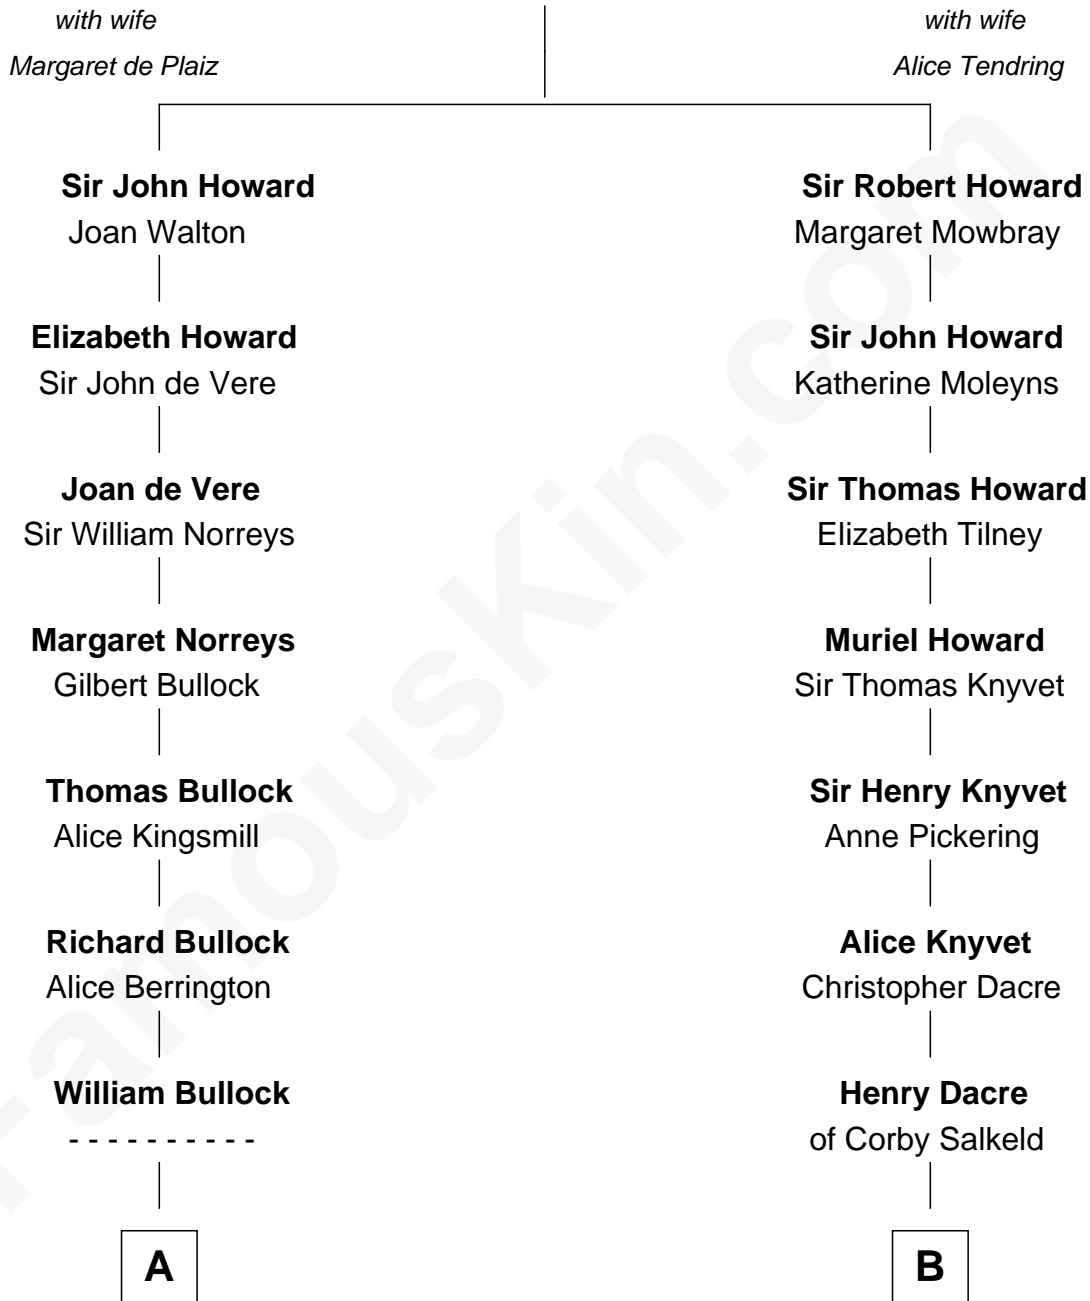

FamousKin.com Relationship Chart of

Kevin Love

NBA All-Star Player

17th cousin 4 times removed of

Tilda Swinton

Movie Actress

Sir John Howard

C

William Henry Wilson

Alta Lenora Chitwood

William Coral Wilson

Edith Sophia Sthole

Emily Glee Wilson

Edward Milton Love

Stanley Sthole Love

Karen McCartney