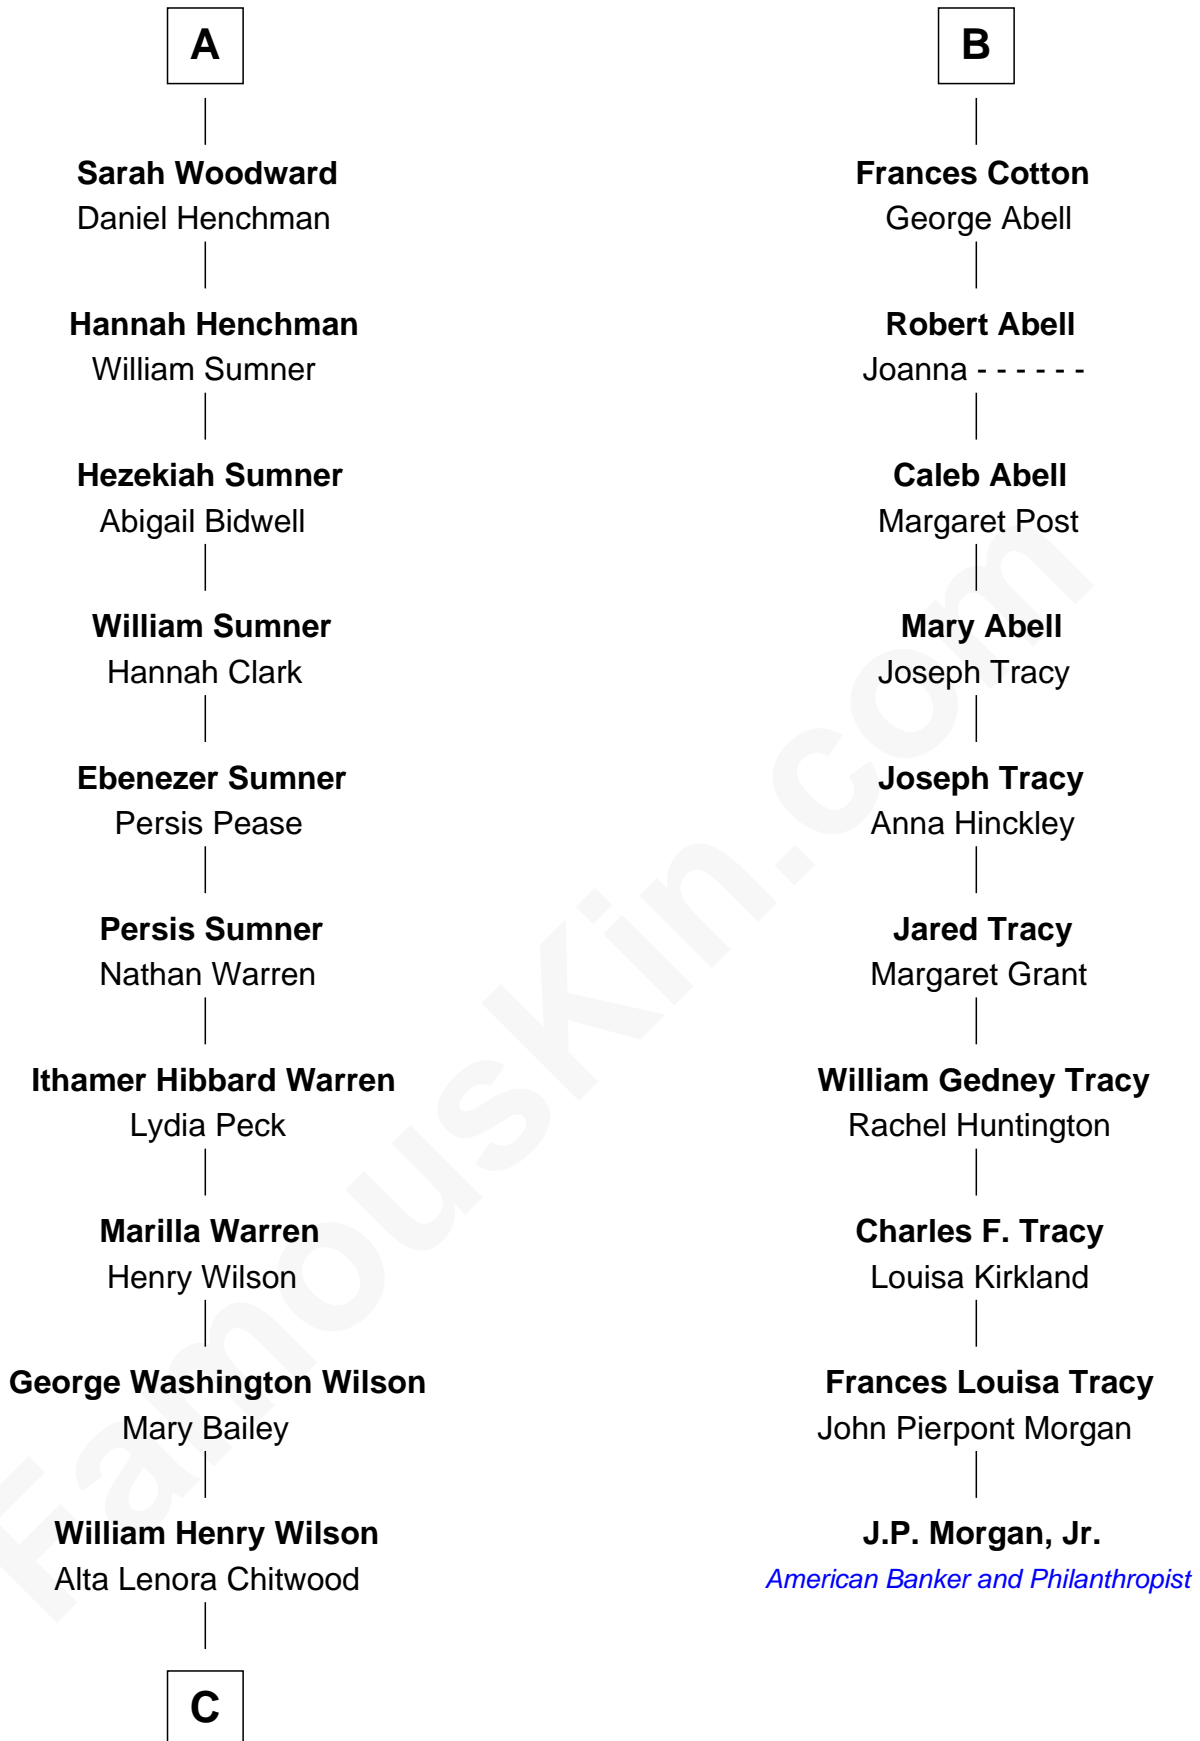

# FamousKin.com Relationship Chart of

**Kevin Love**

*NBA All-Star Player*

16th cousin 4 times removed of

**J.P. Morgan, Jr.**

*American Banker and Philanthropist*

**Sir Walter Devereux**

Elizabeth Bromwich

**John Rudhall**

Mary Fettiplace

**Frances Rudhall**

Richard Woodward

**Hezekiah Woodward**

Frances - - - - -

**A**

**Sir Walter Devereux**

Elizabeth Merbery

**Sir Walter Devereux**

Anne Ferrers

**Elizabeth Devereux**

Sir Richard Corbet

**Sir Robert Corbet**

Elizabeth Vernon

**Dorothy Corbet**

Sir Richard Mainwaring

**Sir Arthur Mainwaring**

Margaret Mainwaring

**Mary Mainwaring**

Richard Cotton

**B**

**C**

—  
**William Coral Wilson**