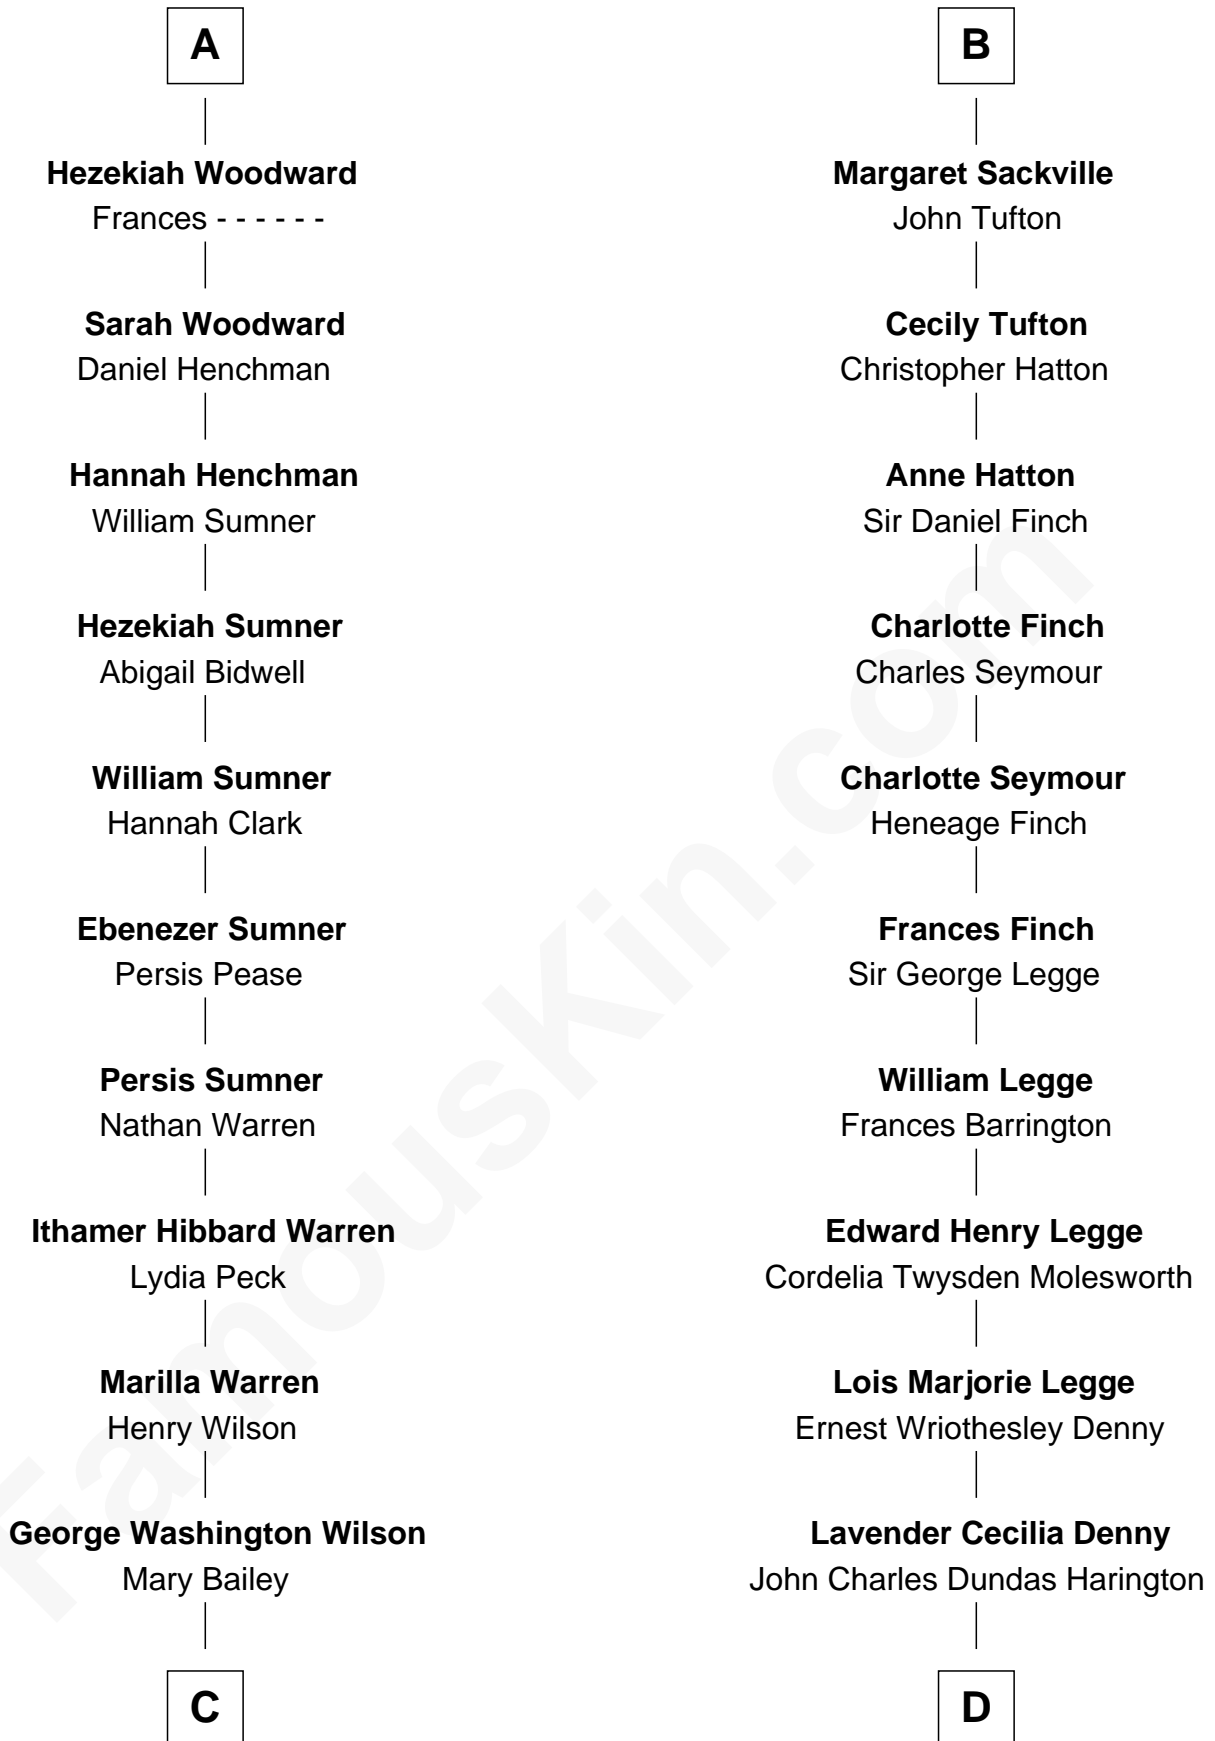

FamousKin.com Relationship Chart of

Kevin Love

NBA All-Star Player

18th cousin 3 times removed of

Kit Harington

TV Actor - "Game of Thrones"

C

William Henry Wilson
Alta Lenora Chitwood

William Coral Wilson
Edith Sophia Sthole

Emily Glee Wilson
Edward Milton Love

Stanley Sthole Love
Karen McCartney

Kevin Love
NBA All-Star Player

D

Sir David Richard Harington
Deborah Jane Catesby

Kit Harington
TV Actor - "Game of Thrones"

FamousKin.com