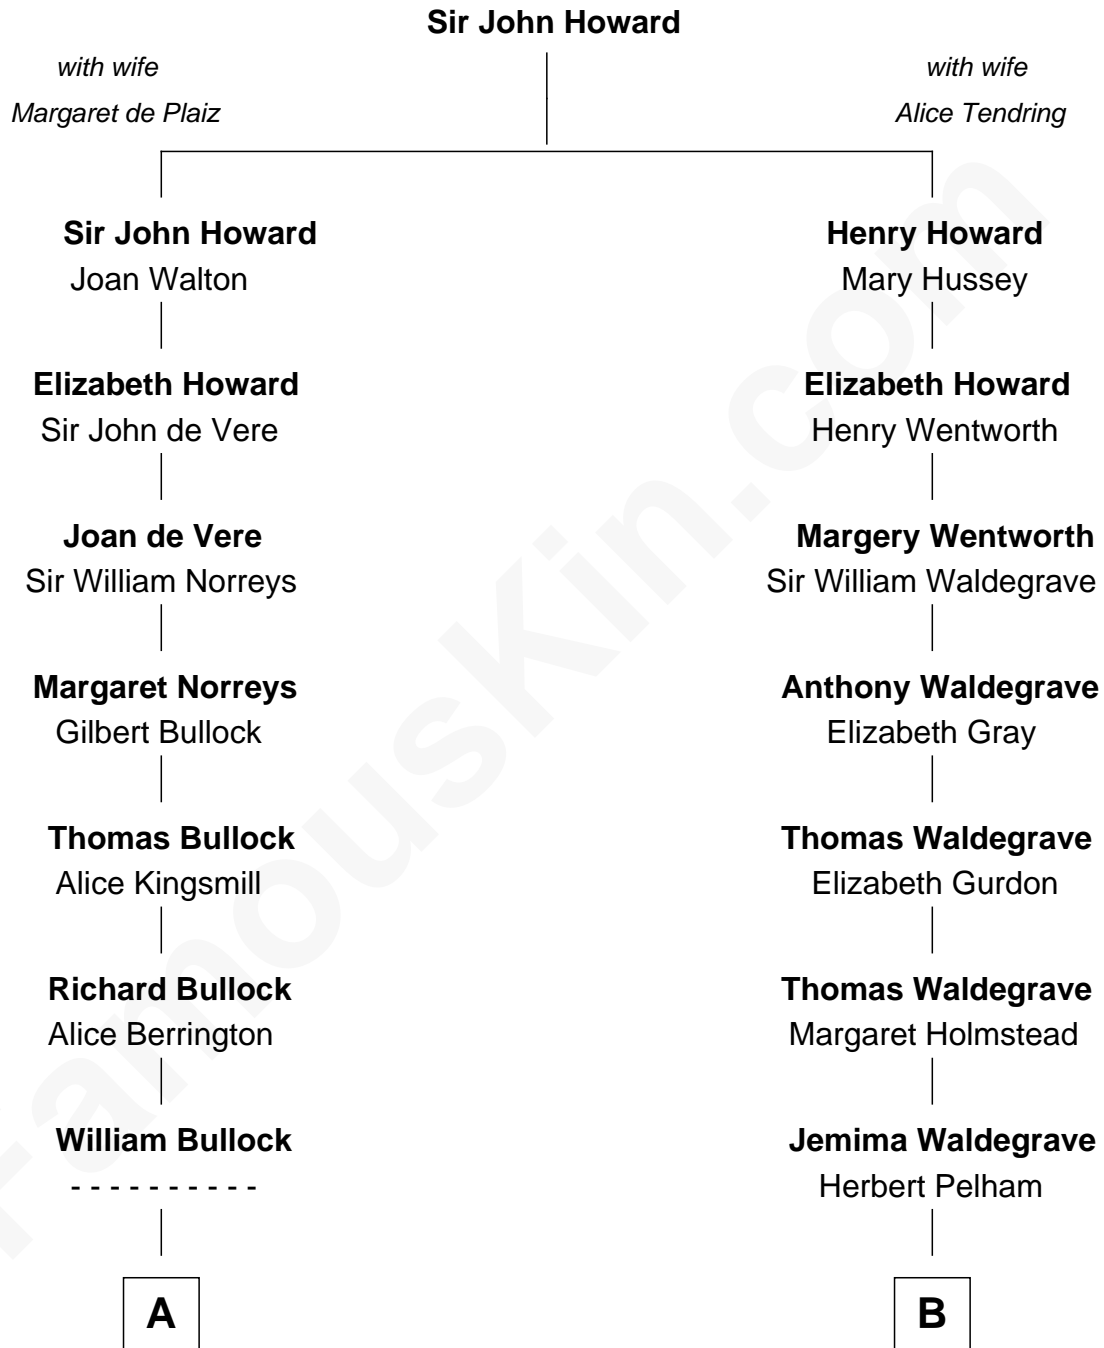

# FamousKin.com Relationship Chart of

**Kevin Love**

*NBA All-Star Player*

18th cousin 3 times removed of

**John Cena**

*Movie Actor and WWE Pro Wrestler*

**C**

**William Henry Wilson**  
Alta Lenora Chitwood

**William Coral Wilson**  
Edith Sophia Sthole

**Emily Glee Wilson**  
Edward Milton Love

**Stanley Sthole Love**  
Karen McCartney

**Kevin Love**  
*NBA All-Star Player*

**D**

**Carol Frances Lupien**  
John Joseph Cena