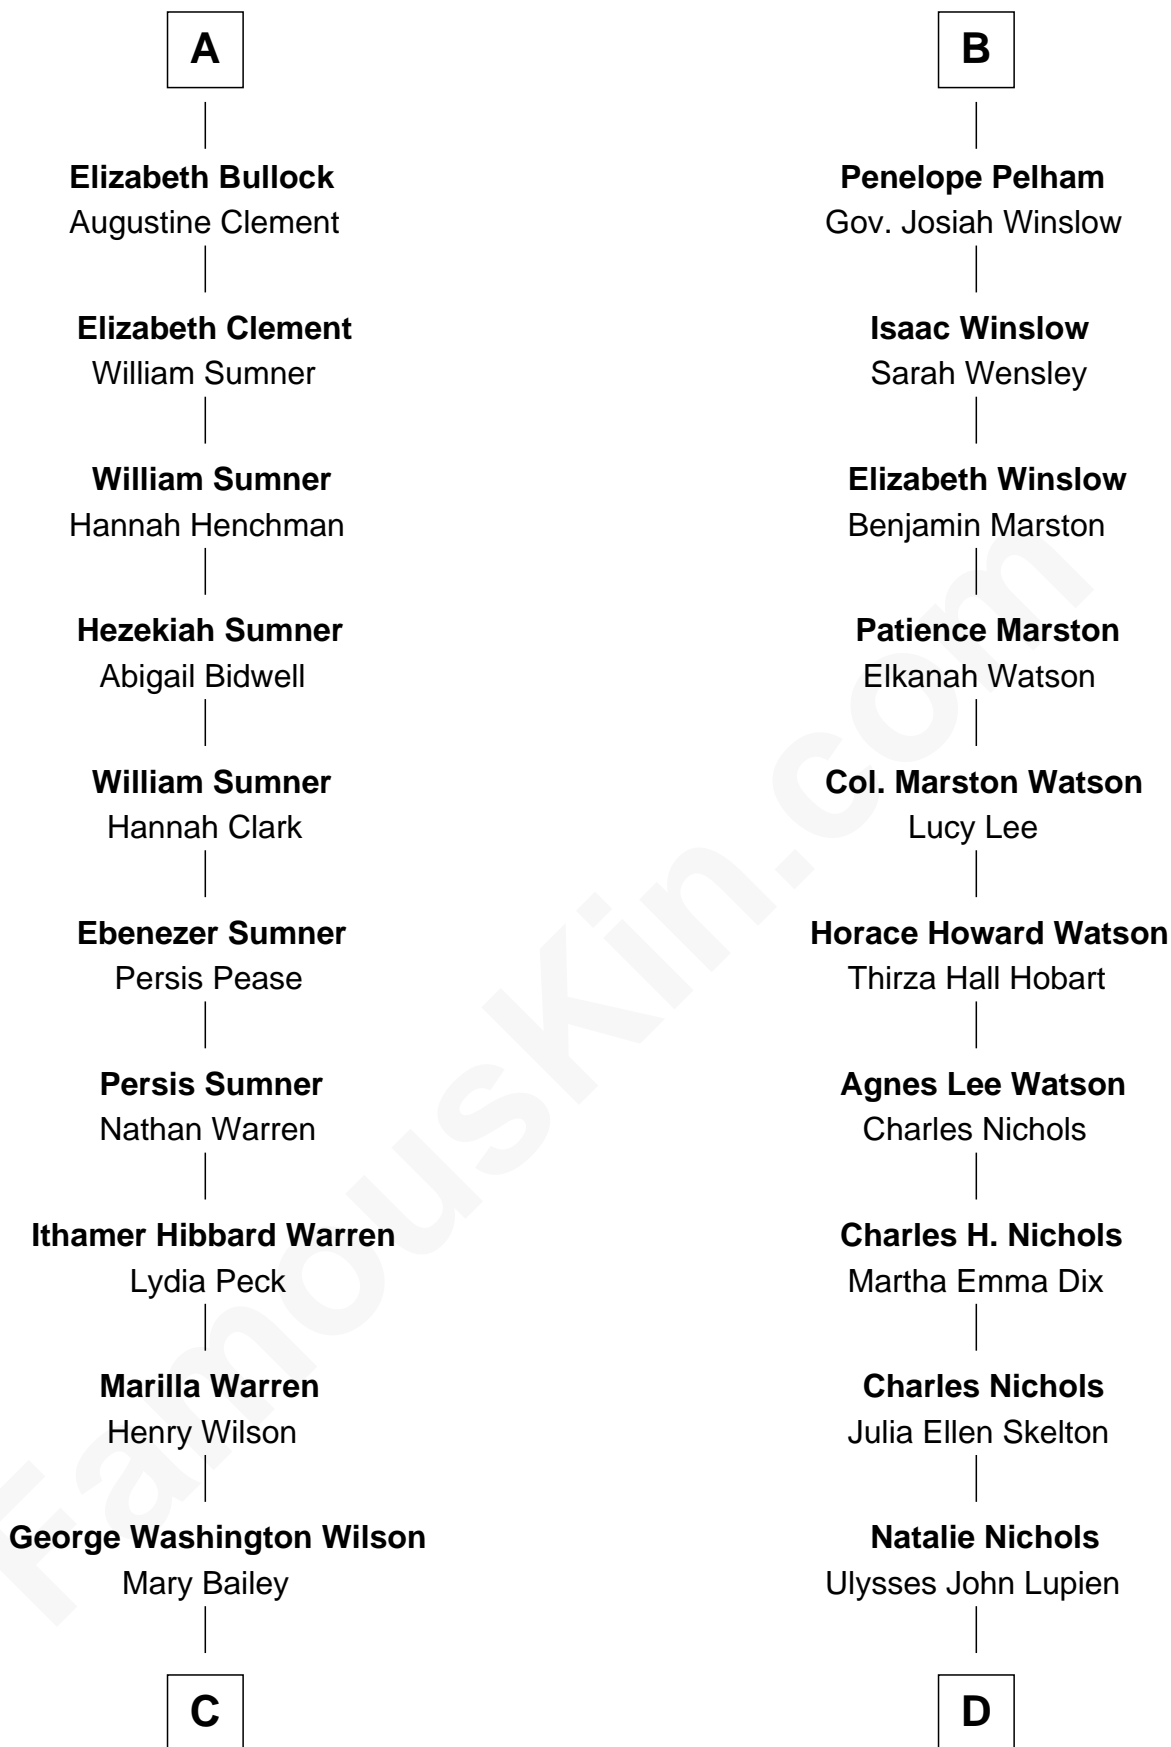

# FamousKin.com Relationship Chart of

**Kevin Love**

*NBA All-Star Player*

18th cousin 3 times removed of

**John Cena**

*Movie Actor and WWE Pro Wrestler*

**C**

**William Henry Wilson**  
Alta Lenora Chitwood

**William Coral Wilson**  
Edith Sophia Sthole

**Emily Glee Wilson**  
Edward Milton Love

**Stanley Sthole Love**  
Karen McCartney

**Kevin Love**  
*NBA All-Star Player*

**D**

**Carol Frances Lupien**  
John Joseph Cena