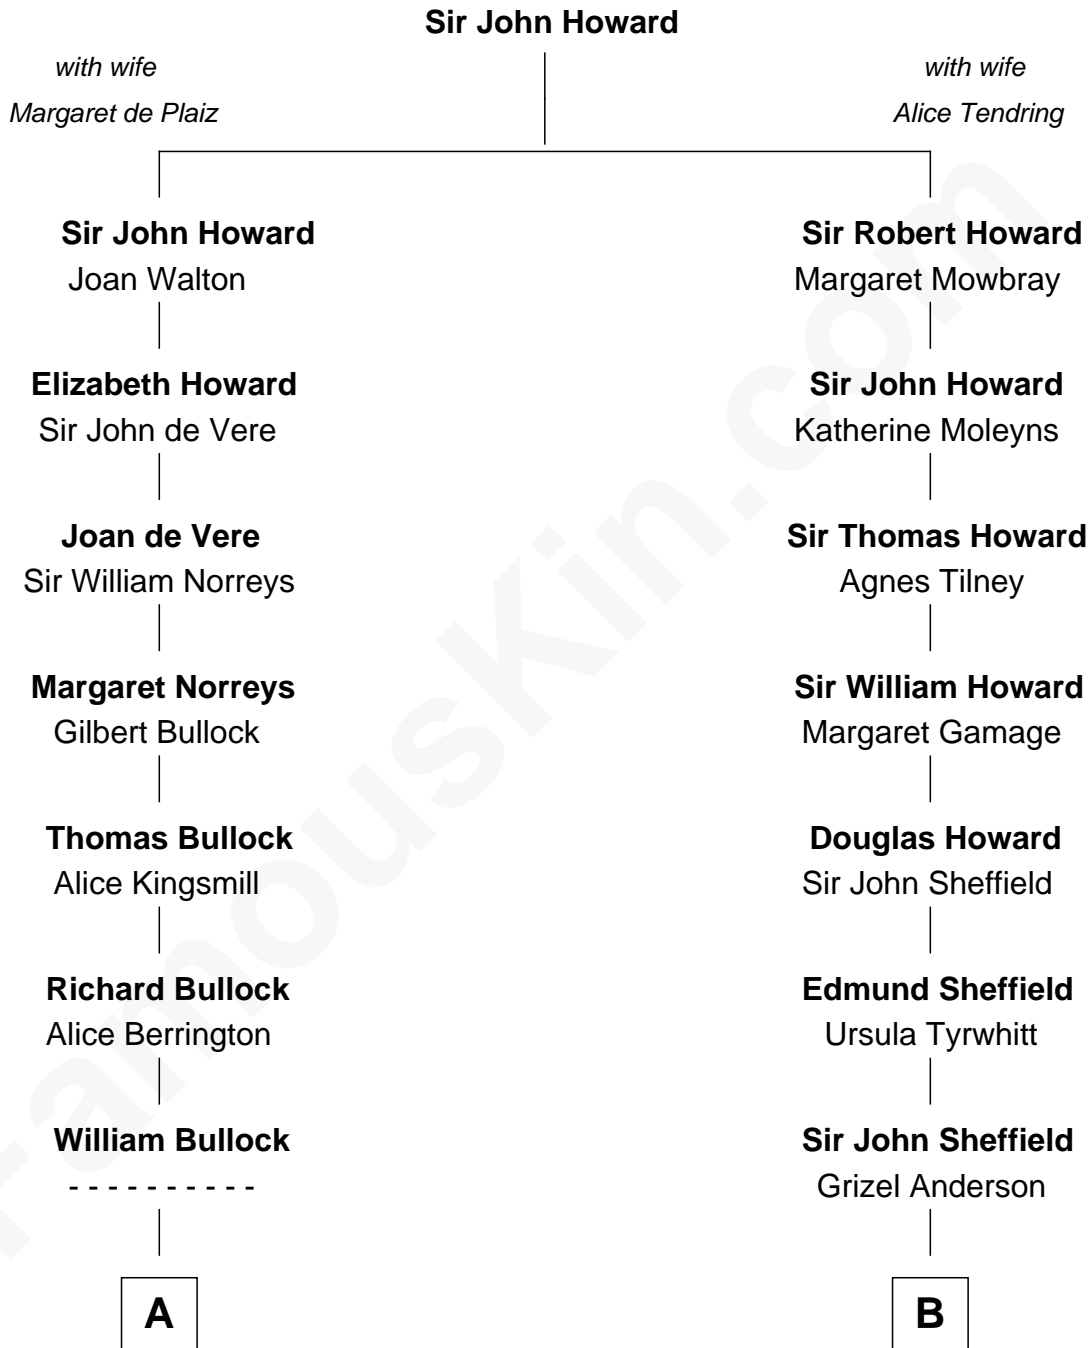

FamousKin.com Relationship Chart of

Kevin Love

NBA All-Star Player

17th cousin 4 times removed of

Cara Delevingne

Fashion Model and Movie Actress

C

William Henry Wilson

Alta Lenora Chitwood

William Coral Wilson

Edith Sophia Sthole

Emily Glee Wilson

Edward Milton Love

Stanley Sthole Love

Karen McCartney

Kevin Love