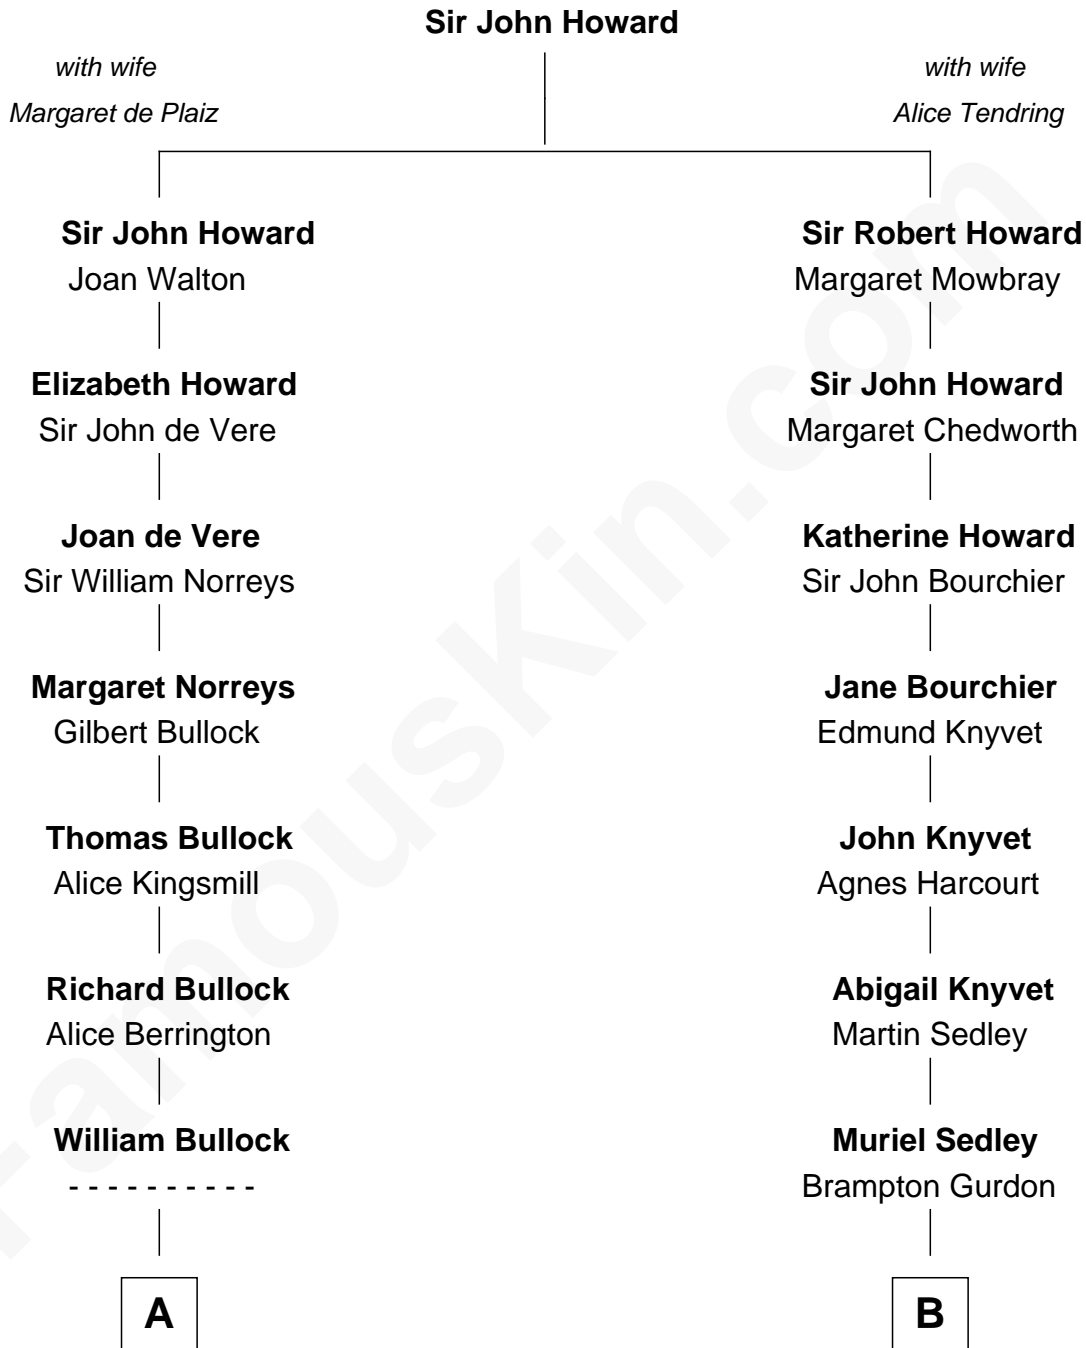

FamousKin.com Relationship Chart of

Kevin Love

NBA All-Star Player

15th cousin 6 times removed of

Leverett Saltonstall

55th Governor of Massachusetts

C

William Henry Wilson

Alta Lenora Chitwood

William Coral Wilson

Edith Sophia Sthole

Emily Glee Wilson

Edward Milton Love

Stanley Sthole Love

Karen McCartney

Kevin Love