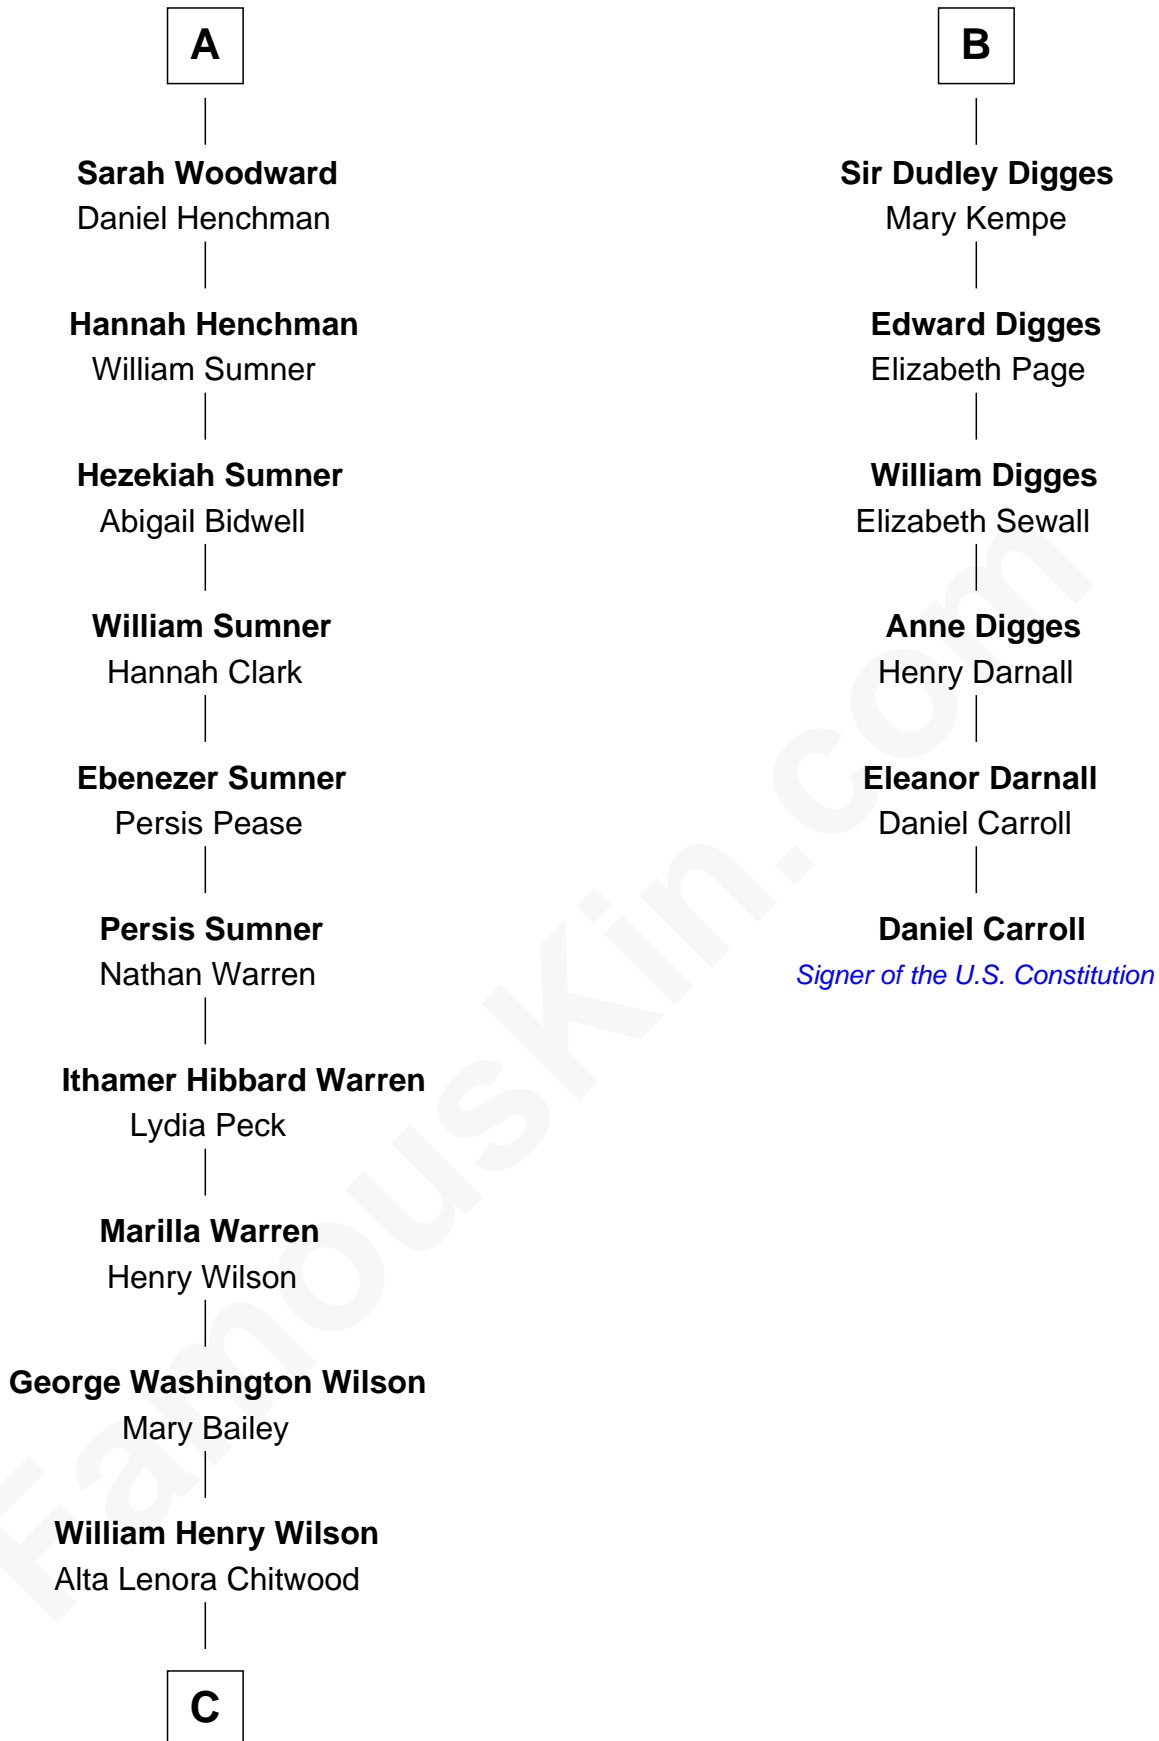

# FamousKin.com Relationship Chart of

**Kevin Love**

*NBA All-Star Player*

12th cousin 8 times removed of

**Daniel Carroll**

*Signer of the U.S. Constitution*

**Sir Walter Devereux**

Elizabeth Bromwich

Elizabeth Merbery

**Anne Devereux**

William Herbert

**Maud Herbert**

Henry Percy

**Eleanor Percy**

Edward Stafford

**Mary Stafford**

George Neville

**Ursula Neville**

Sir Warham St. Leger

**Anne St. Leger**

Thomas Digges

**B**

**C**

William Coral Wilson

Edith Sophia Sthole

Emily Glee Wilson

Edward Milton Love

Stanley Sthole Love

Karen McCartney

Kevin Love

*NBA All-Star Player*

FamousKin.com