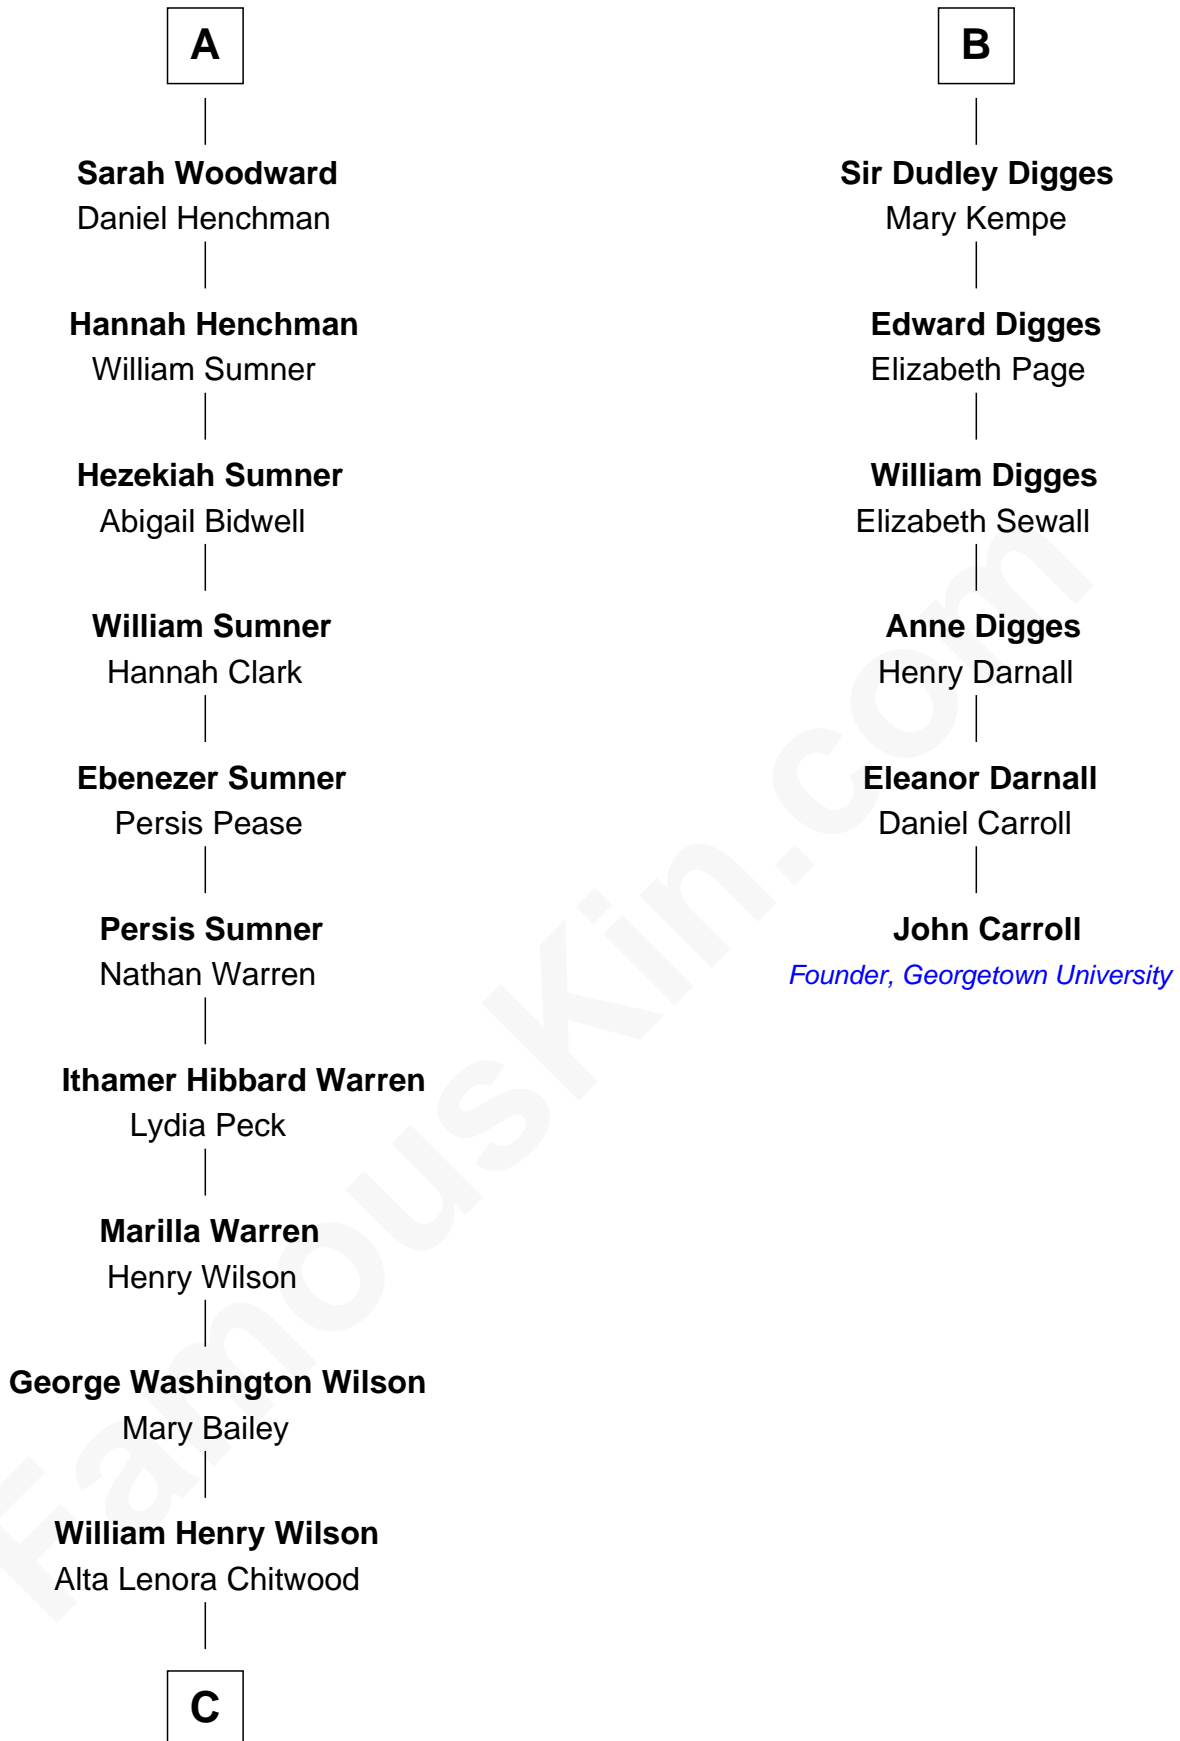

# FamousKin.com Relationship Chart of

**Kevin Love**

*NBA All-Star Player*

12th cousin 8 times removed of

**John Carroll**

*Founder of Georgetown University*

**Sir Walter Devereux**

Elizabeth Bromwich

**Elizabeth Devereux**

John Milborne

**Simon Milborne**

Jane Baskerville

**Anne Milborne**

William Rudhall

**John Rudhall**

Isabella Whittington

Elizabeth Merbery

**Anne Devereux**

William Herbert

**Maud Herbert**

Henry Percy

**Eleanor Percy**

Edward Stafford

**Mary Stafford**

George Neville

**Ursula Neville**

Sir Warham St. Leger

**Anne St. Leger**

Thomas Digges

**B**

**C**

—  
**William Coral Wilson**