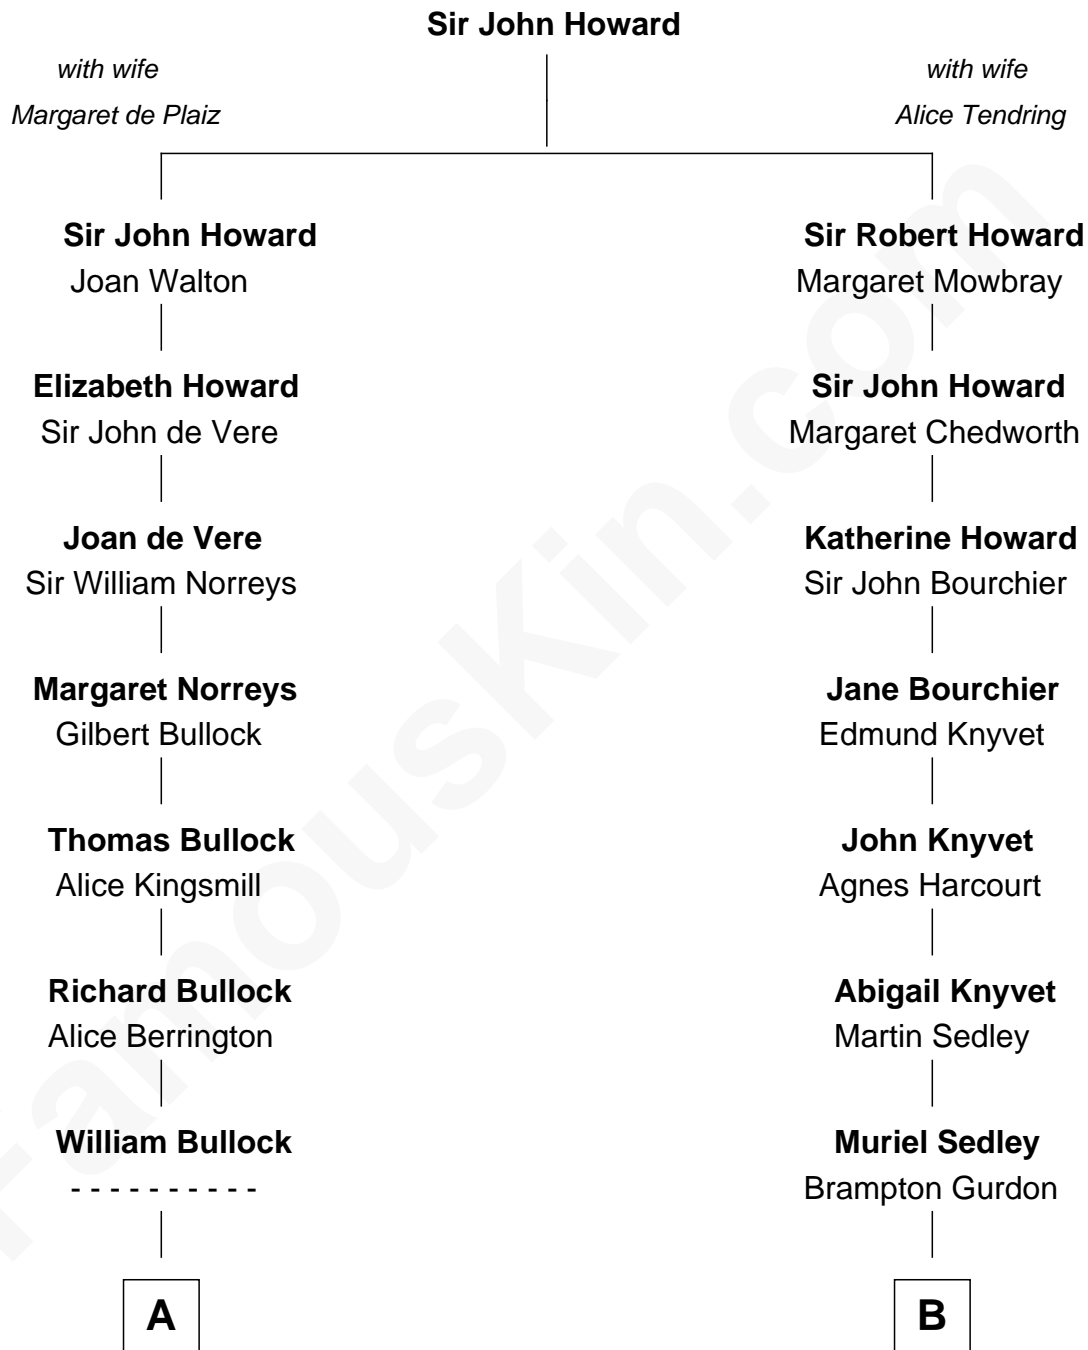

# FamousKin.com Relationship Chart of

**Mike Love**

*Co-Founder of The Beach Boys*

18th cousin 2 times removed of

**Story Musgrave**

*NASA Astronaut*

**C**

**William Henry Wilson**

Alta Lenora Chitwood

**William Coral Wilson**

Edith Sophia Sthole

**Emily Glee Wilson**

Edward Milton Love

**Mike Love**

*Co-Founder of The Beach Boys*

**D**