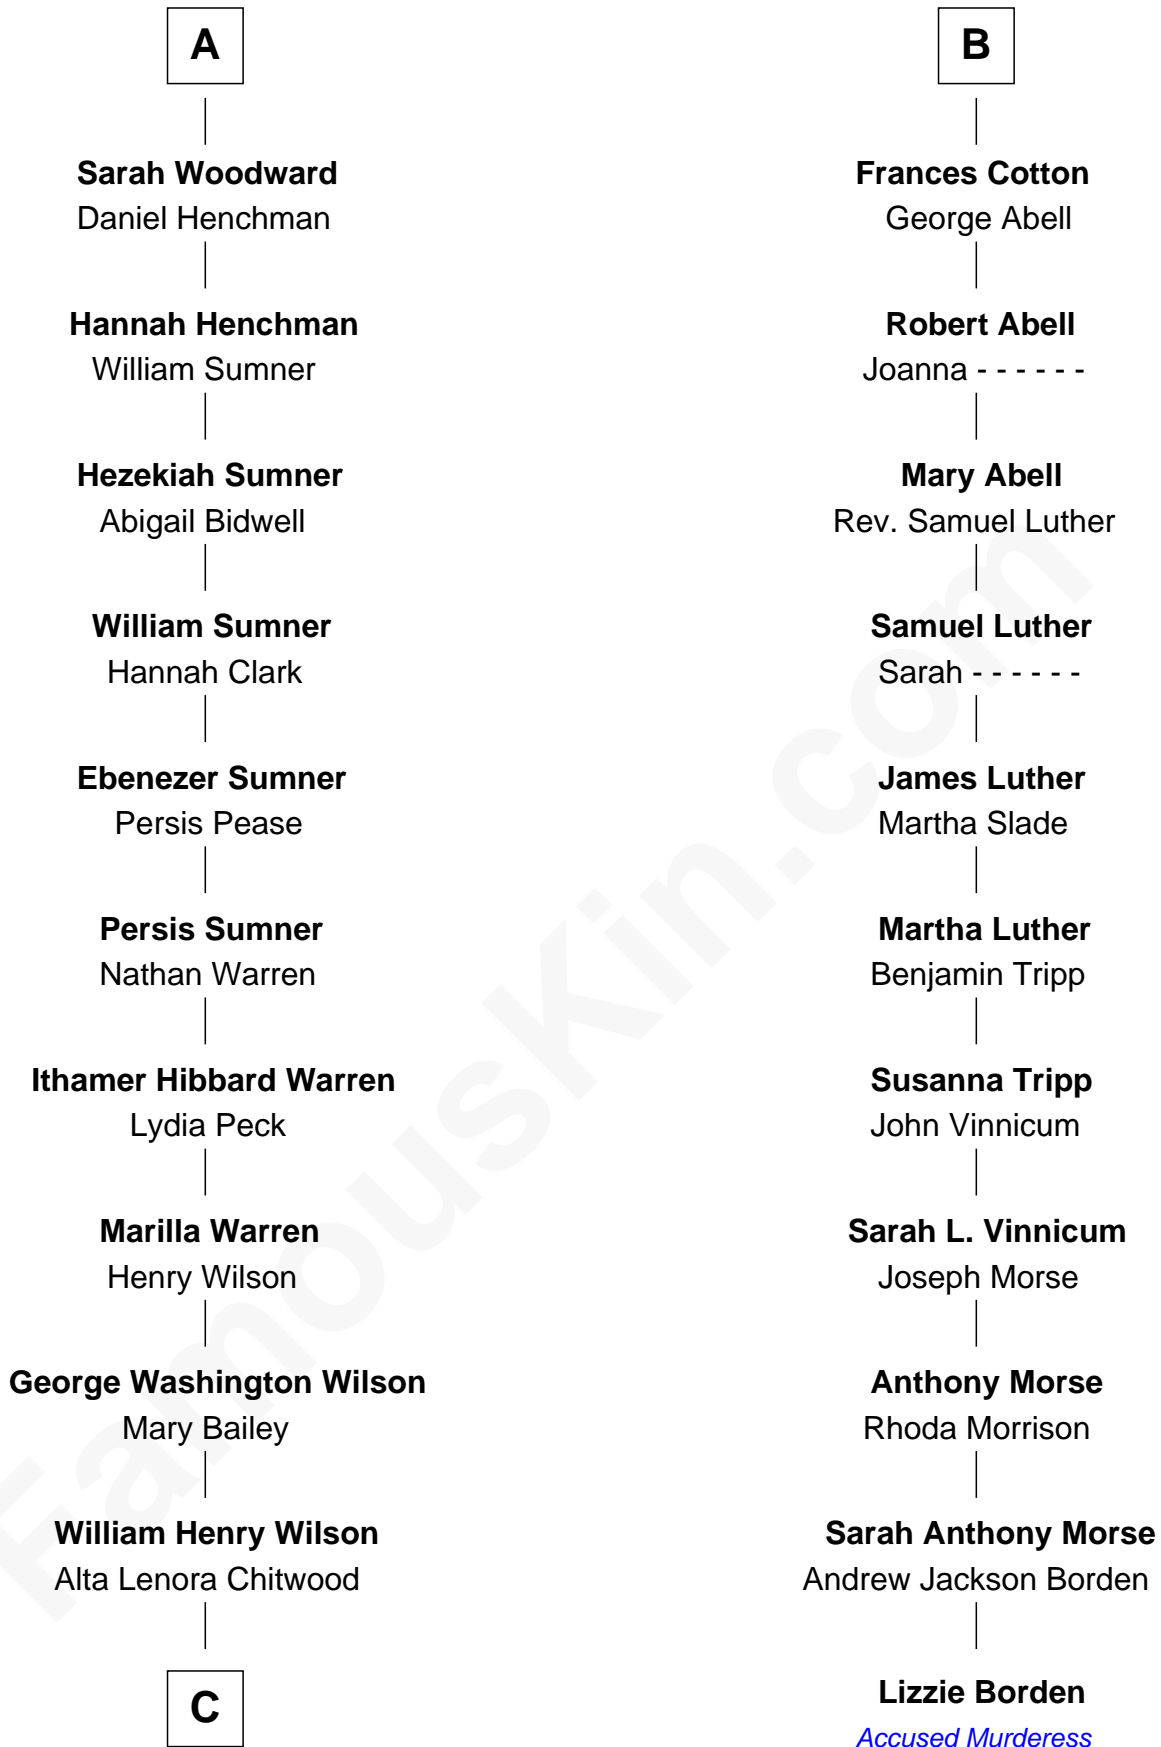

FamousKin.com Relationship Chart of

Mike Love

Co-Founder of The Beach Boys

17th cousin 2 times removed of

Lizzie Borden

Accused Murderess

Sir Walter Devereux

Elizabeth Bromwich

John Rudhall

Mary Fettiplace

Frances Rudhall

Richard Woodward

Hezekiah Woodward

Frances - - - - -

A

Sir Walter Devereux

Elizabeth Merbery

Sir Walter Devereux

Anne Ferrers

Elizabeth Devereux

Sir Richard Corbet

Sir Robert Corbet

Elizabeth Vernon

Dorothy Corbet

Sir Richard Mainwaring

Sir Arthur Mainwaring

Margaret Mainwaring

Mary Mainwaring

Richard Cotton

B

C

William Coral Wilson