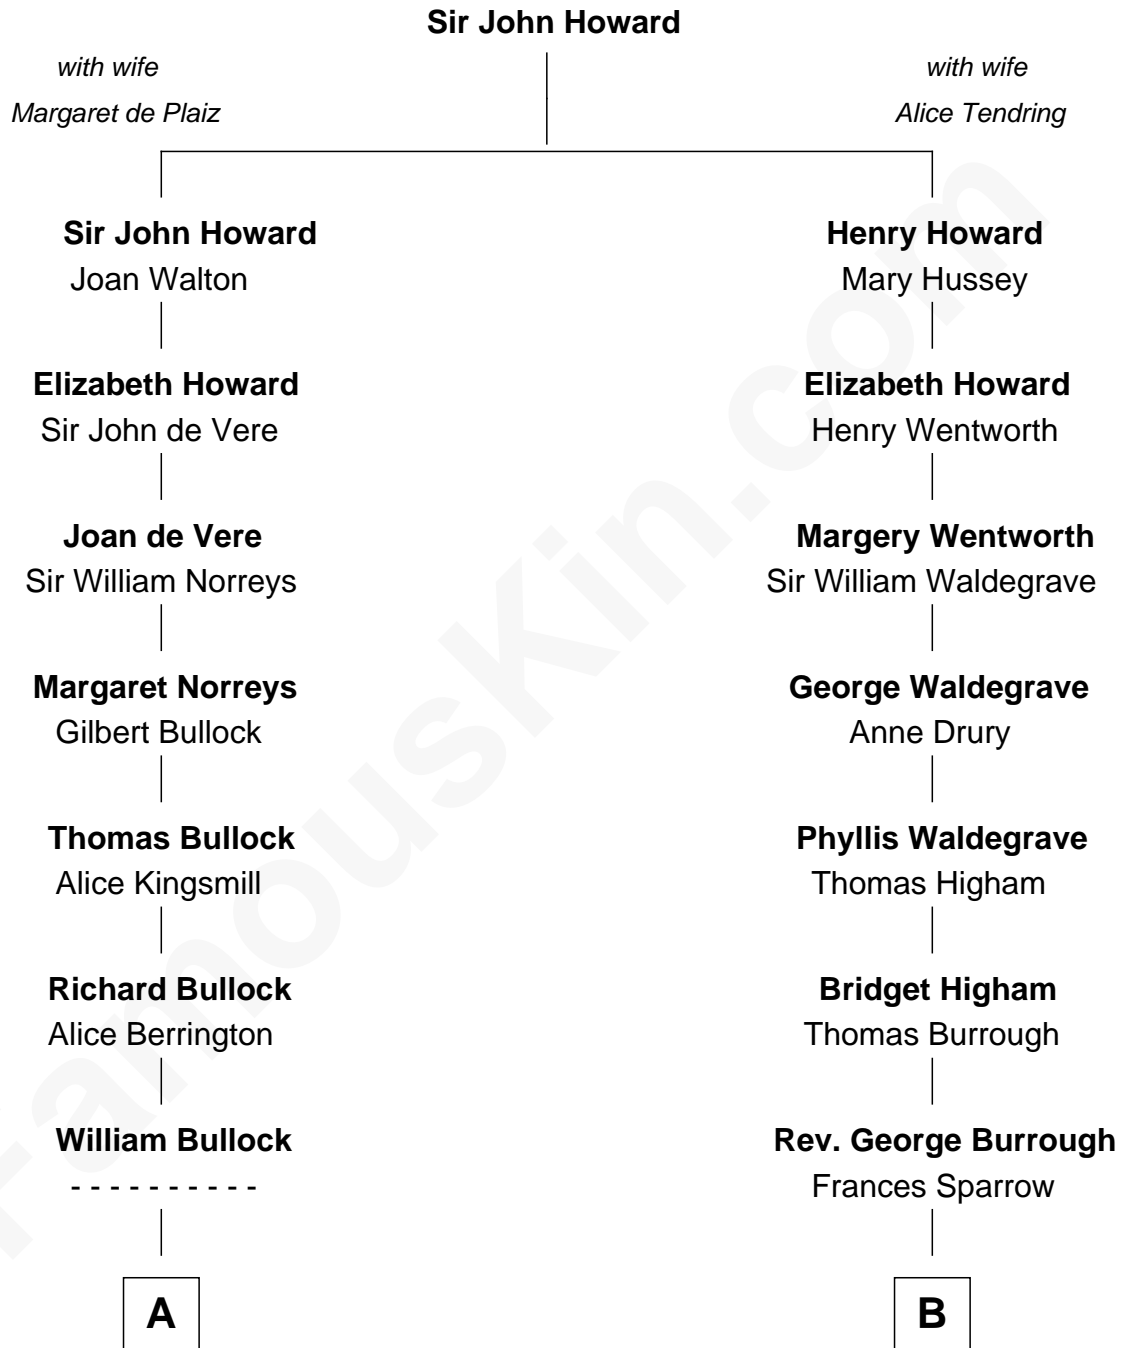

# FamousKin.com Relationship Chart of

**Mike Love**

*Co-Founder of The Beach Boys*

**16th cousin 4 times removed of**

**Walt Disney**

*Co-Founder of The Walt Disney Company*

**C**

William Henry Wilson

Alta Lenora Chitwood

William Coral Wilson

Edith Sophia Sthole

Emily Glee Wilson

Edward Milton Love

**Mike Love**

*Co-Founder of The Beach Boys*

FamousKin.com