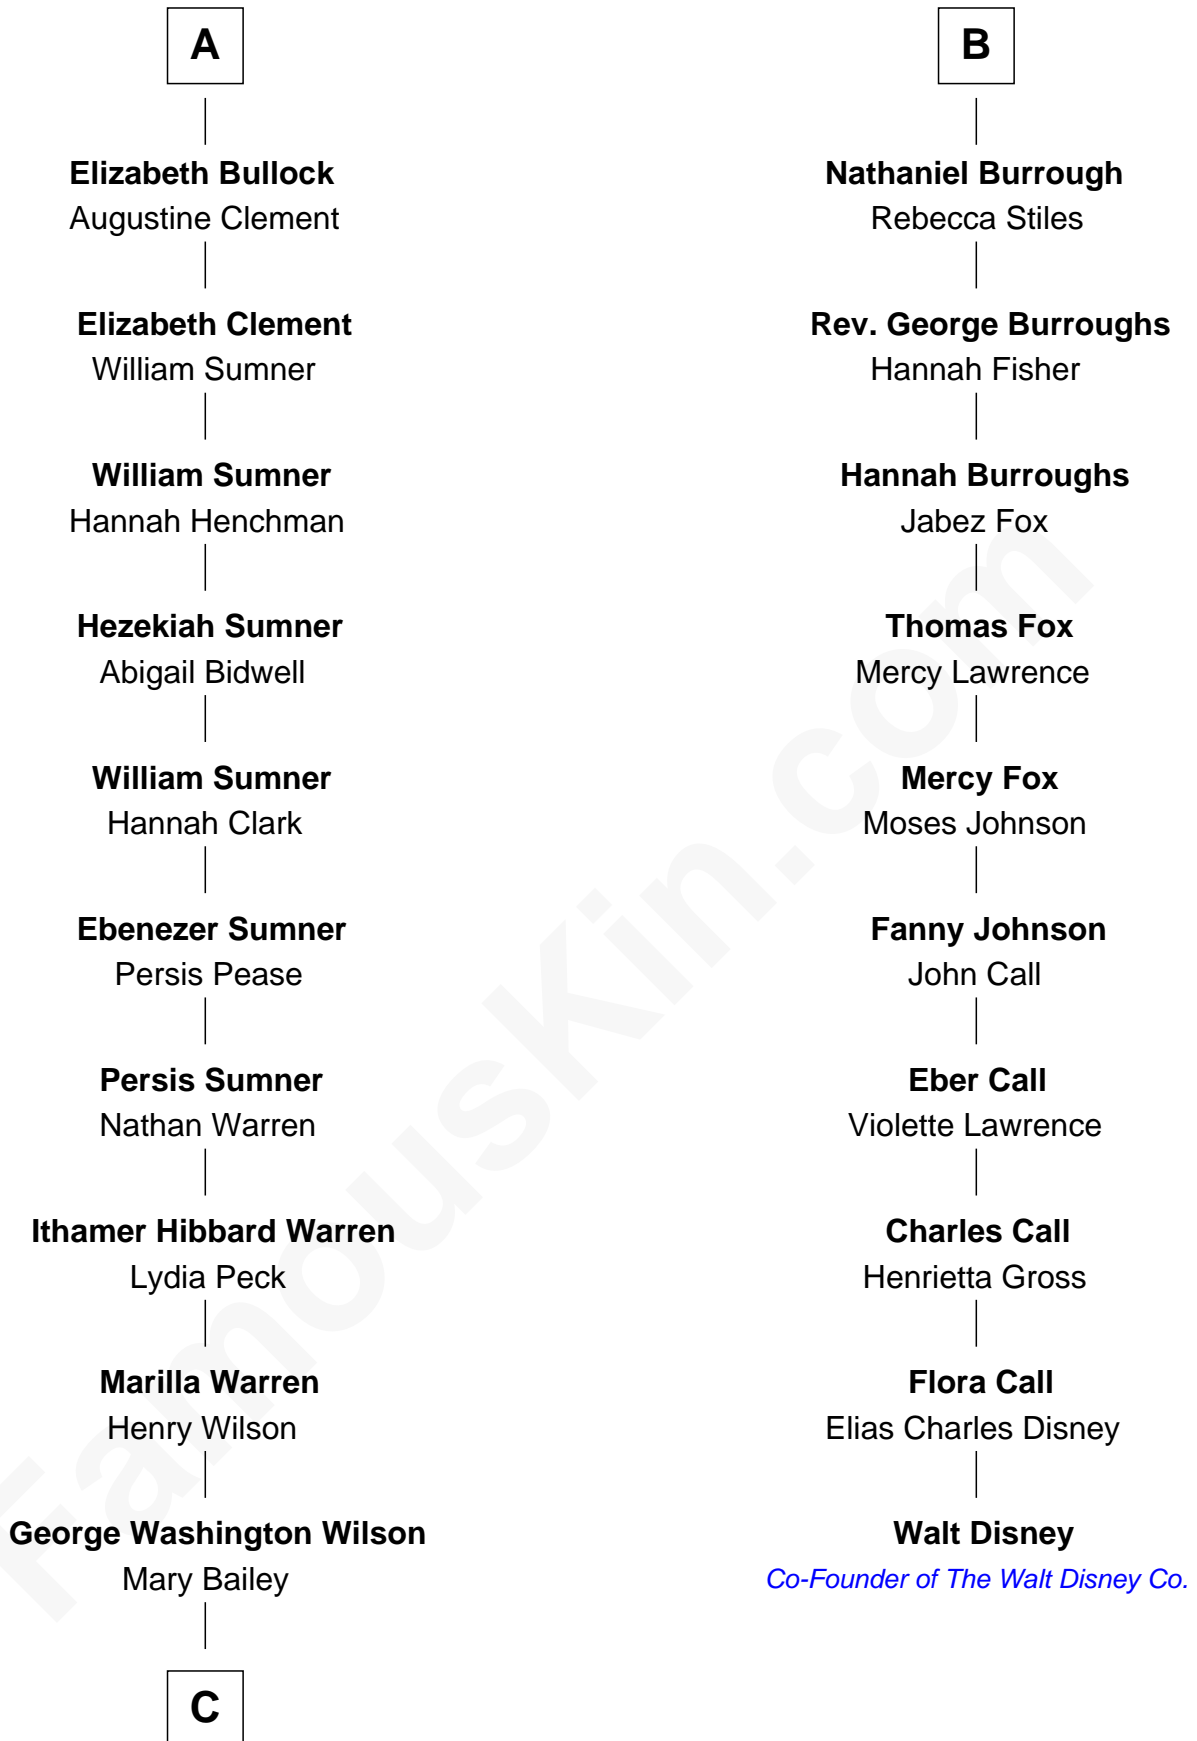

# FamousKin.com Relationship Chart of

**Mike Love**

*Co-Founder of The Beach Boys*

**16th cousin 4 times removed of**

**Walt Disney**

*Co-Founder of The Walt Disney Company*

**C**

William Henry Wilson

Alta Lenora Chitwood

William Coral Wilson

Edith Sophia Sthole

Emily Glee Wilson

Edward Milton Love

**Mike Love**

*Co-Founder of The Beach Boys*

FamousKin.com