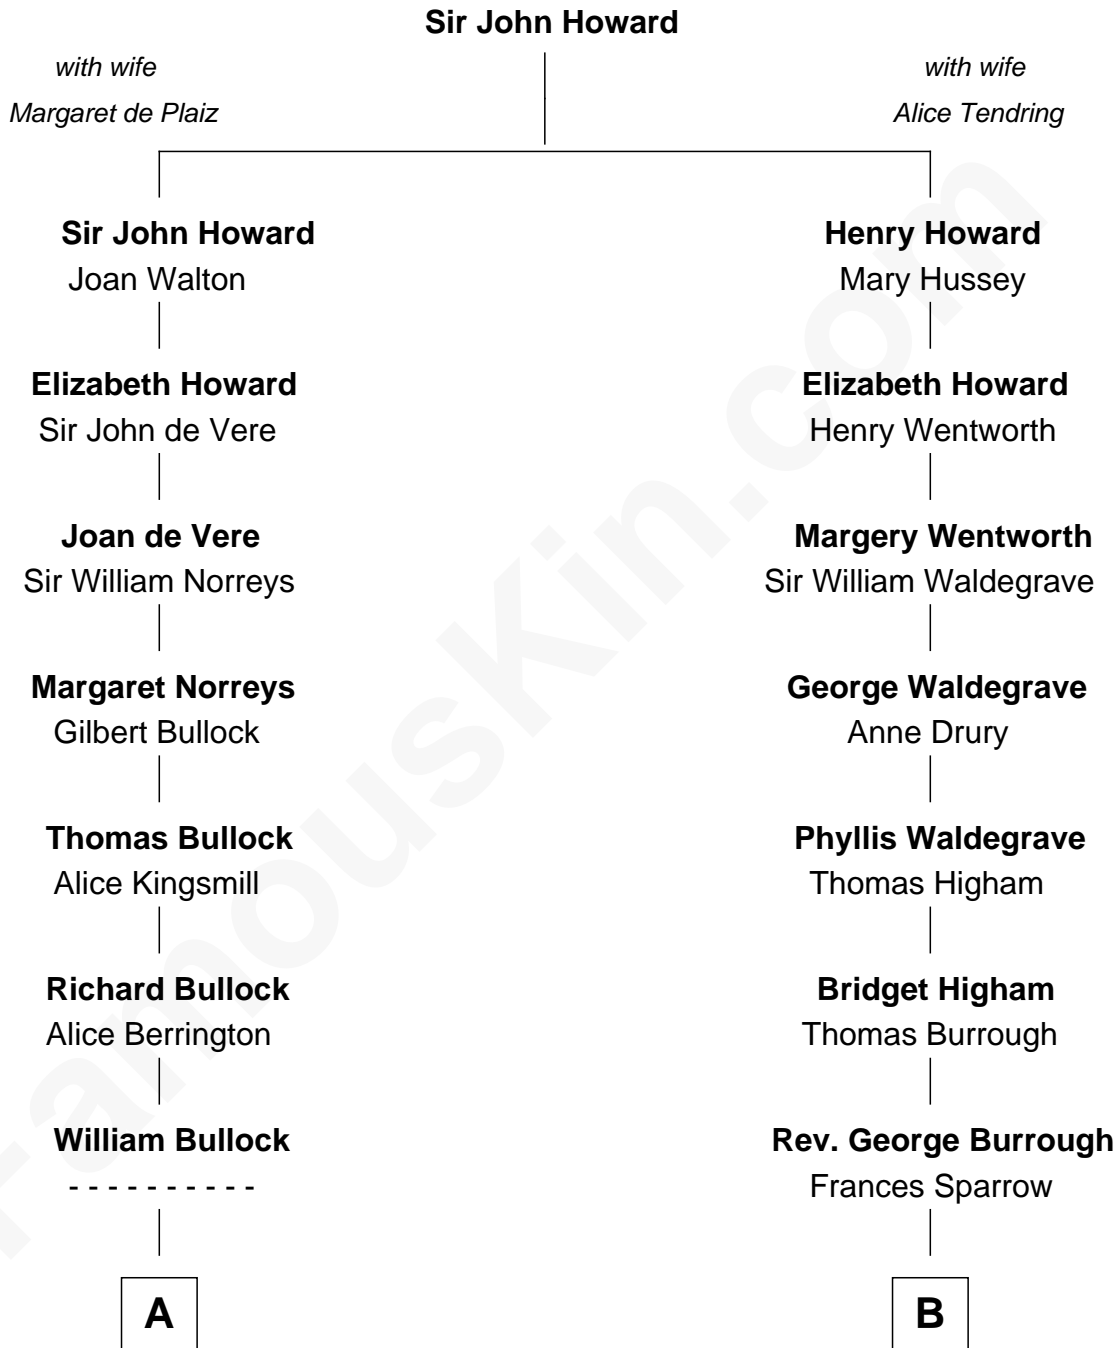

FamousKin.com

Relationship Chart of

Mike Love

Co-Founder of The Beach Boys

8th cousin 12 times removed of

Rev. George Burroughs

Executed for Witchcraft, Salem 1692

C

William Henry Wilson

Alta Lenora Chitwood

William Coral Wilson

Edith Sophia Sthole

Emily Glee Wilson

Edward Milton Love

Mike Love

Co-Founder of The Beach Boys