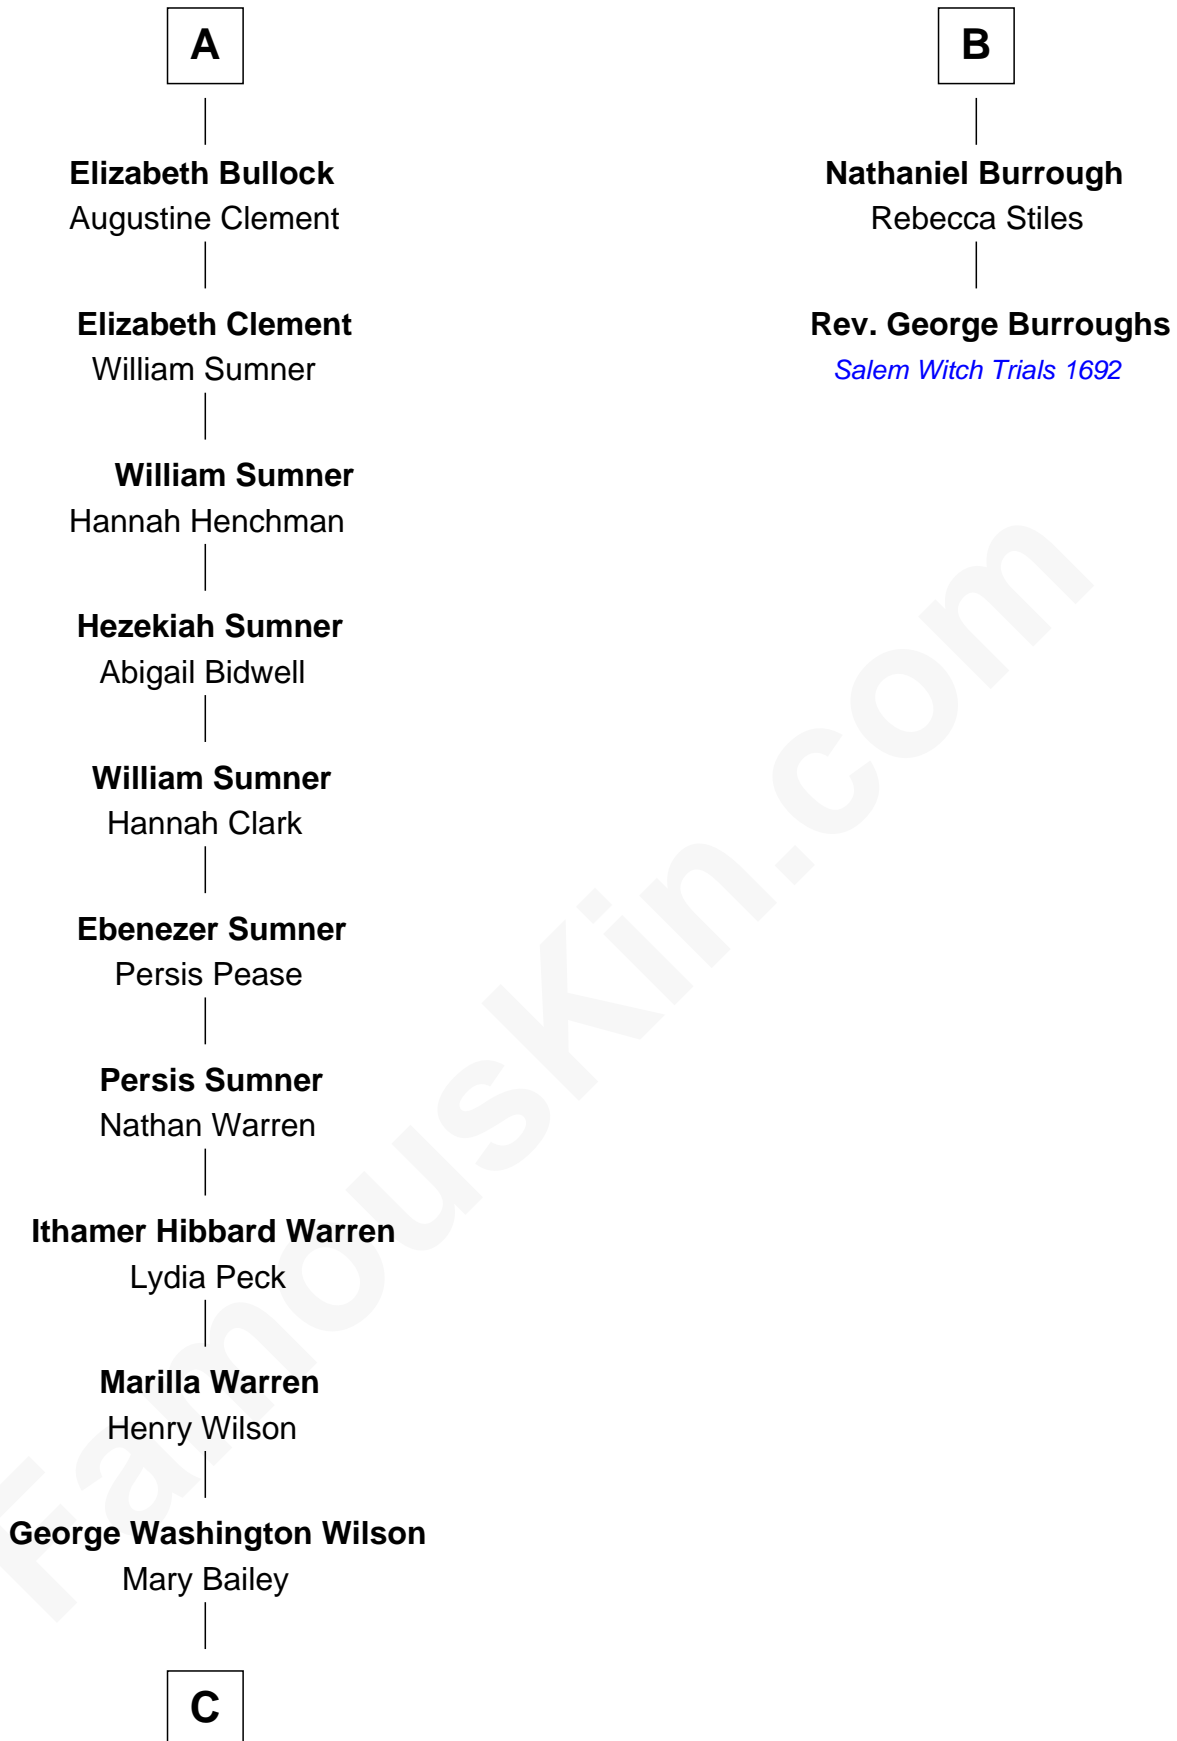

FamousKin.com

Relationship Chart of

Mike Love

Co-Founder of The Beach Boys

8th cousin 12 times removed of

Rev. George Burroughs

Executed for Witchcraft, Salem 1692

C

William Henry Wilson

Alta Lenora Chitwood

William Coral Wilson

Edith Sophia Sthole

Emily Glee Wilson

Edward Milton Love

Mike Love

Co-Founder of The Beach Boys