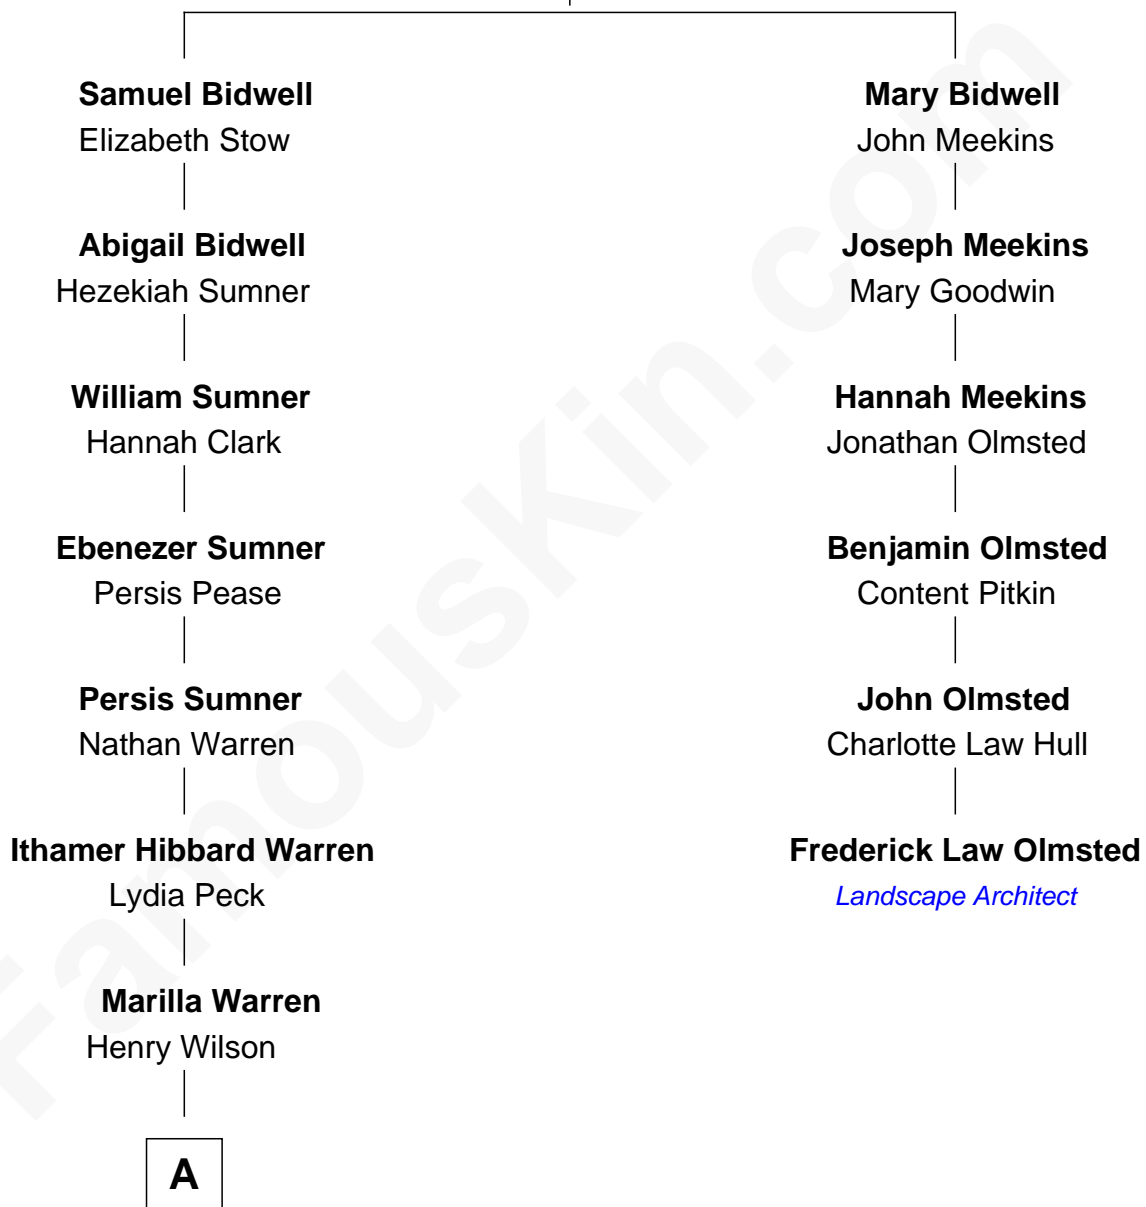

FamousKin.com Relationship Chart of

Mike Love

Co-Founder of The Beach Boys

5th cousin 6 times removed of

Frederick Law Olmsted

Landscape Architect

John Bidwell

Sarah Wilcox

A

George Washington Wilson

Mary Bailey

William Henry Wilson

Alta Lenora Chitwood

William Coral Wilson

Edith Sophia Sthole

Emily Glee Wilson