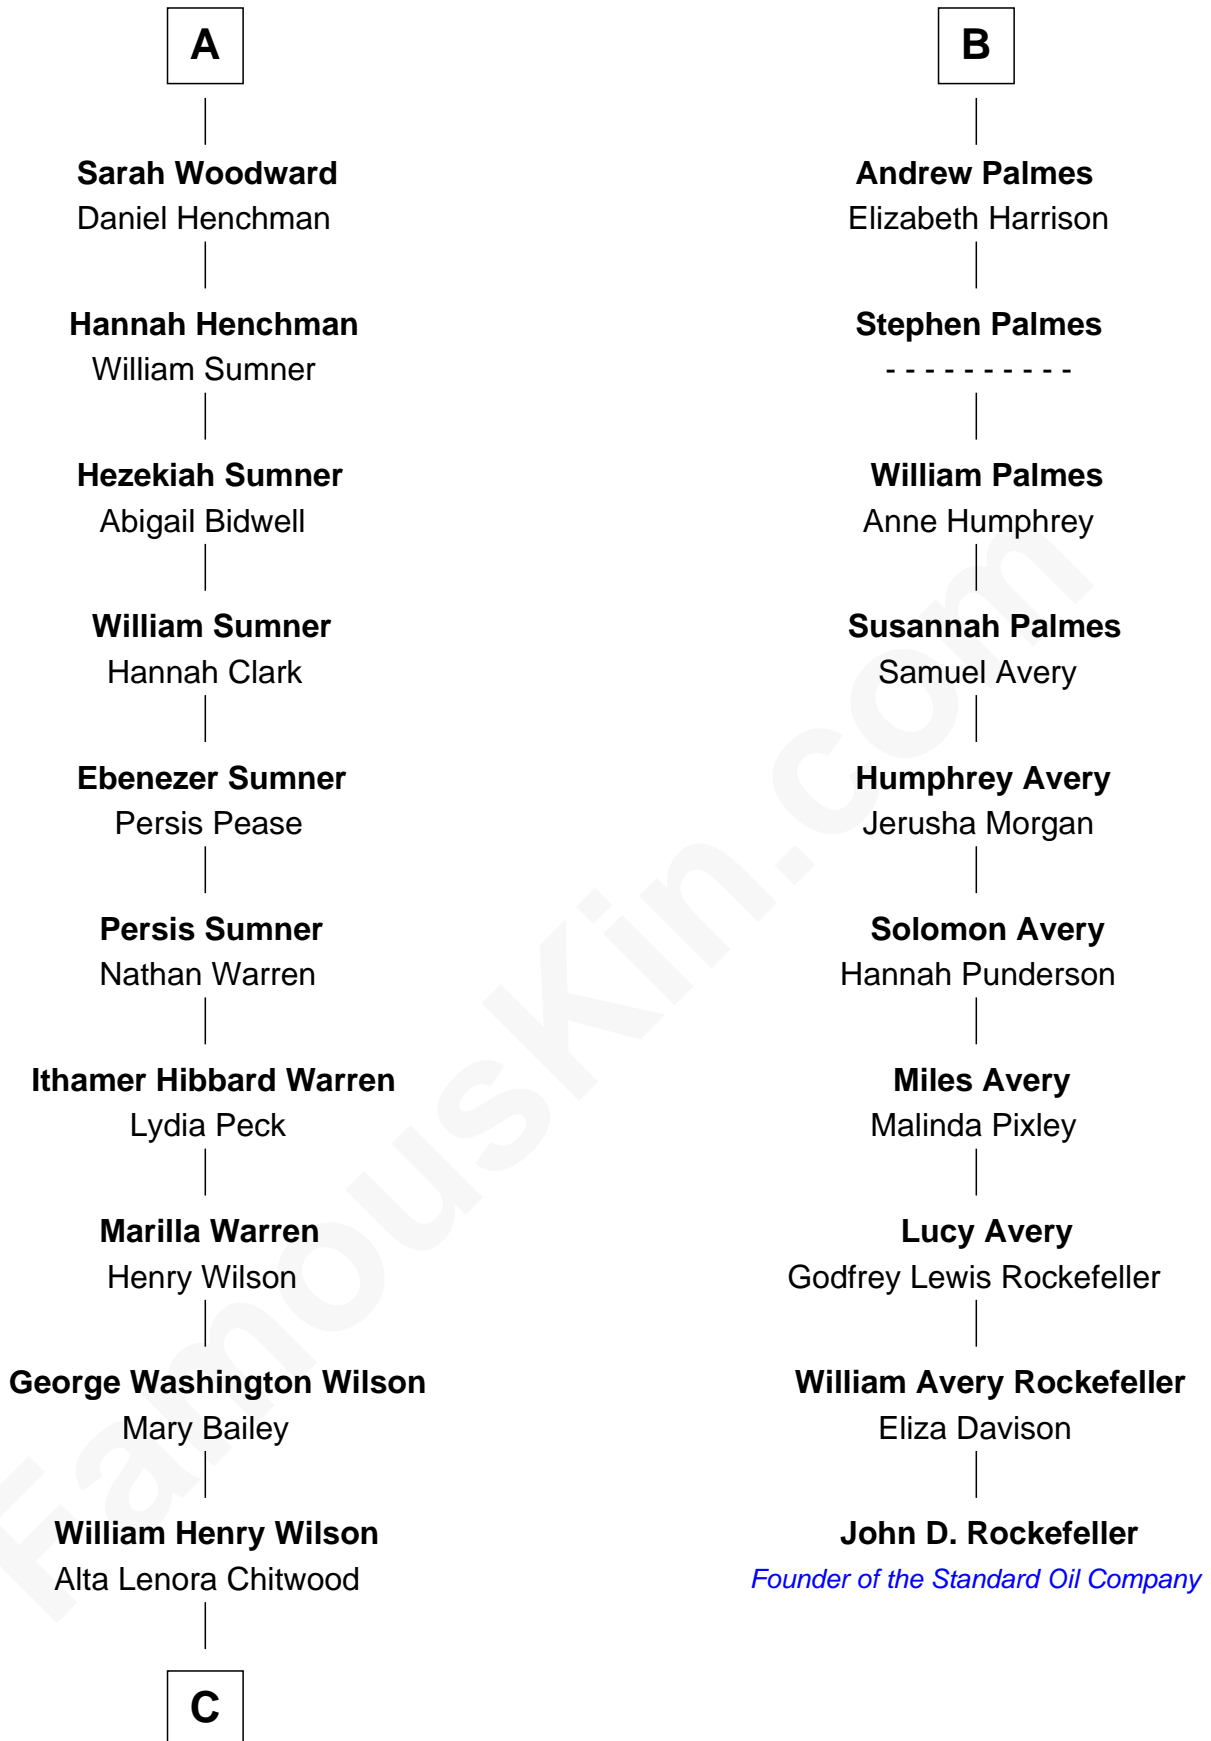

FamousKin.com

Relationship Chart of

Mike Love

Co-Founder of The Beach Boys

16th cousin 3 times removed of

John D. Rockefeller

Founder of the Standard Oil Company

Sir Walter Devereux

Elizabeth Bromwich

Elizabeth Devereux

John Milborne

Simon Milborne

Jane Baskerville

Anne Milborne

William Rudhall

John Rudhall

Sir Walter Devereux

Elizabeth Merbery

Sir Walter Devereux

Anne Ferrers

Elizabeth Devereux

Sir Richard Corbet

Sir Robert Corbet

Elizabeth Vernon

Sir Roger Corbet

Anne Windsor

Margaret Corbet

Sir Francis Palmes

Sir Francis Palmes

Mary Hadnall

B

C