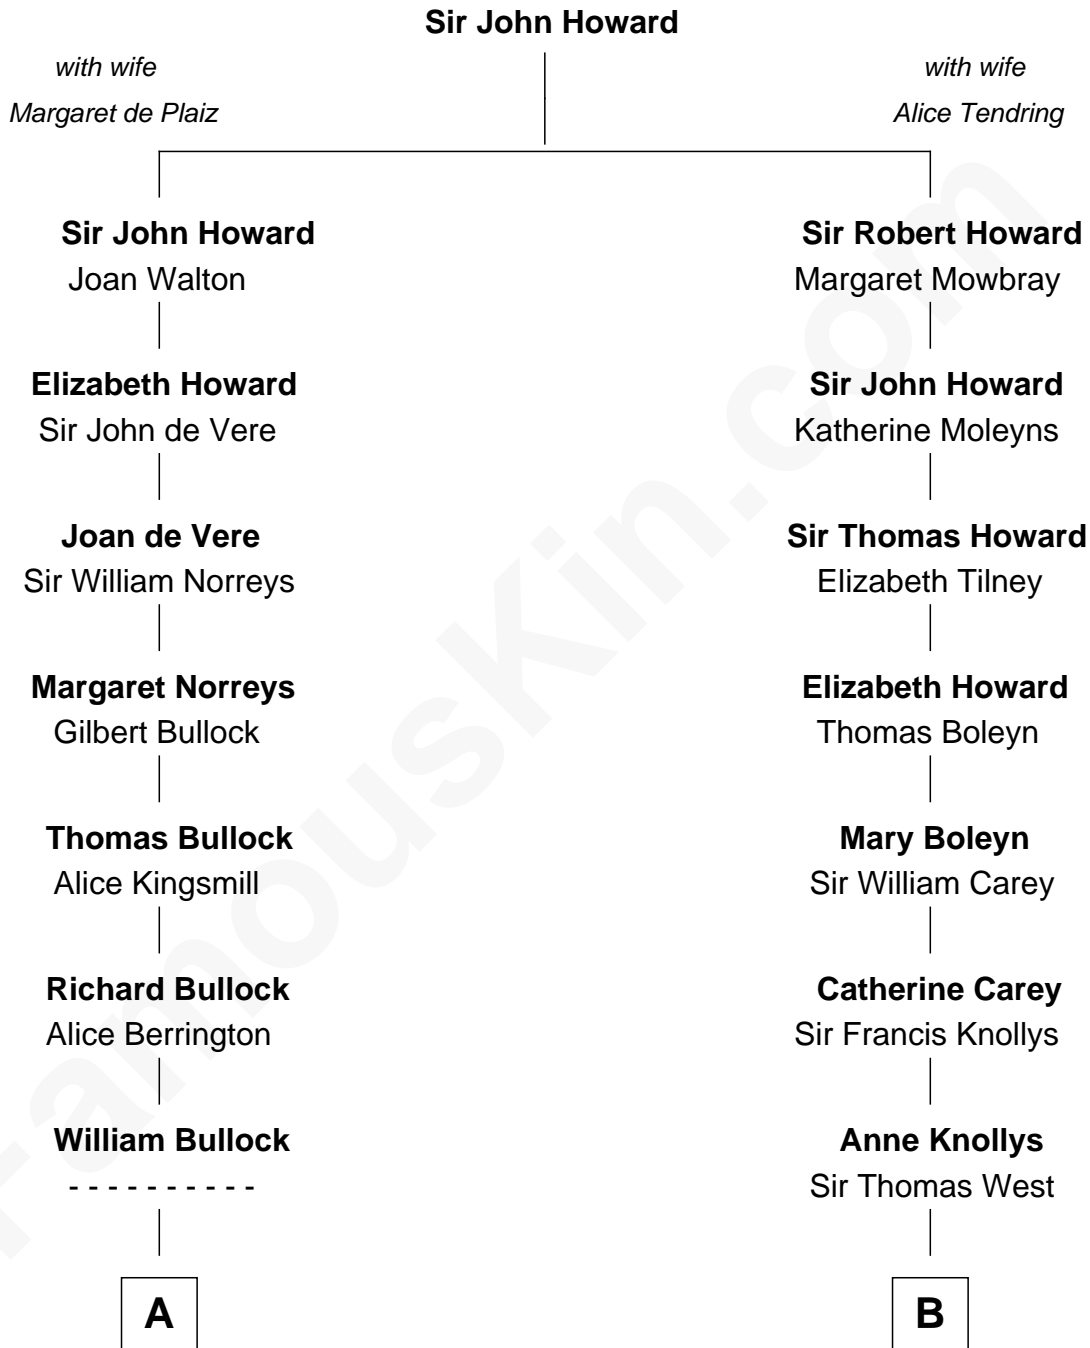

## Relationship Chart of

### Mike Love

*Co-Founder of The Beach Boys*

**18th cousin 2 times removed of**

**Nelson Rockefeller**

*41st U.S. Vice-President*

**C**

**William Henry Wilson**  
Alta Lenora Chitwood

**William Coral Wilson**  
Edith Sophia Sthole