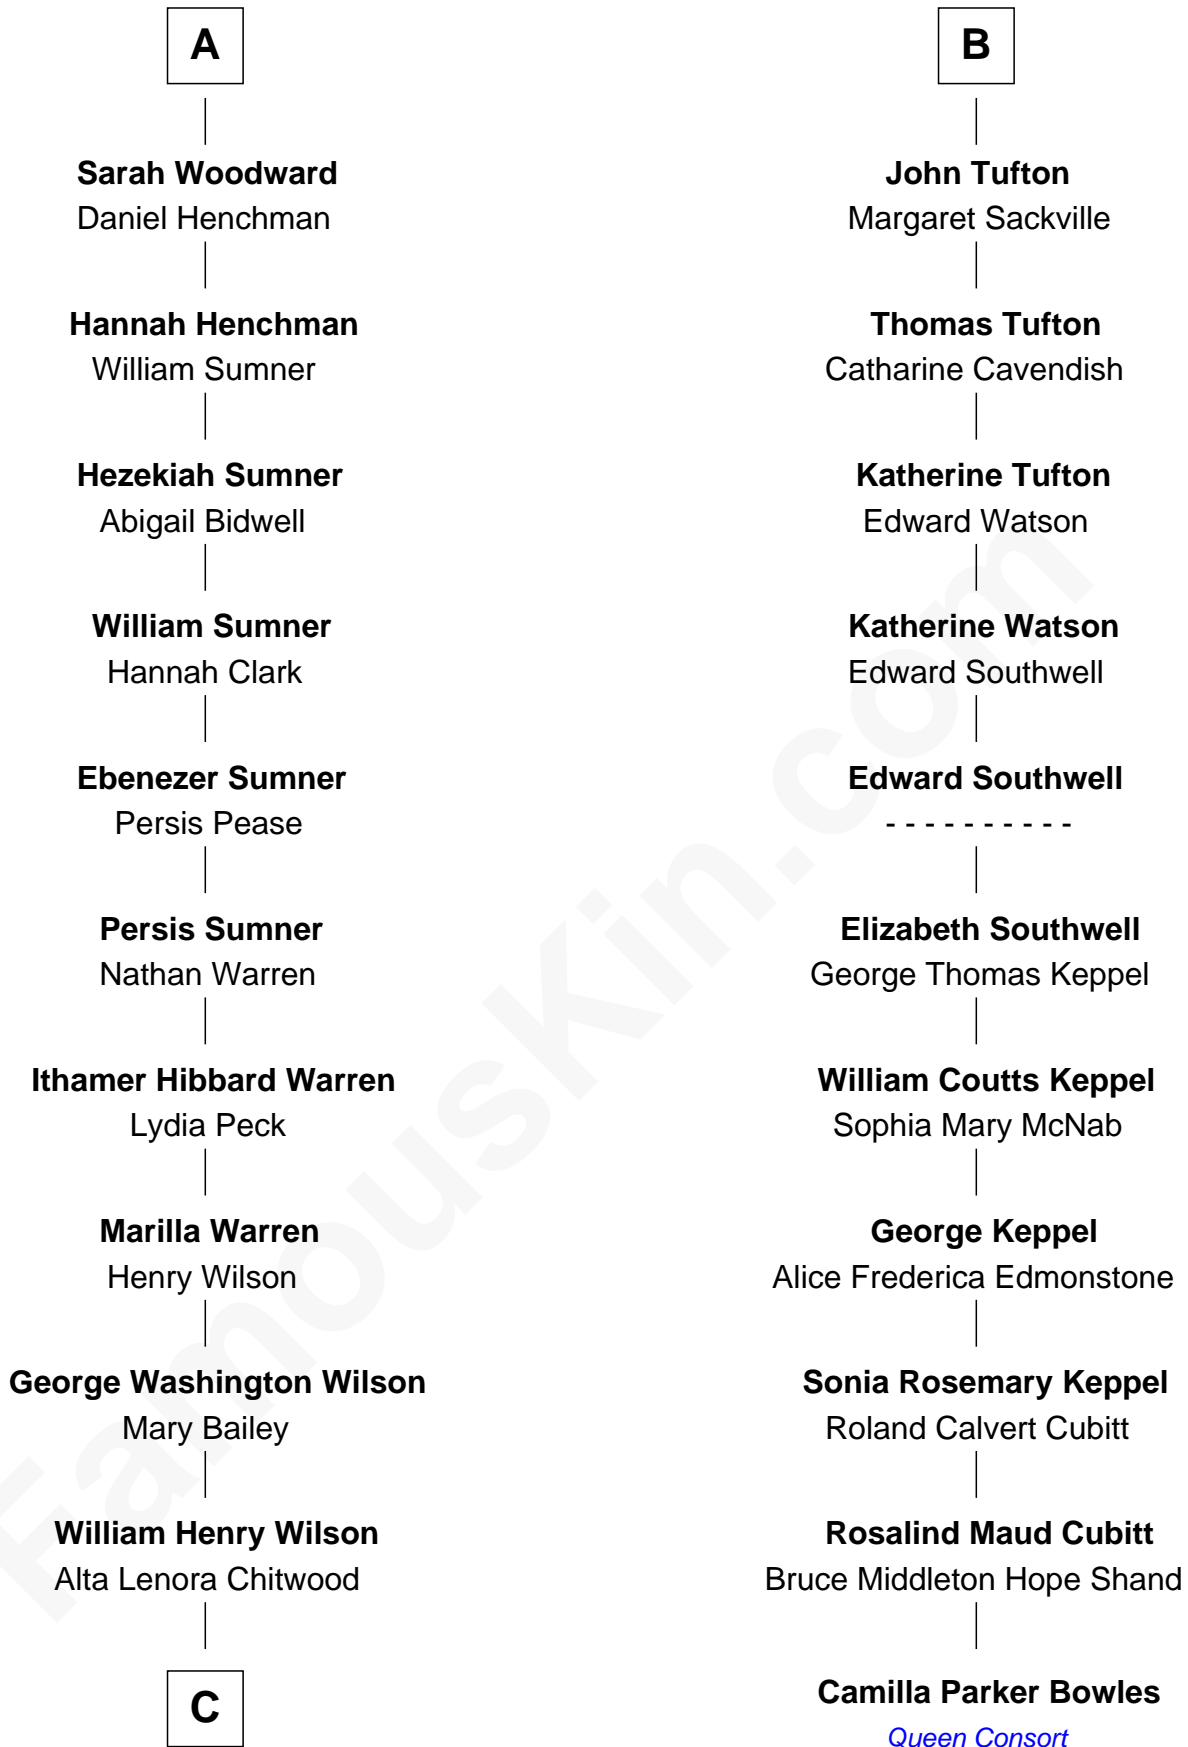

FamousKin.com

Relationship Chart of

Mike Love

Co-Founder of The Beach Boys

17th cousin 2 times removed of

Camilla Parker Bowles

Queen Consort of the United Kingdom

Sir Walter Devereux

Sir Walter Devereux

Elizabeth Merbery

Anne Devereux

William Herbert

Catherine Herbert

George Grey

Anne Grey

Sir John Hussey

Anne Hussey

Sir Humphrey Browne

Christian Browne

Sir John Tufton

Sir Nicholas Tufton

Frances Cecil

B

C