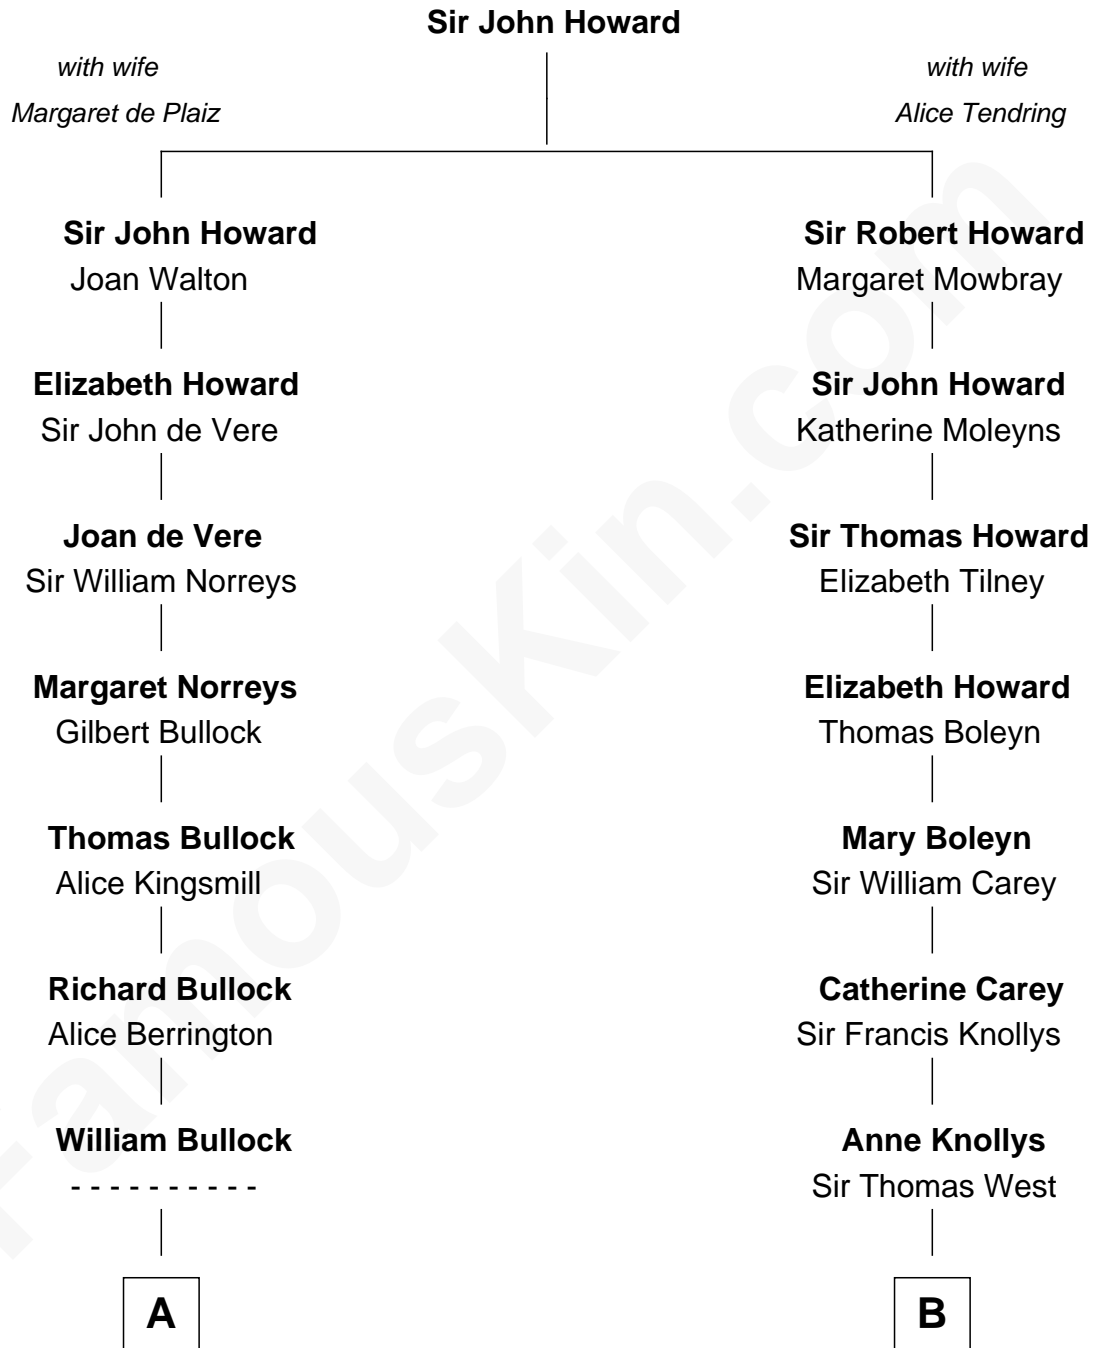

FamousKin.com Relationship Chart of

Mike Love

Co-Founder of The Beach Boys

20th cousin of

Gretchen Mol

TV and Movie Actress

C

William Henry Wilson
Alta Lenora Chitwood