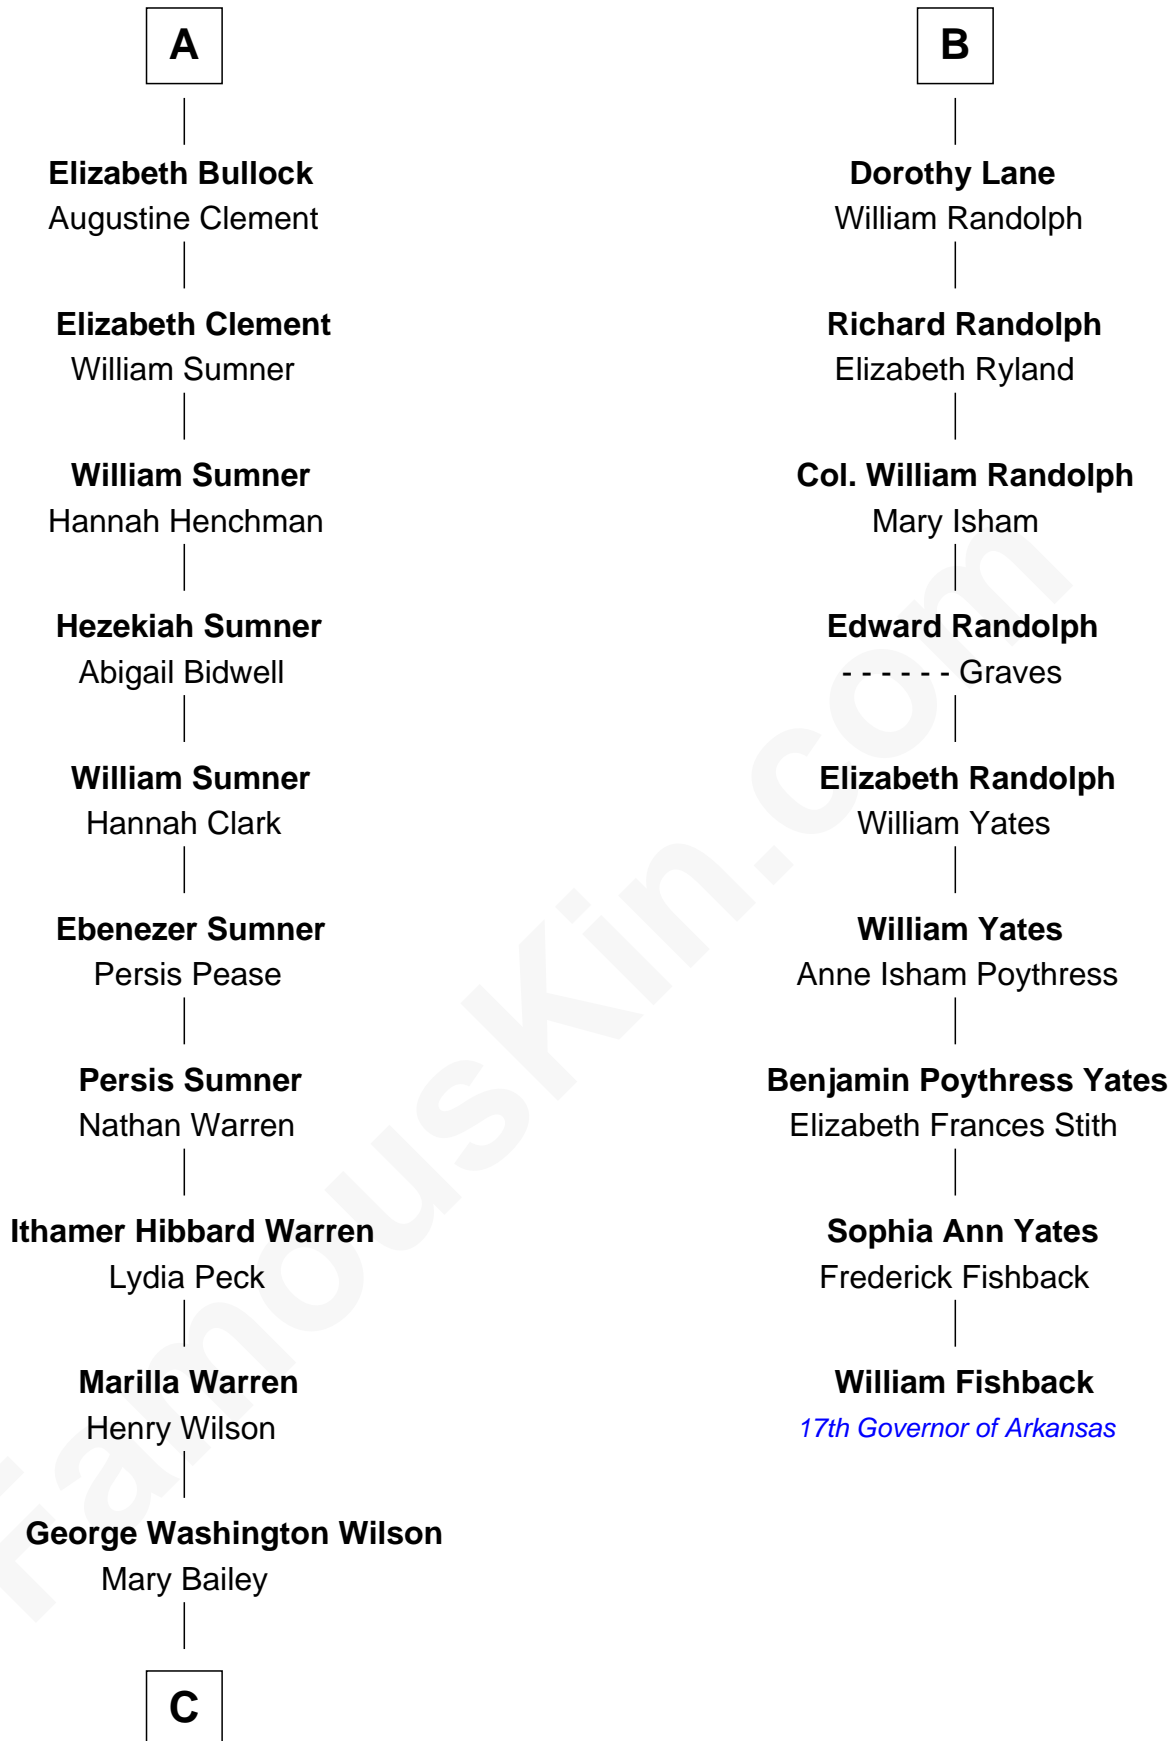

FamousKin.com Relationship Chart of

Mike Love

Co-Founder of The Beach Boys

15th cousin 5 times removed of

William Fishback

17th Governor of Arkansas

C

William Henry Wilson

Alta Lenora Chitwood

William Coral Wilson

Edith Sophia Sthole

Emily Glee Wilson

Edward Milton Love

Mike Love

Co-Founder of The Beach Boys

FamousKin.com