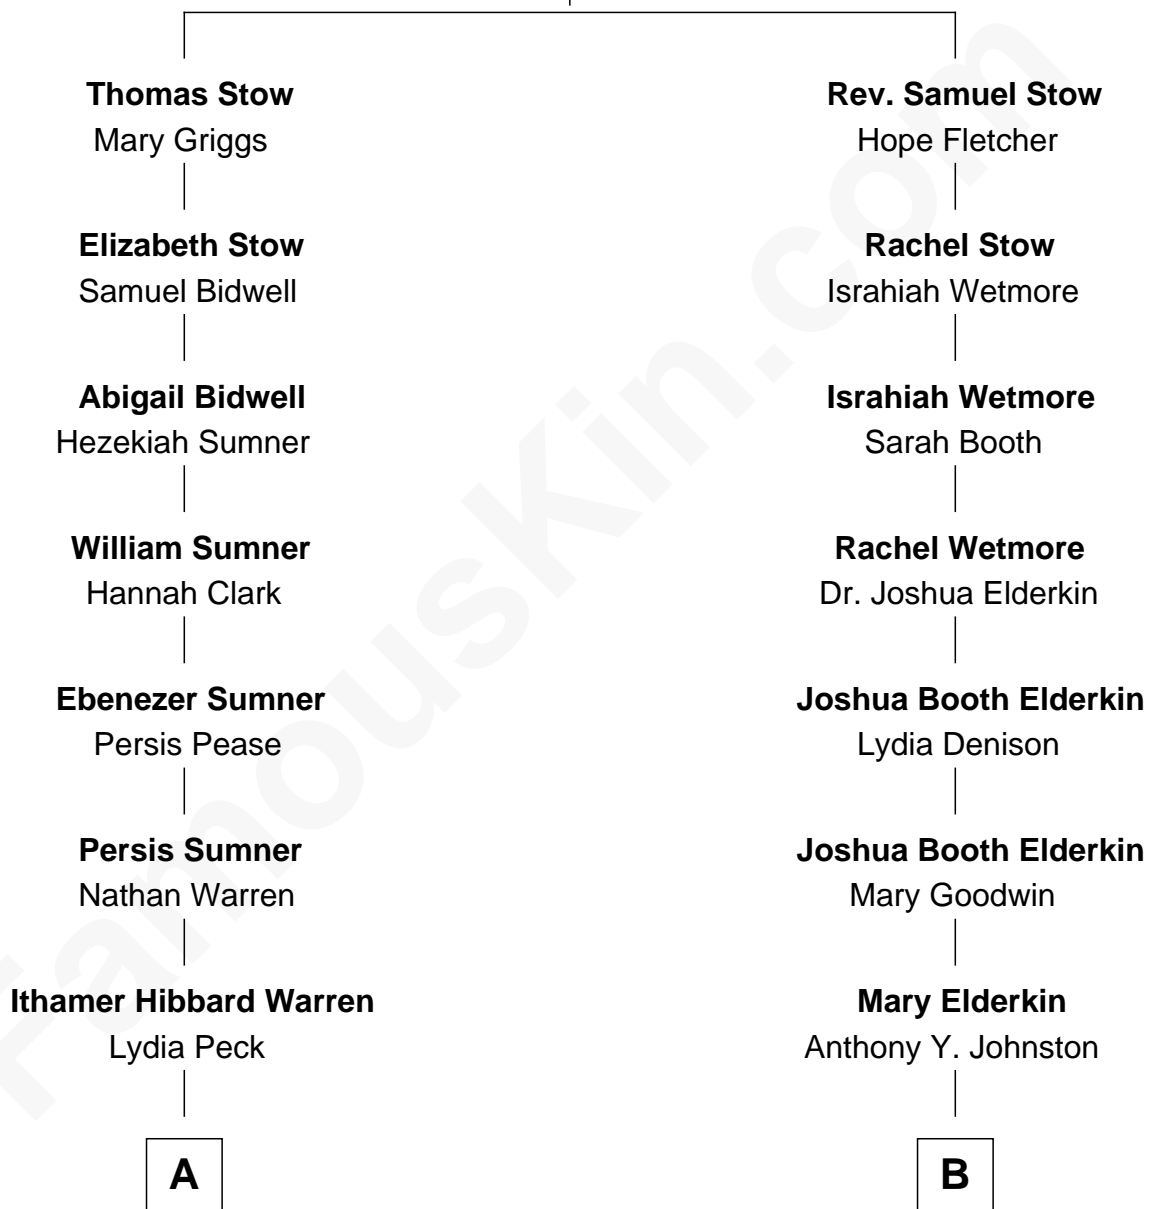

FamousKin.com Relationship Chart of

Mike Love

Co-Founder of The Beach Boys

11th cousin 1 time removed of

Dr. Peggy Whitson

NASA and Axiom Space Astronaut

John Stow
Elizabeth Bigg

A

Marilla Warren

Henry Wilson

George Washington Wilson

Mary Bailey

William Henry Wilson

Alta Lenora Chitwood

William Coral Wilson

Edith Sophia Sthole