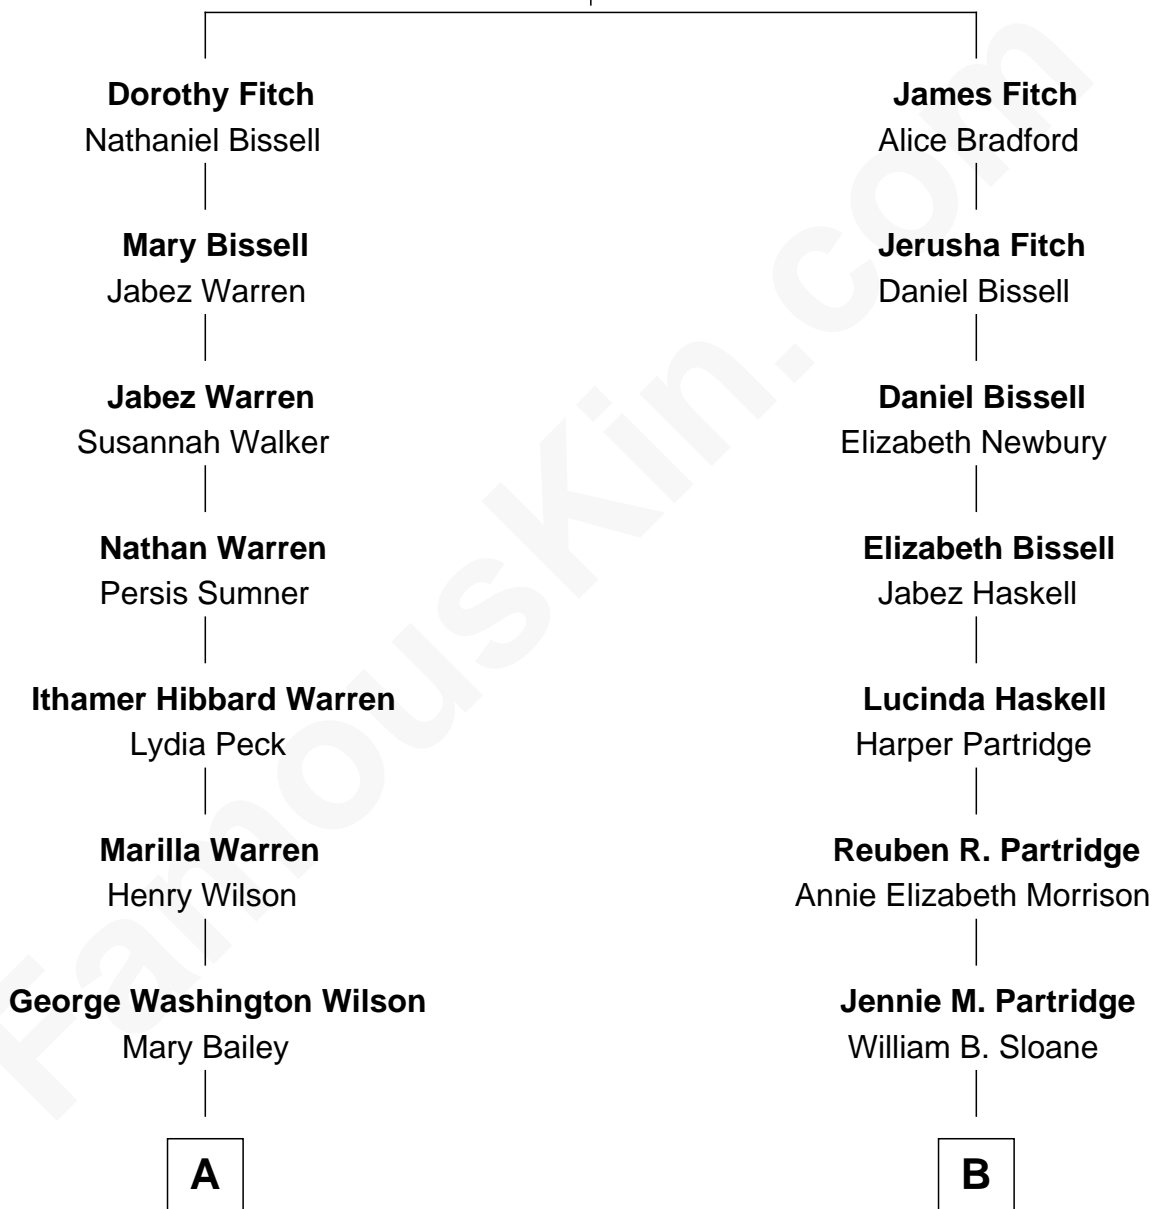

FamousKin.com Relationship Chart of

Mike Love

Co-Founder of The Beach Boys

9th cousin 1 time removed of

Diane Brewster

TV and Movie Actress

Rev. James Fitch

Abigail Whitfield

A

William Henry Wilson

Alta Lenora Chitwood

William Coral Wilson

Edith Sophia Sthole

Emily Glee Wilson

Edward Milton Love

Mike Love

Co-Founder of The Beach Boys

B

Grace Anna Sloane

Reginald Raymond Brewster

Phillip Sloane Brewster

Geraldine Craddock

Diane Brewster

TV and Movie Actress