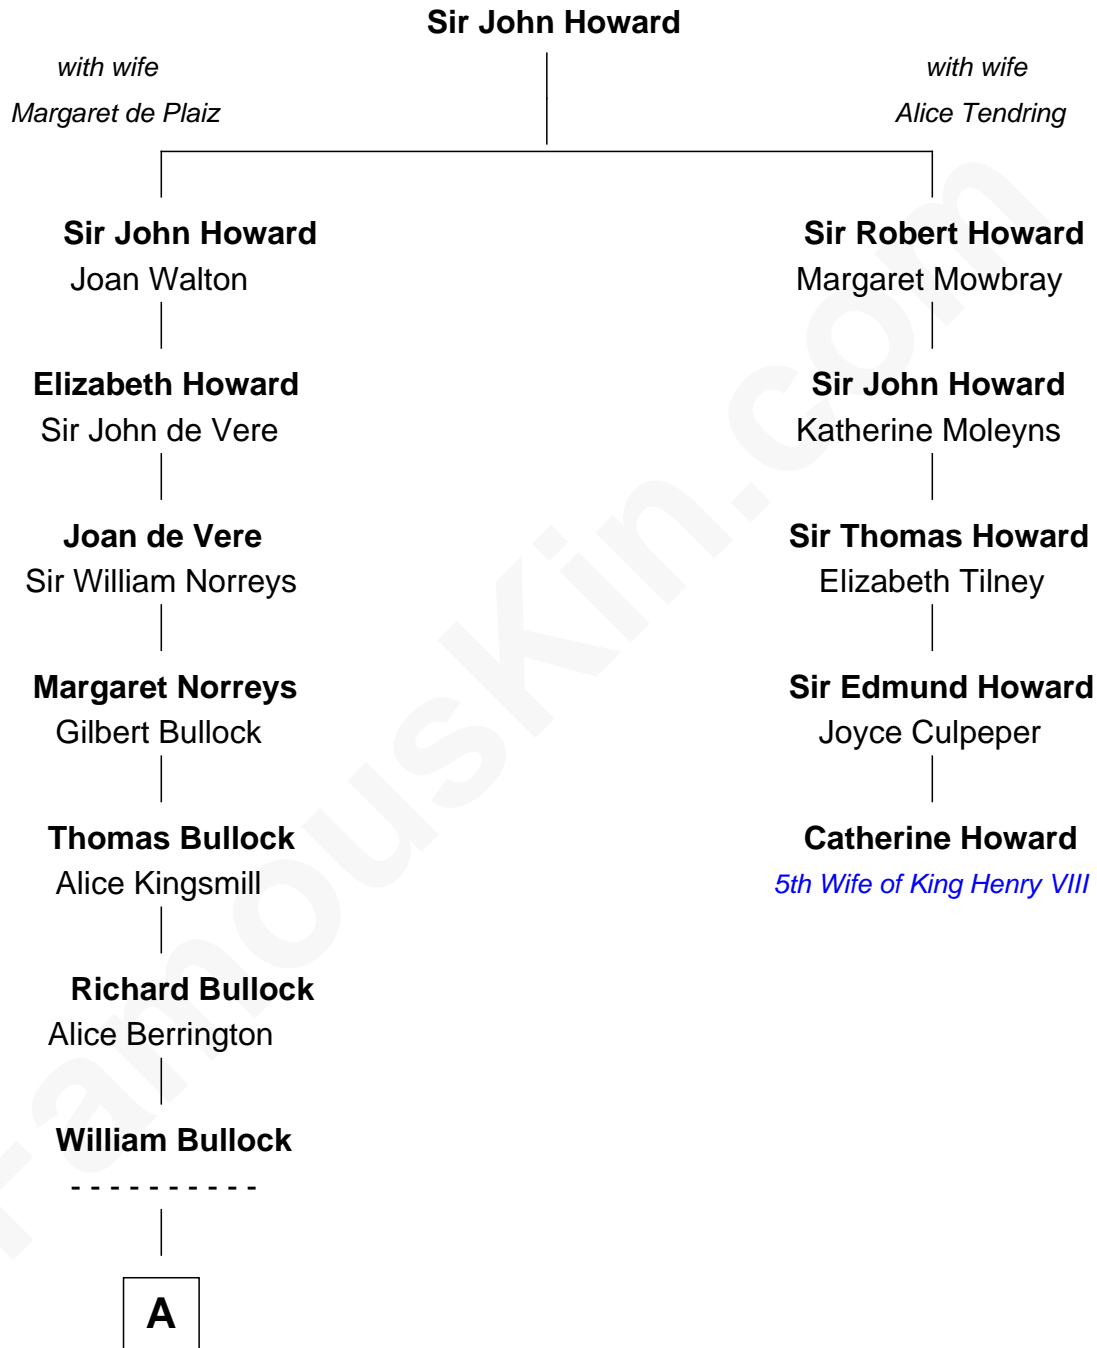

FamousKin.com Relationship Chart of

Mike Love

Co-Founder of The Beach Boys

4th cousin 16 times removed of

Catherine Howard

5th Wife of King Henry VIII

A

Elizabeth Bullock
Augustine Clement

Elizabeth Clement
William Sumner

William Sumner
Hannah Henschman

Hezekiah Sumner
Abigail Bidwell

William Sumner
Hannah Clark

Ebenezer Sumner
Persis Pease

Persis Sumner
Nathan Warren

Ithamer Hibbard Warren
Lydia Peck