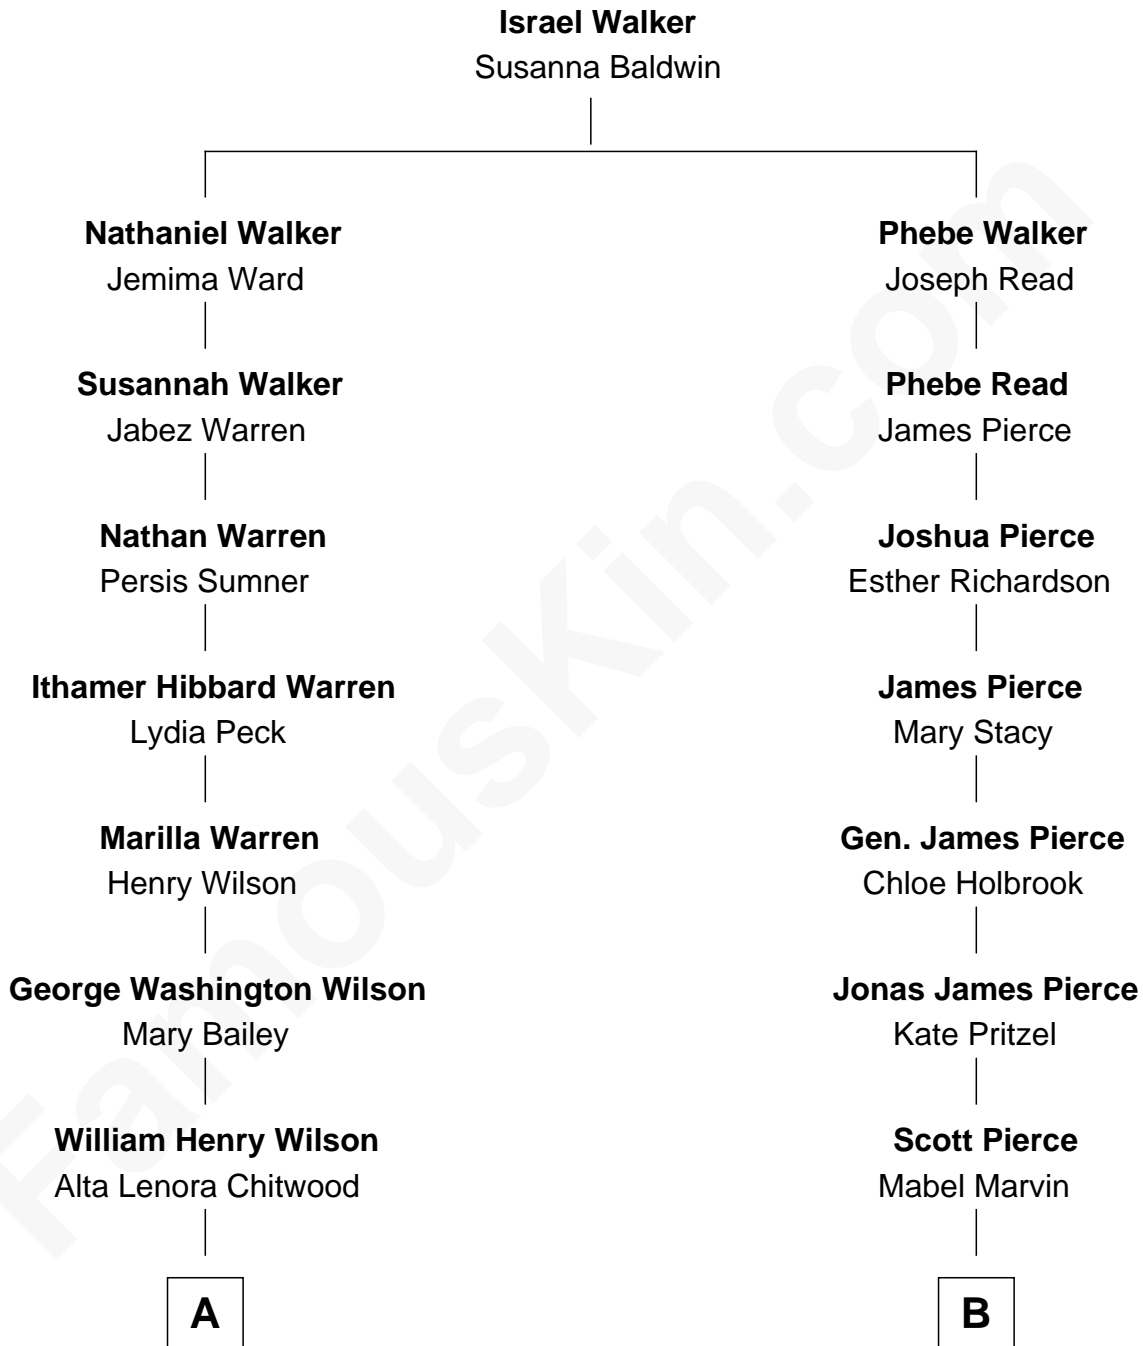

# FamousKin.com Relationship Chart of

**Mike Love**

*Co-Founder of The Beach Boys*

8th cousin 1 time removed of

**Barbara (Pierce) Bush**

*First Lady of President George H.W. Bush*

**A**

**William Coral Wilson**

Edith Sophia Sthole

**Emily Glee Wilson**

Edward Milton Love

**Mike Love**

*Co-Founder of The Beach Boys*

**B**

**Marvin Pierce**

Pauline Robinson

**Barbara (Pierce) Bush**

*First Lady of George H.W. Bush*

FamousKin.com