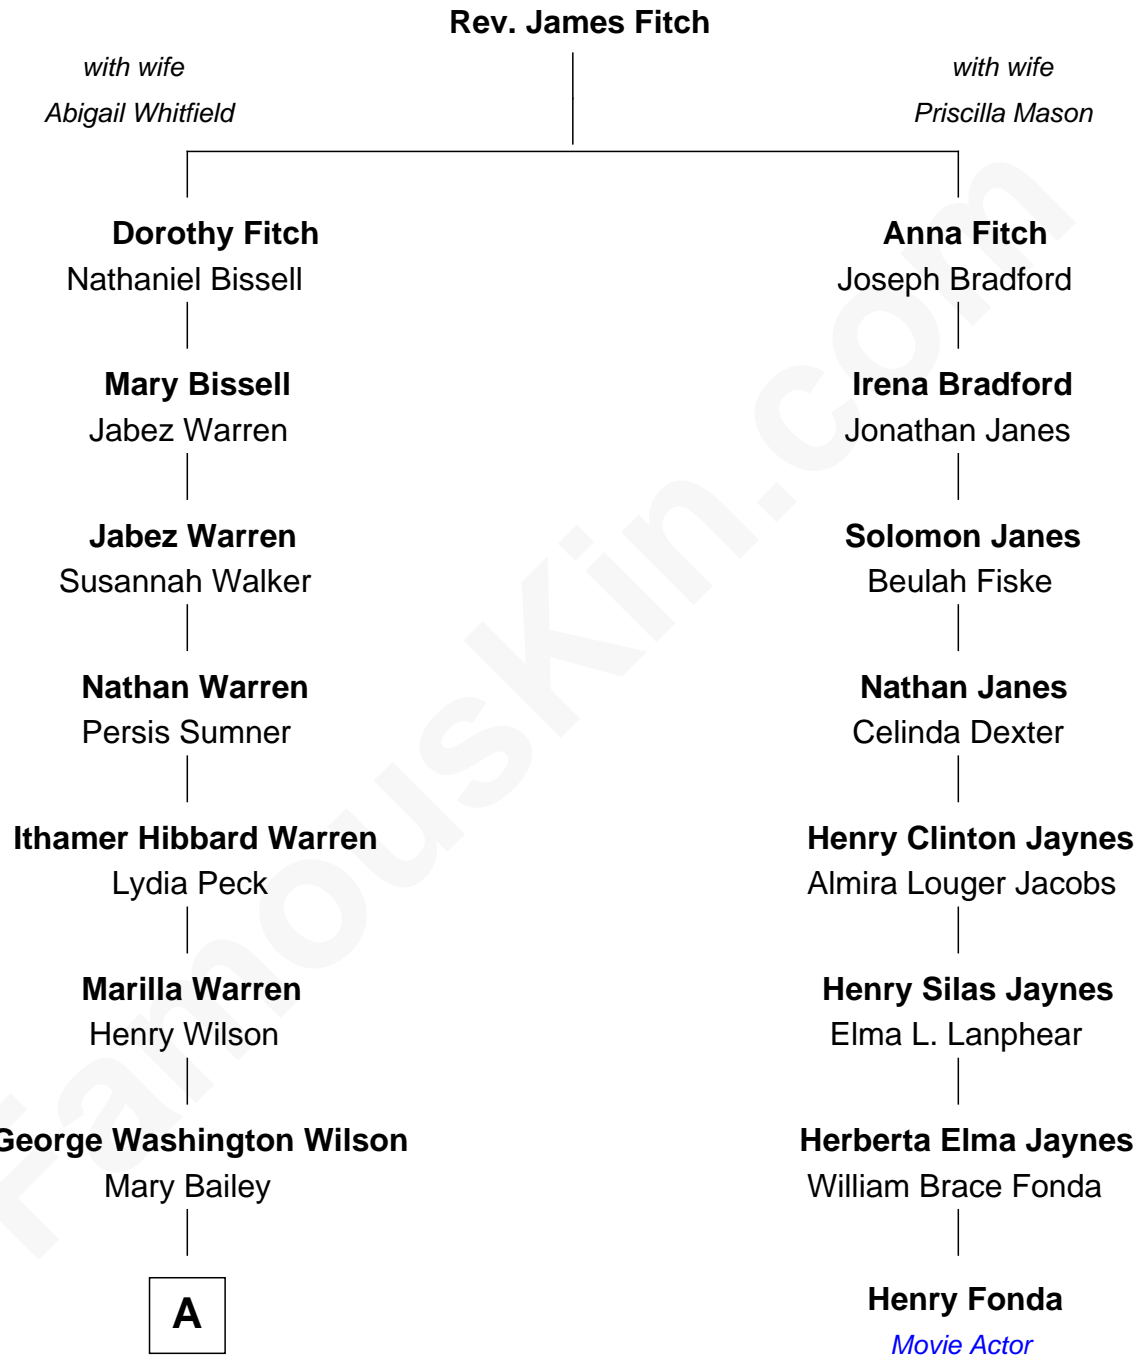

FamousKin.com Relationship Chart of

Mike Love

Co-Founder of The Beach Boys

7th cousin 3 times removed of

Henry Fonda

Movie Actor

A

William Henry Wilson

Alta Lenora Chitwood

William Coral Wilson

Edith Sophia Sthole

Emily Glee Wilson

Edward Milton Love

Mike Love

Co-Founder of The Beach Boys

FamousKin.com