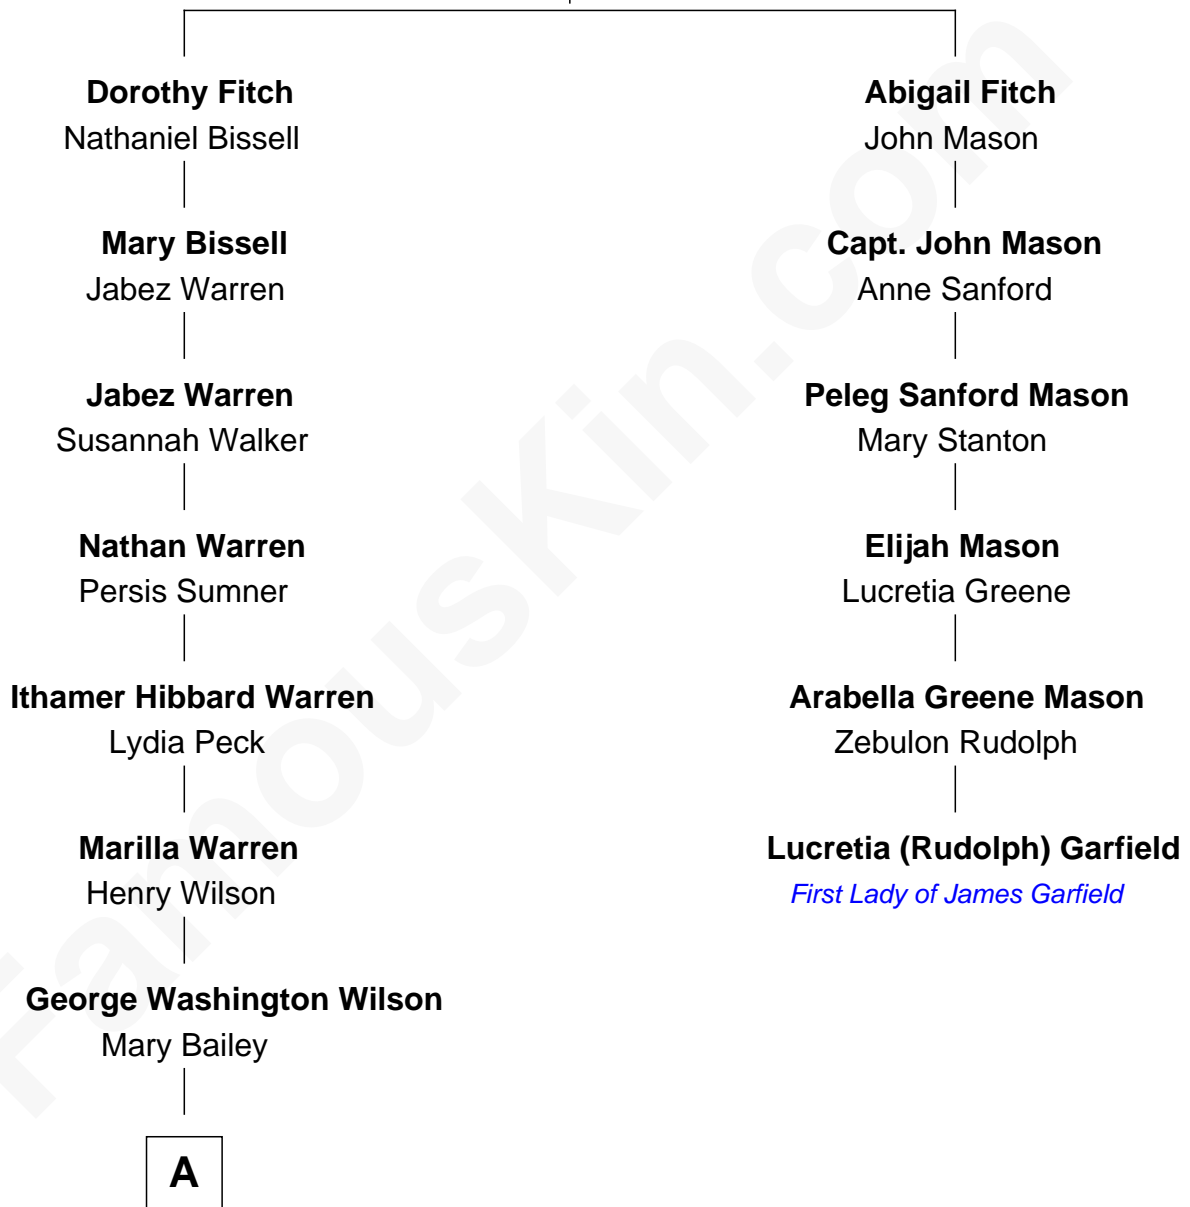

## Relationship Chart of

### Mike Love

*Co-Founder of The Beach Boys*

5th cousin 5 times removed of

### Lucretia (Rudolph) Garfield

*First Lady of President James Garfield*

**Rev. James Fitch**

Abigail Whitfield

**A**

William Henry Wilson

Alta Lenora Chitwood

William Coral Wilson