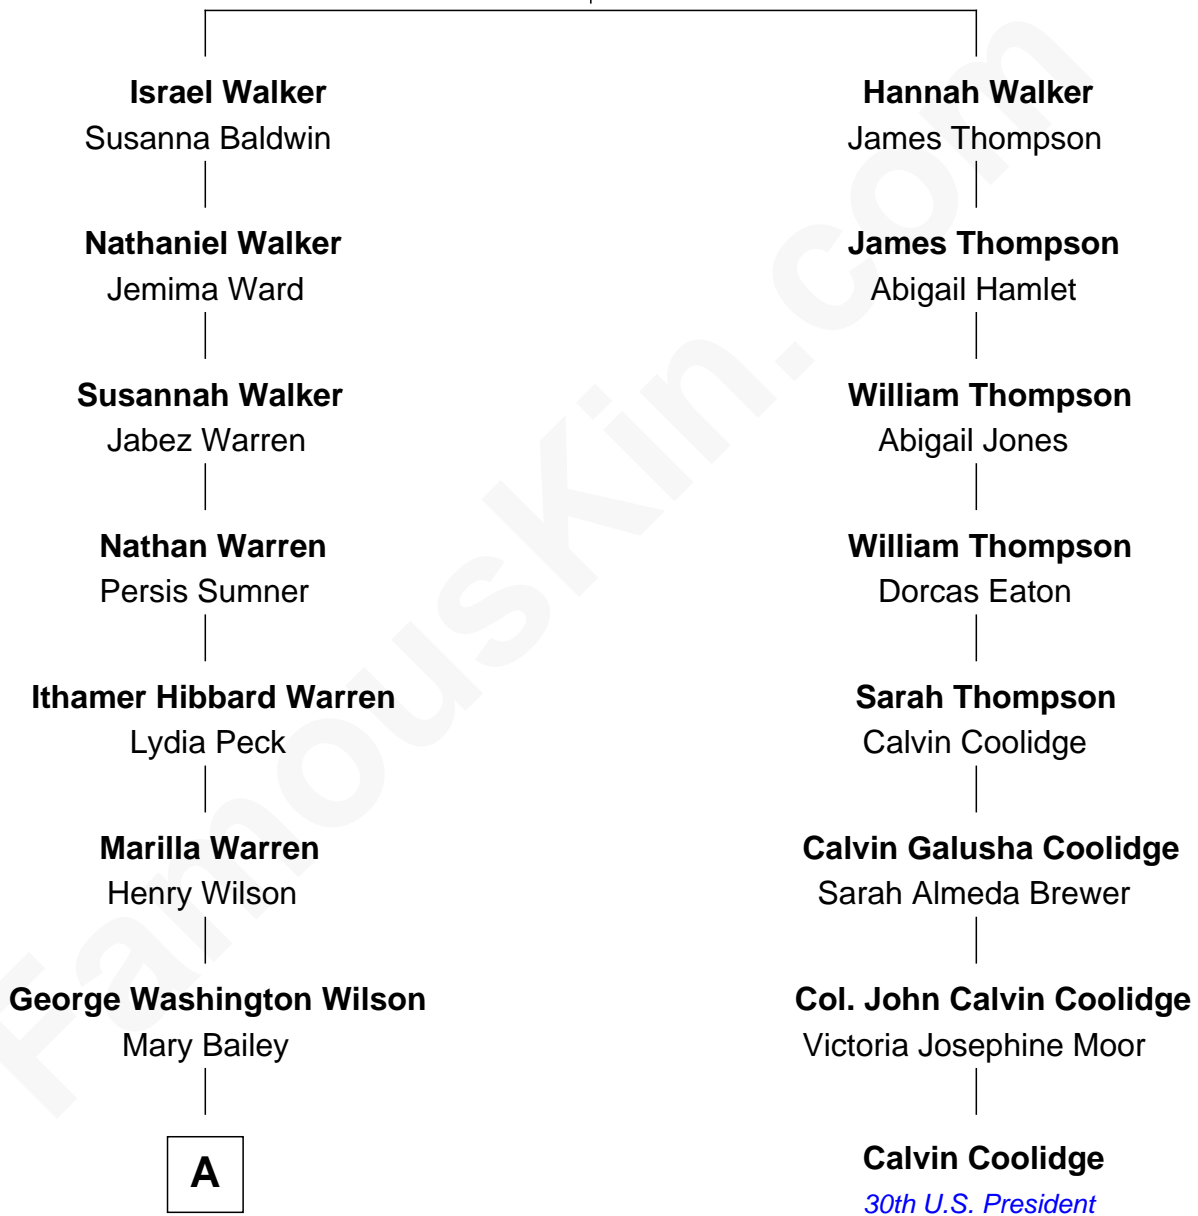

FamousKin.com Relationship Chart of

Mike Love

Co-Founder of The Beach Boys

7th cousin 3 times removed of

Calvin Coolidge

30th U.S. President

Samuel Walker

A

—
William Henry Wilson

Alta Lenora Chitwood

—
William Coral Wilson

Edith Sophia Sthole

—
Emily Glee Wilson

Edward Milton Love

—
Mike Love

Co-Founder of The Beach Boys