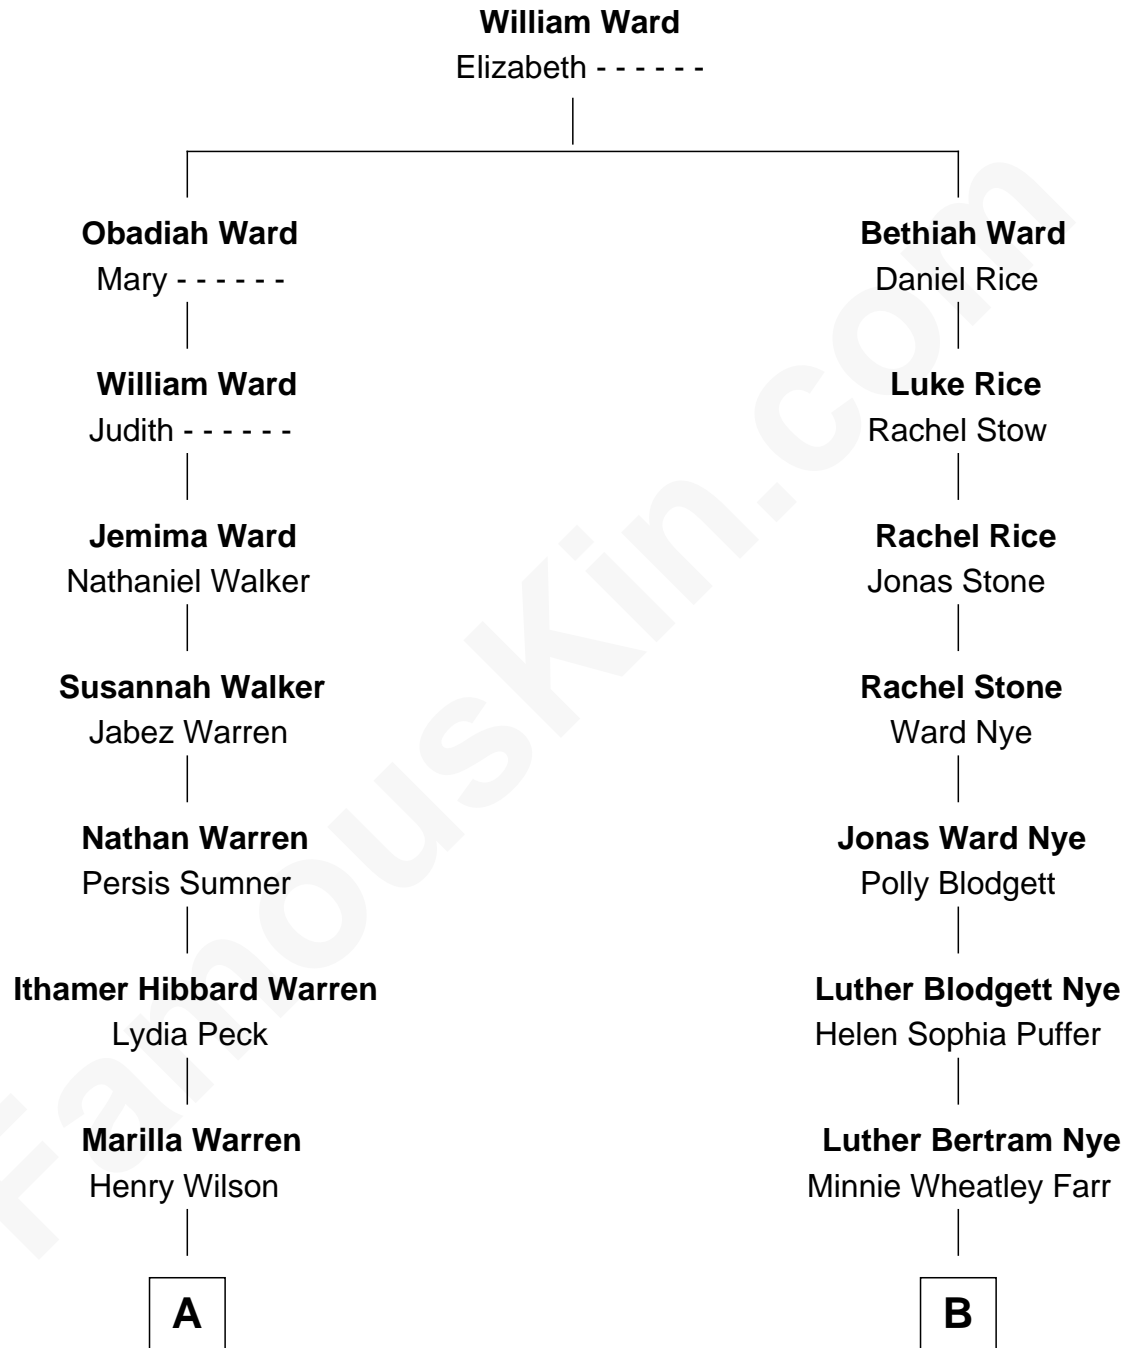

# FamousKin.com Relationship Chart of

**Mike Love**

*Co-Founder of The Beach Boys*

8th cousin 3 times removed of

**Bill Nye**

*TV's The Science Guy*

FamousKin.com