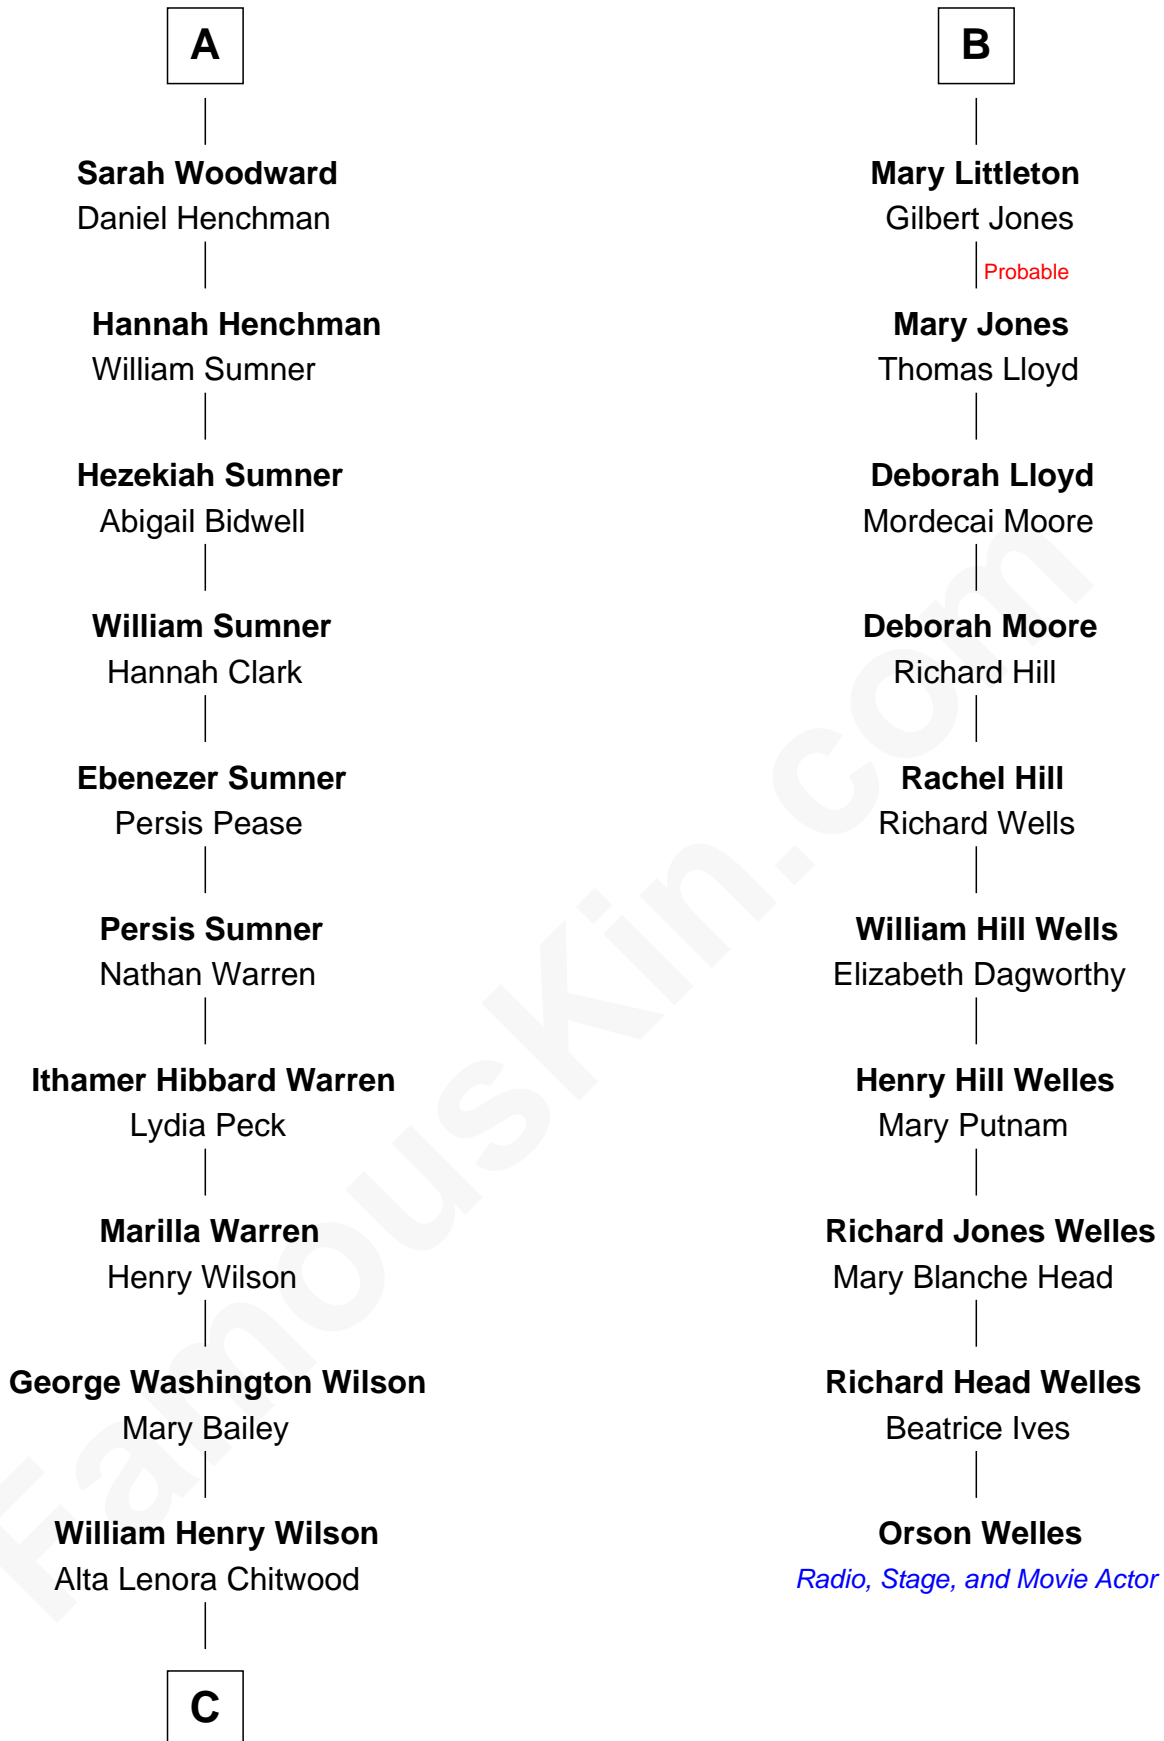

# FamousKin.com Relationship Chart of

**Mike Love**

*Co-Founder of The Beach Boys*

**16th cousin 3 times removed of**

**Orson Welles**

*Radio, Stage, and Movie Actor*

**Sir Walter Devereux**

Elizabeth Bromwich

**Elizabeth Devereux**

John Milborne

**Simon Milborne**

Jane Baskerville

**Anne Milborne**

William Rudhall

**John Rudhall**

Isabella Whittington

Elizabeth Merbery

**Sir Walter Devereux**

Anne Ferrers

**Elizabeth Devereux**

Sir Richard Corbet

**Elizabeth Corbet**

Thomas Trentham

**Katherine Trentham**

Thomas Hackluyt

**Mary Hackluyt**

Edmund Walter

**Mary Walter**

Sir Edward Littleton

**B**

**C**

—  
**William Coral Wilson**