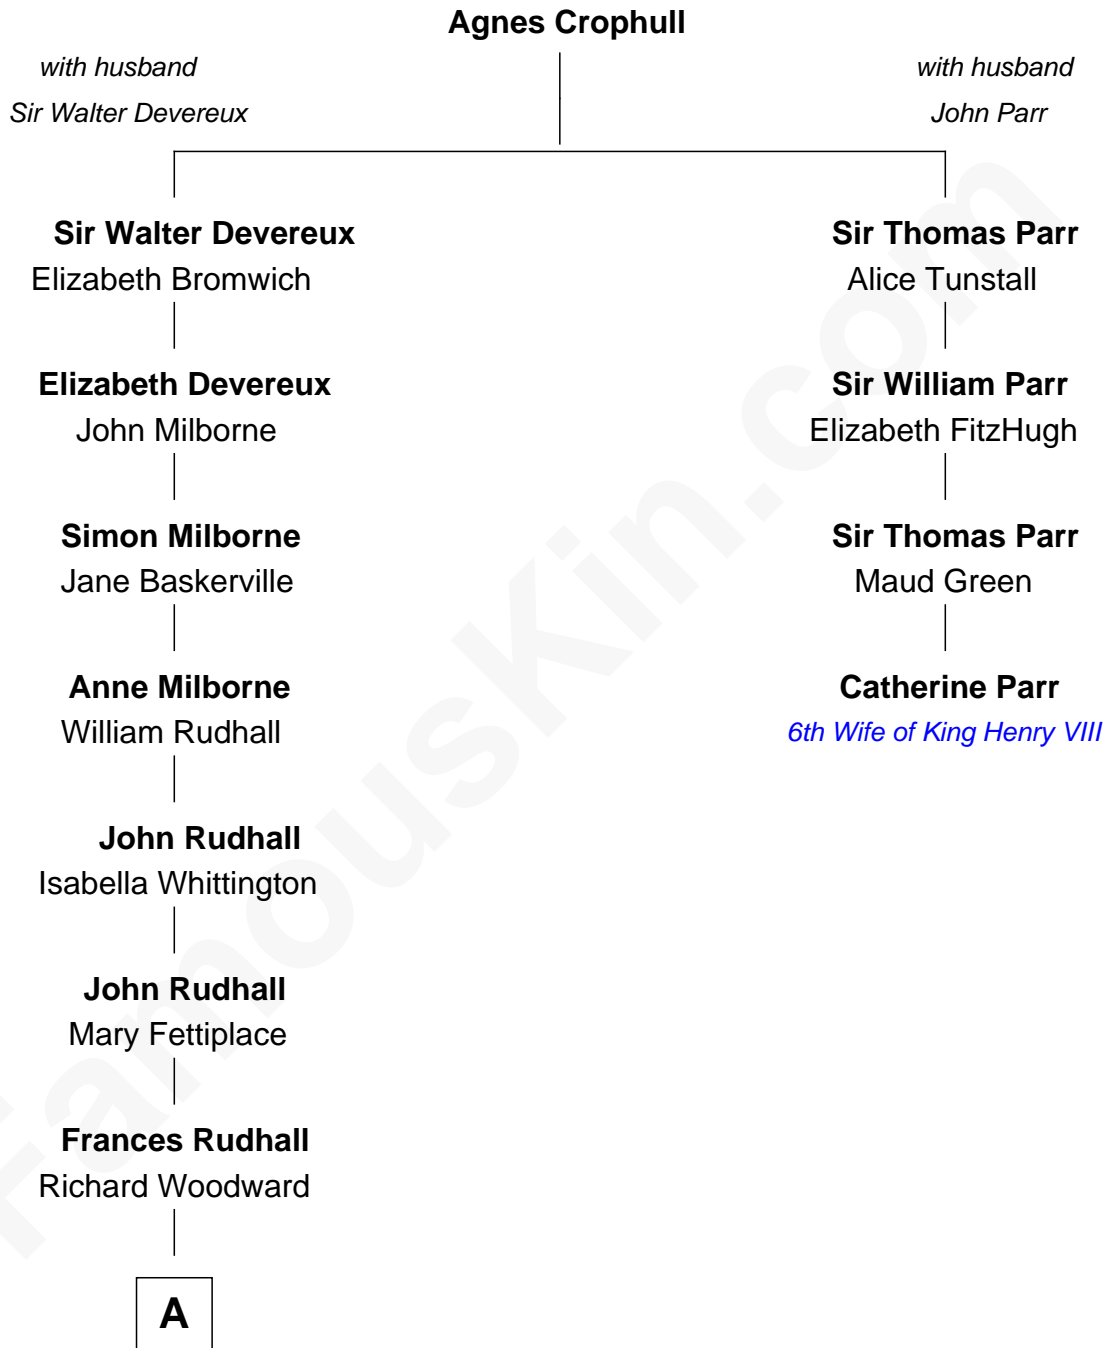

FamousKin.com

Relationship Chart of

Mike Love

Co-Founder of The Beach Boys

3rd cousin 17 times removed of

Catherine Parr

6th Wife of King Henry VIII

B

William Henry Wilson

Alta Lenora Chitwood

William Coral Wilson

Edith Sophia Sthole

Emily Glee Wilson

Edward Milton Love

Mike Love

Co-Founder of The Beach Boys