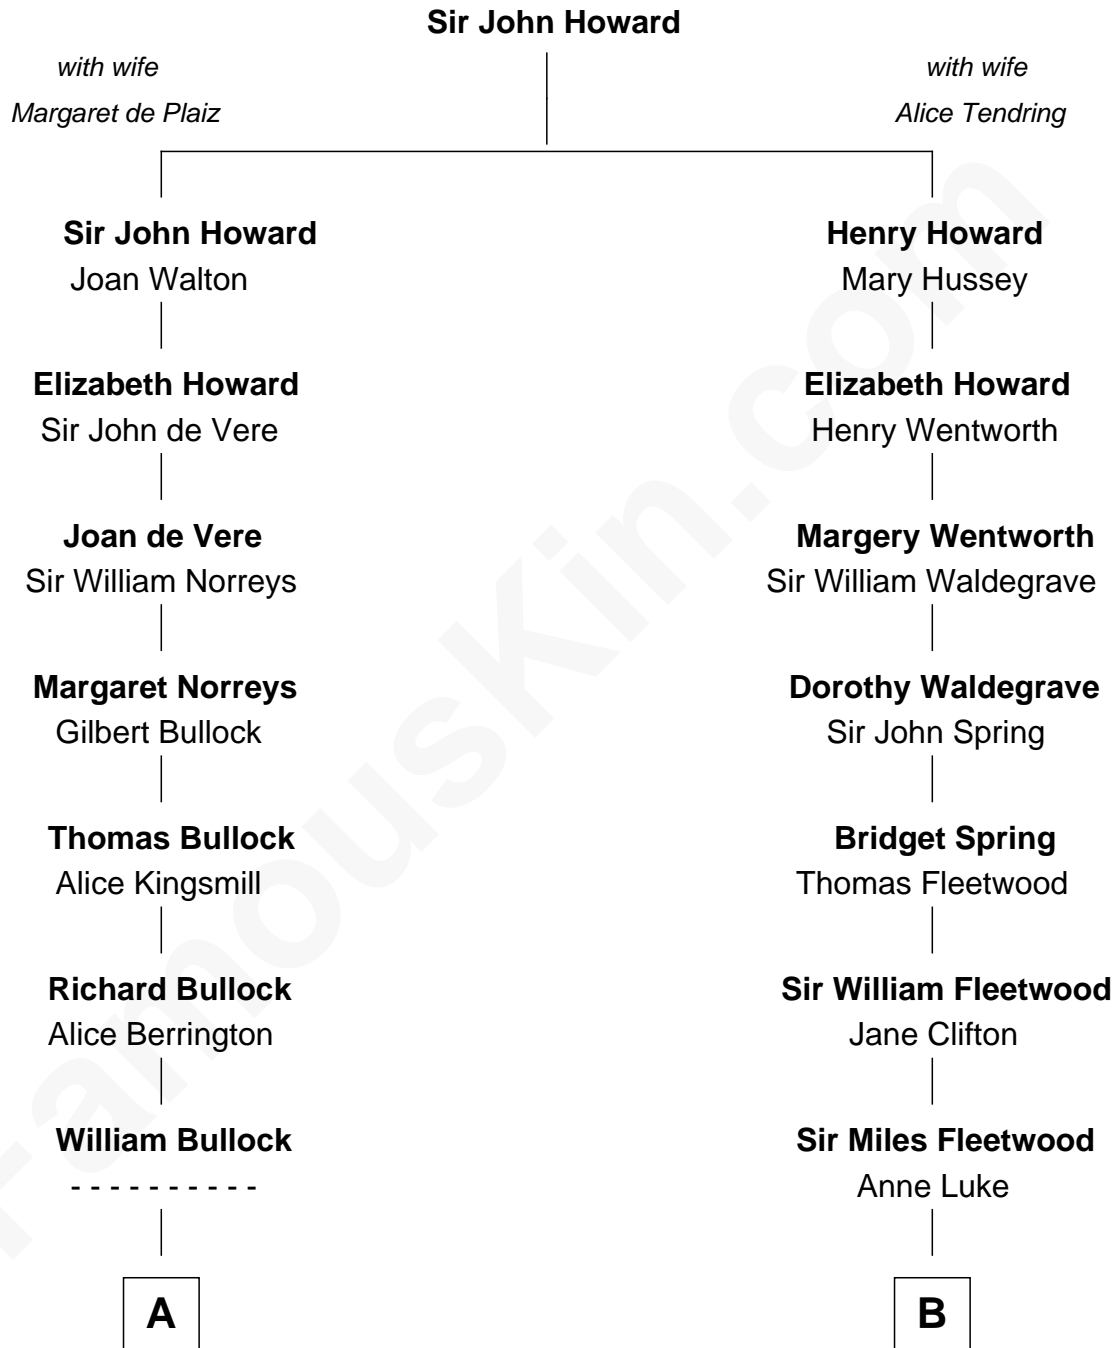

FamousKin.com Relationship Chart of

Mike Love

Co-Founder of The Beach Boys

17th cousin 3 times removed of

Maggie Gyllenhaal

Movie Actress

C

William Henry Wilson

Alta Lenora Chitwood

William Coral Wilson

Edith Sophia Sthole

Emily Glee Wilson

Edward Milton Love

Mike Love

Co-Founder of The Beach Boys

FamousKin.com