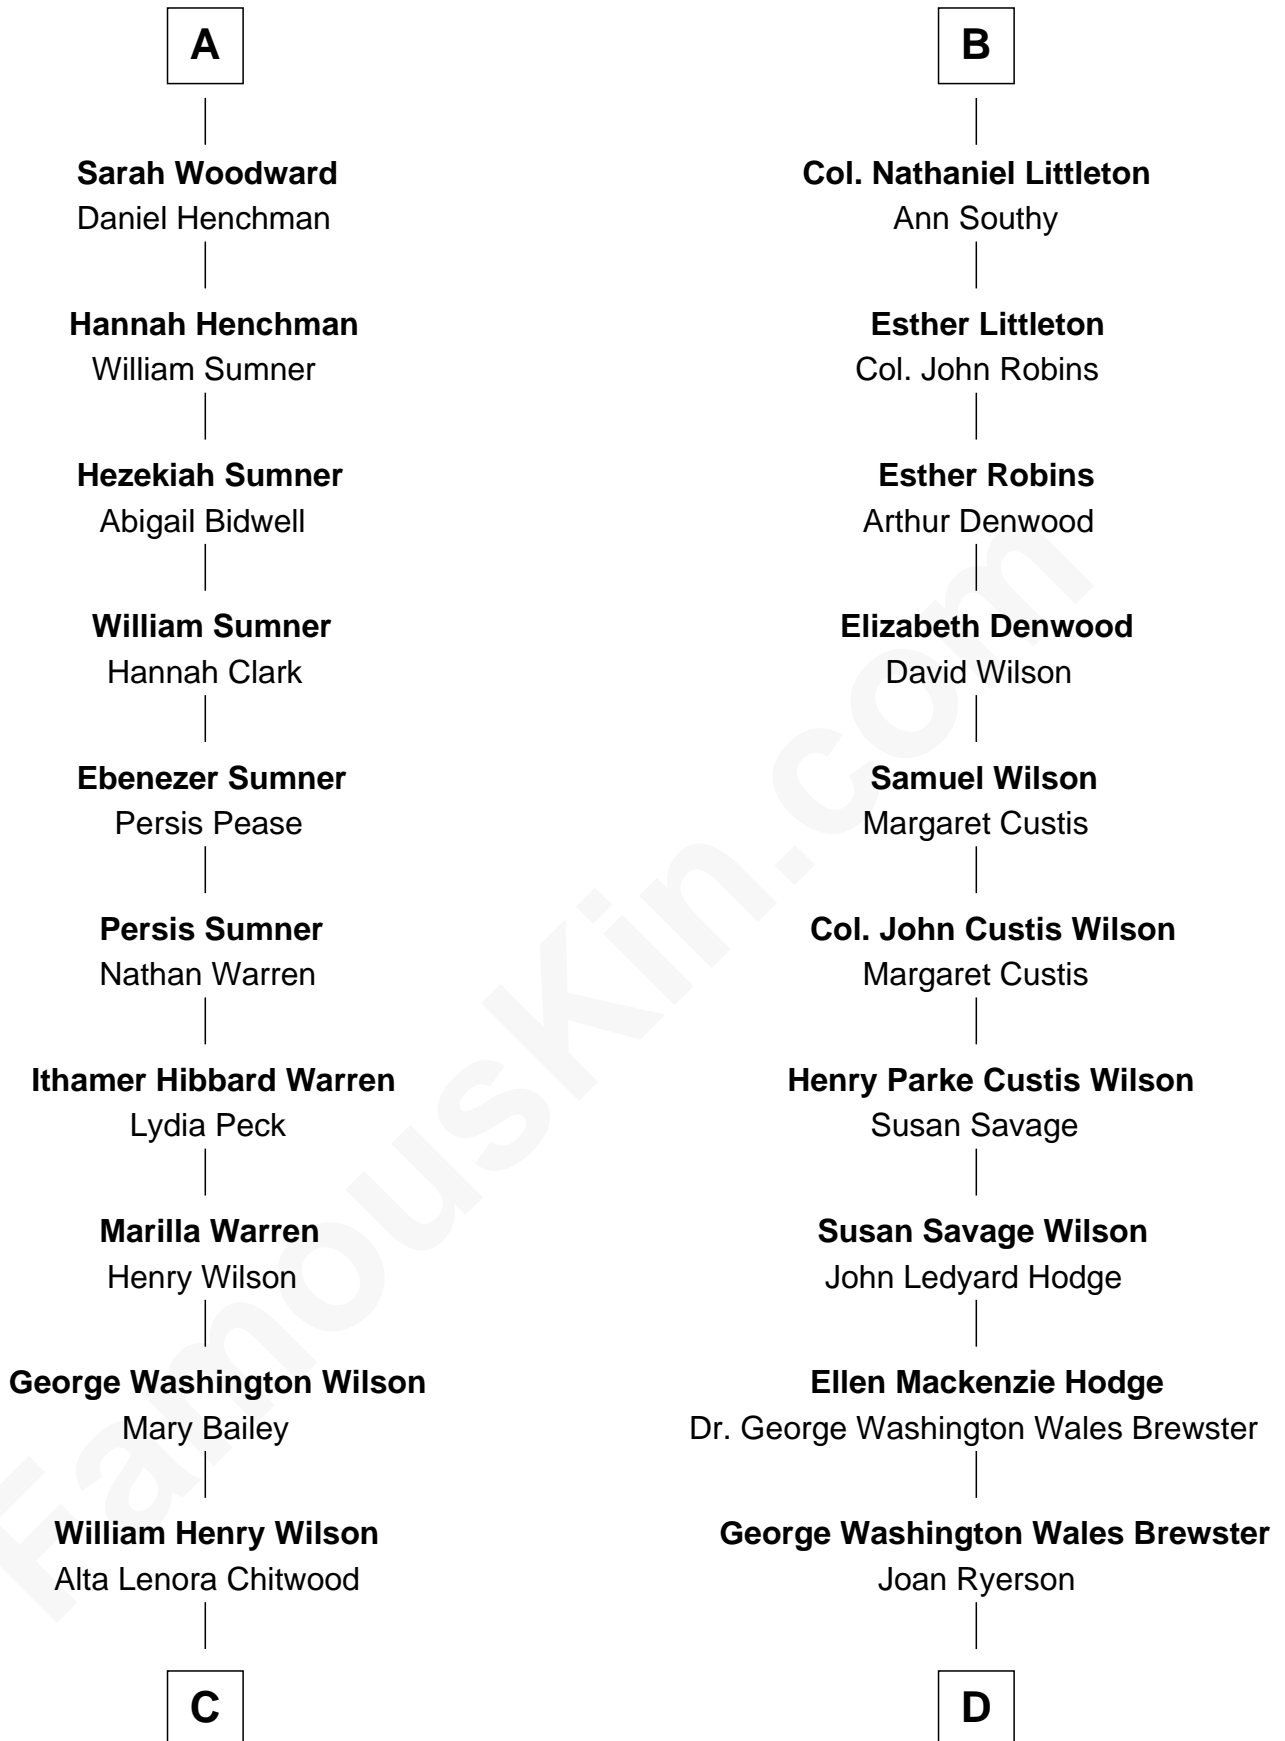

FamousKin.com Relationship Chart of

Mike Love

Co-Founder of The Beach Boys

18th cousin 1 time removed of

Paget Brewster

TV Actress

Sir Walter Devereux

Elizabeth Bromwich

Thomas Hackluyt

Mary Hackluyt

Edmund Walter

Mary Walter

Sir Edward Littleton

B

C

William Coral Wilson